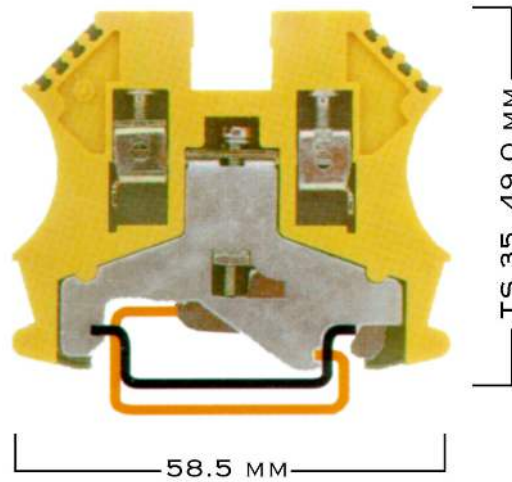

AMERICAN ELECTRICAL, INC.

INDUSTRIAL ELECTRICAL ACCESSORIES

425 SOUTHLAKE BLVD. • SUITE 9-B • RICHMOND, VA 23236 • (804) 379-2899 • FAX: (804) 379-8935

DIN RAIL MOUNTED GROUND BLOCKS

WGT 2.5

DESCRIPTION	AEI PART NO.	VOLTS V	AMPS A	WIRE SIZE AWG	WIDTH MM
GROUND BLOCK	331120	600	N/A	26 ... 12	5