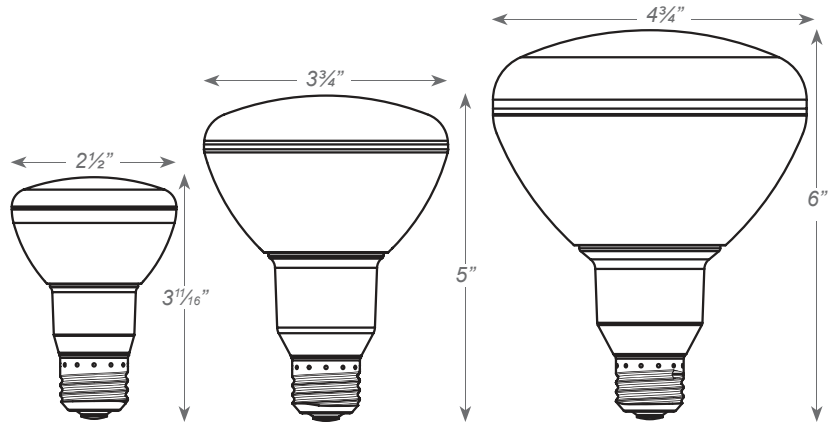

STANDARD

COMPATIBLE DIMMERS	MODEL NUMBERS
Lutron Maestro C-L	MACL-153MR
Lutron Skylark C-L	SCL-153P
Leviton Sureslide	6674
Lutron	PD-6WCL
Legrand Harmony	HCL453PTCCCV6

MODEL	LUMENS	COLOR TEMPERATURE	CRI	WATT
CBR20-727	525	2700K (±145)	80	7W
CBR20-740	525	4000K (±275)	80	7W
CBBR30-1127	800	2700K (±145)	80	11W
CBBR30-1140	800	4000K (±275)	80	11W
CBBR40-1527	1100	2700K (±145)	80	15W
CBBR40-1540	1100	4000K (±275)	80	15W