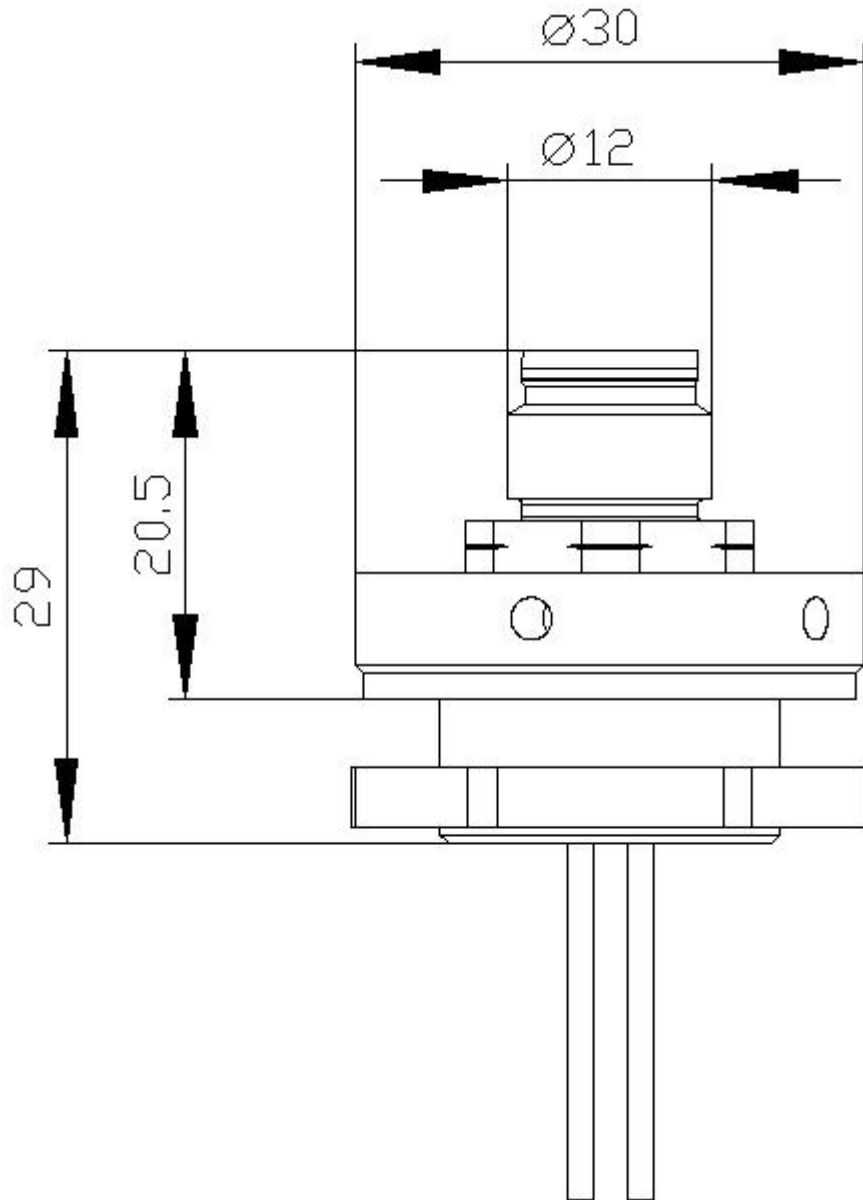

last modified:

10/22/2020