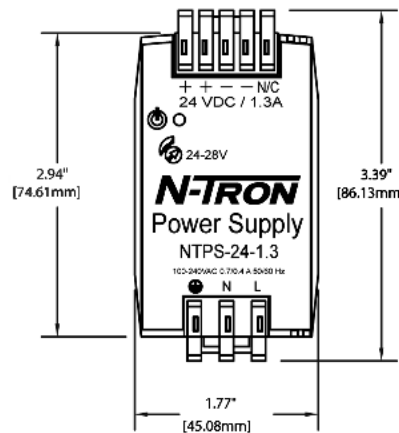

www.redlion.net

Connect. Monitor. Control.

Americas
sales@redlion.net

Asia-Pacific
asia@redlion.net

**Europe
Middle East
Africa**
europe@redlion.net

+1 (717) 767-6511

As the global experts in communication, monitoring and control for industrial automation and networking, Red Lion has been delivering innovative solutions for over forty years. Our award-winning technology enables companies worldwide to gain real-time data visibility that drives productivity. Product brands include Red Lion, N-Tron and Sixnet. With headquarters in York, Pennsylvania, the company has offices across the Americas, Asia-Pacific and Europe. For more information, please visit www.redlion.net. Red Lion is a Spectris company.

ADLD0244 071613 ©2013 Red Lion Controls