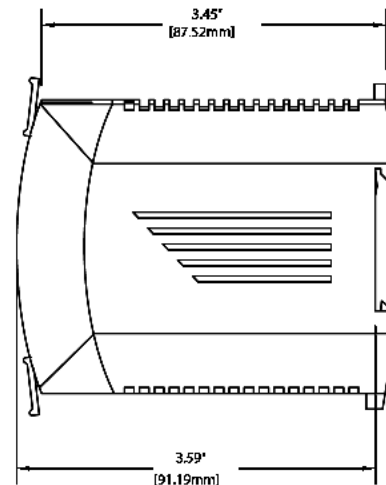

www.redlion.net

Connect. Monitor. Control.

Americas
sales@redlion.net

Asia-Pacific
asia@redlion.net

**Europe
Middle East
Africa**
europe@redlion.net

+1 (717) 767-6511

As the global experts in communication, monitoring and control for industrial automation and networking, Red Lion has been delivering innovative solutions for over forty years. Our award-winning technology enables companies worldwide to gain real-time data visibility that drives productivity. Product brands include Red Lion, N-Tron and Sixnet. With headquarters in York, Pennsylvania, the company has offices across the Americas, Asia-Pacific and Europe. For more information, please visit www.redlion.net. Red Lion is a Spectris company.

ADLD0244 071613 ©2013 Red Lion Controls