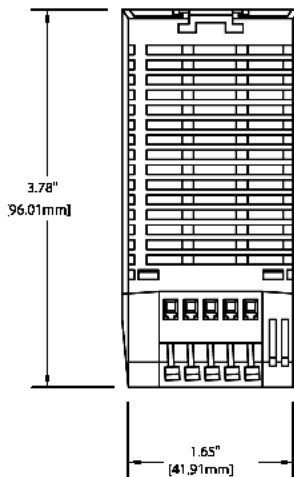

www.redlion.net

Connect. Monitor. Control.

Americas
sales@redlion.net

Asia-Pacific
asia@redlion.net

**Europe
Middle East
Africa**
europe@redlion.net

+1 (717) 767-6511

As the global experts in communication, monitoring and control for industrial automation and networking, Red Lion has been delivering innovative solutions for over forty years. Our award-winning technology enables companies worldwide to gain real-time data visibility that drives productivity. Product brands include Red Lion, N-Tron and Sixnet. With headquarters in York, Pennsylvania, the company has offices across the Americas, Asia-Pacific and Europe. For more information, please visit www.redlion.net. Red Lion is a Spectris company.

ADLD0244 071613 ©2013 Red Lion Controls