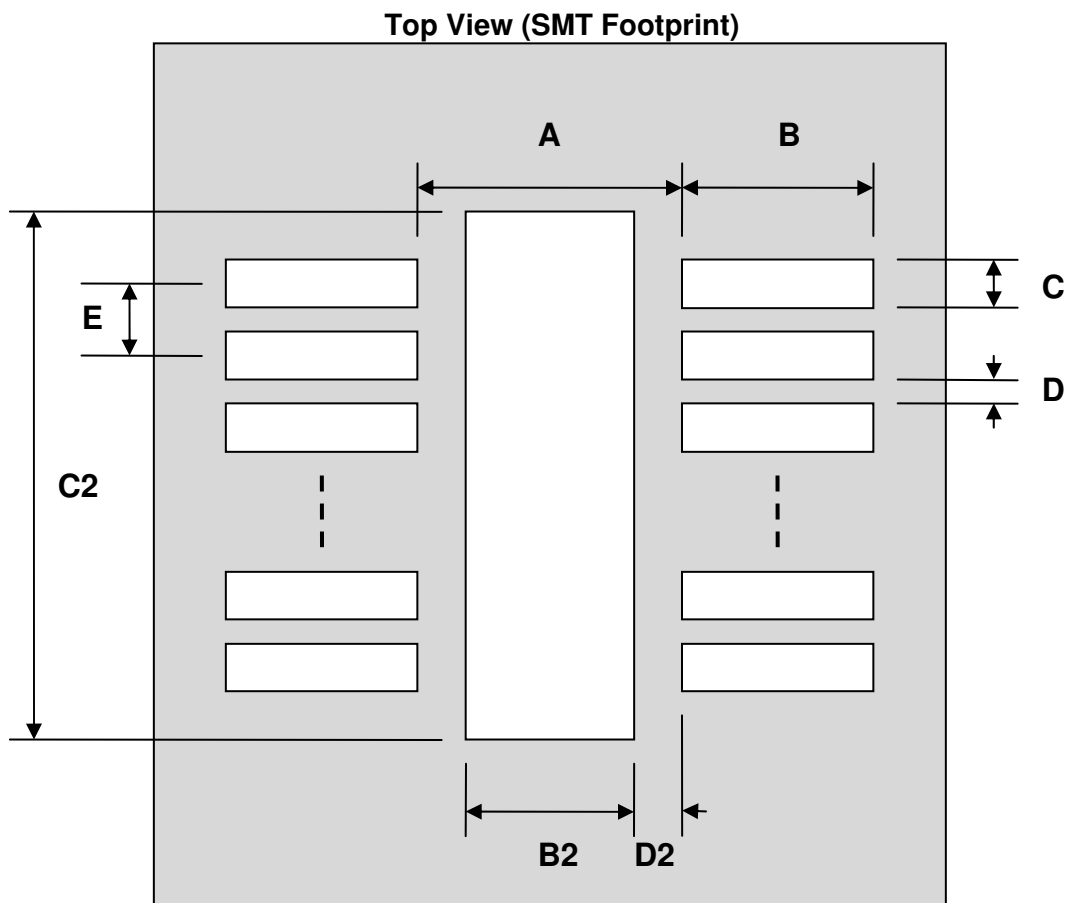

DFN-14 Stencil (0.5 mm pitch, 4.0 x 3.0 mm body)

REF.	DIMENSIONS					
	mm			inches		
	MIN.	TYP.	MAX.	MIN.	TYP.	MAX.
A		2.20				
B		0.60				
C		0.25				
B2		1.65				
C2		3.25				
D		0.25				
D2		0.275				
E		0.50				

(Representative drawing only - not to scale)