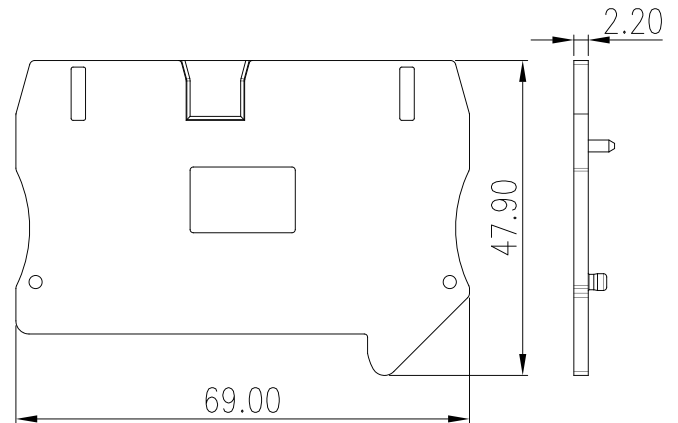

DP10C

DIN Rail Terminal Blocks > Accessories

Specification

Product description	END COVER
Color	GREY (default)
Material	PA66
Inflammability class	UL94-V0
Compatible products	DP10
Package	50 pcs / box