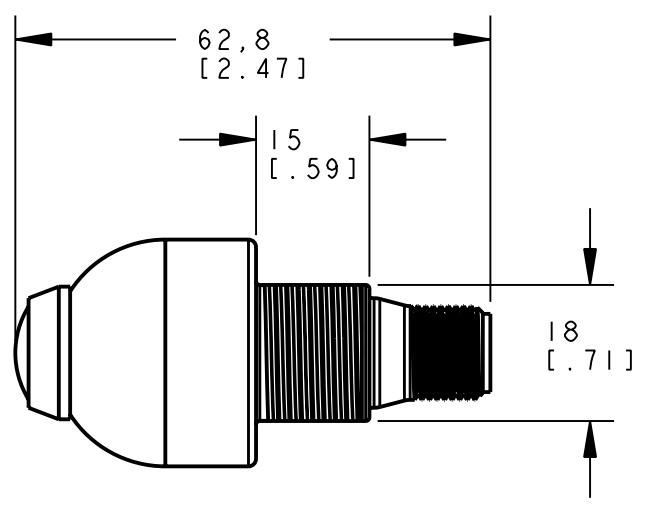

8 | 7 | 6 | 5 | 4 | 3 | 2 | 1

D
C
B
A

D
C
B
A

This drawing is the property of BANNER ENGINEERING CORP. and is proprietary in general and in detail. Its contents shall not be revealed to outside parties without written consent of BANNER.

BANNER ENGINEERING CORP.
P.O. BOX 9414
MINNEAPOLIS, MN 55440

THIRD ANGLE PROJECTION

TITLE
**K30APPB 0 OD
WEB CAD DRAWINGS 2D/3D**

SIZE B	DRAWING NO. 156198	REV. A
SCALE 1:1		SHEET 1 OF 1

NOTES:
1. ALL DIMENSIONS ARE MILLIMETERS [INCHES] UNLESS OTHERWISE NOTED.

8 | 7 | 6 | 5 | 4 | 3 | 2 | 1

PRO/E