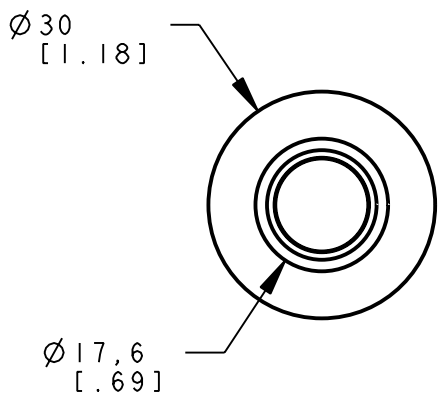

8 | 7 | 6 | 5 | 4 | 3 | 2 | 1

D
C
B
A

D
C
B
A

This drawing is the property of BANNER ENGINEERING CORP. and is proprietary in general and in detail. Its contents shall not be revealed to outside parties without written consent of BANNER.

BANNER ENGINEERING CORP.
P.O. BOX 9414
MINNEAPOLIS, MN 55440

THIRD ANGLE PROJECTION

TITLE
**K30APPB 0 OD
WEB CAD DRAWINGS 2D/3D**

SIZE B	DRAWING NO. 156198	REV. A
SCALE 1:1		SHEET 1 OF 1

NOTES:
1. ALL DIMENSIONS ARE MILLIMETERS [INCHES] UNLESS OTHERWISE NOTED.

8 | 7 | 6 | 5 | 4 | 3 | 2 | 1

PRO/E