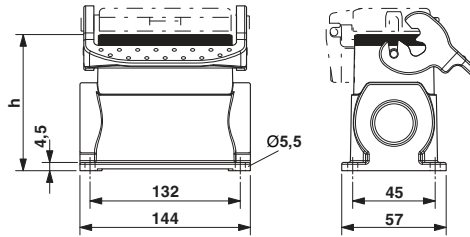

Housing - HC-B 24-SML-68/O2M25 - 1646340

Accessories

Cable gland - HC-M-KV-M25(11-16) - 1690574

Metal screw connection up to 5 bar, thread length: 7 mm, cable diameter: 11 - 16 mm, WAF 27, screw connection: M25

Cable gland - HC-M-KV-M25(14-21) - 1646007

Metal screw connection up to 5 bar, thread length: 7 mm, cable diameter: 14 - 21 mm, WAF 34, screw connection: M25

Cable gland - HC-M-KV-M25(1ASI) - 1584020

Metal screw connection for an AS-Interface flat-ribbon conductor, thread type M25

Multiple screw connection

Cable gland - HC-M-KV-M25(1X10/1X11) - 1580228

Special cable screw connection M25, brass nickel-plated, grommet with 10 mm and 11 mm holes

Drawings

Housing - HC-B 24-SML-68/O2M25 - 1646340

Dimensioned drawing

Dimensional drawing