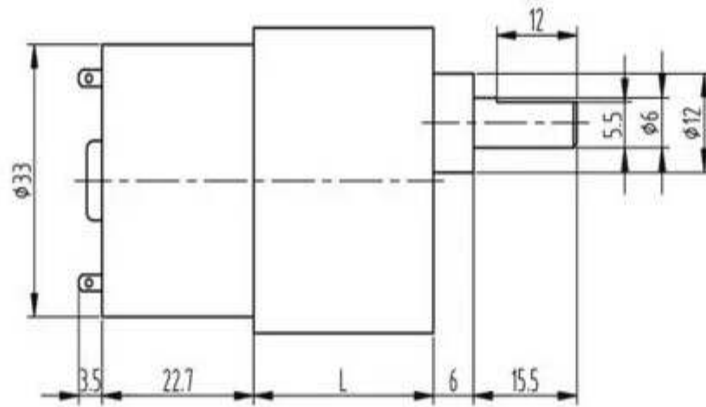

## Specifications

- Rated Voltage: DC 12V
- No load speed: 319rpm
- No Load Current: 100mA
- load torque: 0.28kg.cm
- load Speed: 255rpm
- load Current: 170mA
- load out put: 0.8w
- Stall torque: 1.1kg.cm
- Stall Current: 1.2kg.cm
- Ratio: 18.8