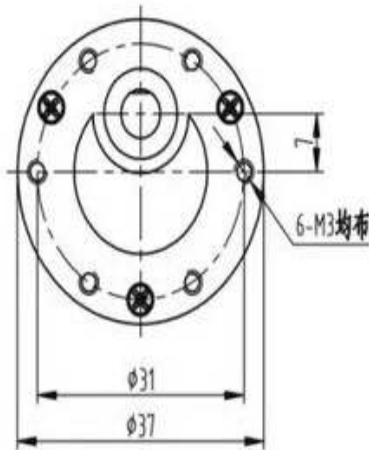

## Specifications

- Rated Voltage: DC 12V
- No load speed: 319rpm
- No Load Current: 100mA
- load torque: 0.28kg.cm
- load Speed: 255rpm
- load Current: 170mA
- load out put: 0.8w
- Stall torque: 1.1kg.cm
- Stall Current: 1.2kg.cm
- Ratio: 18.8