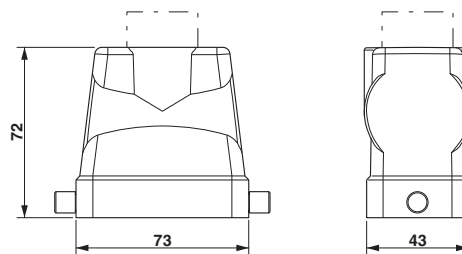

#### Dimensions

Height	72 mm
Width	43 mm
Length	73 mm

### Accessories

Cable gland - HC-M-KV-M32(14-21) - 1690587

Metal screw connection up to 5 bar, thread length: 8 mm, cable diameter: 14 - 21 mm, WAF 34, screw connection: M32

Cable gland - HC-M-KV-M32(19-27) - 1646010

Metal screw connection up to 5 bar, thread length: 8 mm, cable diameter: 19 - 27 mm, WAF 43, screw connection: M32

### Drawings

Dimensioned drawing

Dimensional drawing