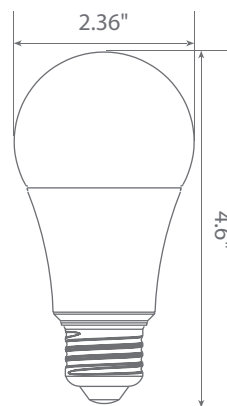

Product Dimensions