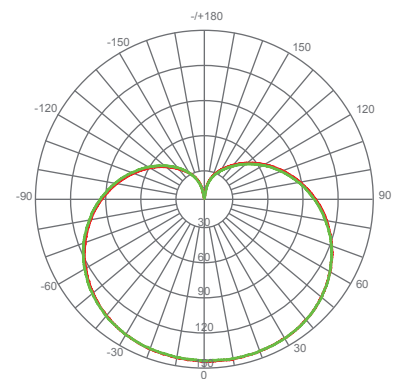

Product Photometric Data

Euri Lighting | A Division of IRTRONIX Inc.

20900 Normandie Avenue Bldg. B, Torrance, CA 90502 | Tel: 310.787.1100 | Fax: 310.787.1166 | www.eurilighting.com
©2020 Euri Lighting. All Rights Reserved