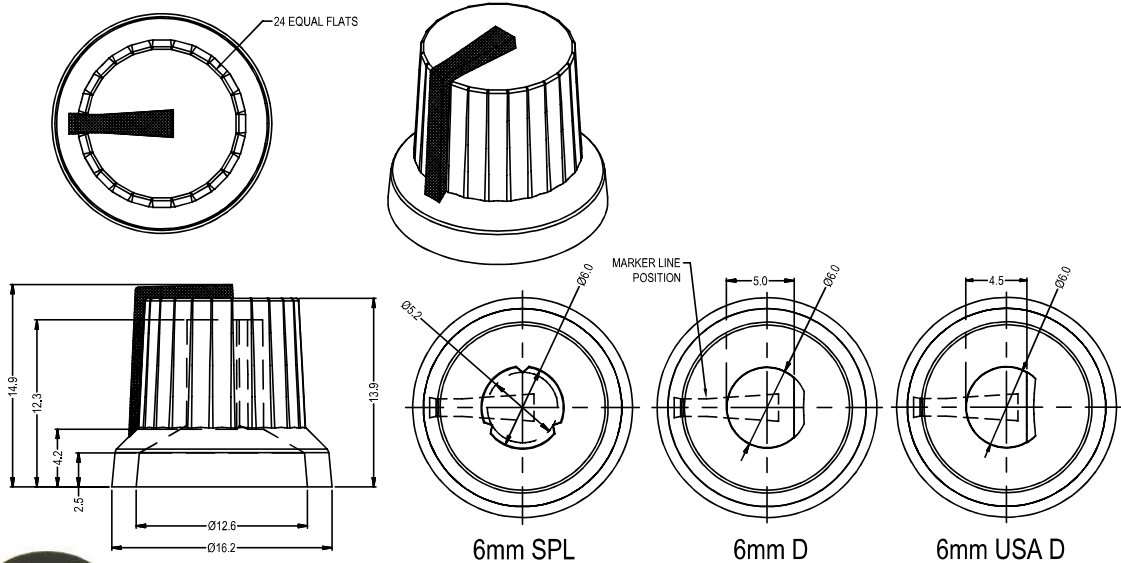

CLIFF

KNOB K87MBR

This is a soft touch knob with moulded coloured marker line. Shaft size is 6mm splined or 6mm D type. 7 colours available.

CL170841CR - K87MBR BLACK/WHITE 6mm SPL
CL170841FR - K87MBR BLACK/WHITE 6mm USA D
CL170849BR - K87MBR BLACK/WHITE 6mm D

CL170842CR - K87MBR BLACK/RED 6mm SPL
CL170853BR - K87MBR BLACK/RED 6mm D

CL170843CR - K87MBR BLACK/ORANGE 6mm SPL
CL170854BR - K87MBR BLACK/ORANGE 6mm D

CL170844CR - K87MBR BLACK/GREY 6mm SPL
CL170844FR - K87MBR BLACK/GREY 6mm USA D
CL170844BR - K87MGBR BLACK/GREY 6mm D

CL170845CR - K87MBR BLACK/YELLOW 6mm SPL
CL170850BR - K87MBR BLACK/YELLOW 6mm D

CL170846CR - K87MBR BLACK/BLUE 6mm SPL
CL170851BR - K87MBR BLACK/BLUE 6mm D

CL170847CR - K87MBR BLACK/GREEN 6mm SPL
CL170852BR - K87MBR BLACK/GREEN 6mm D