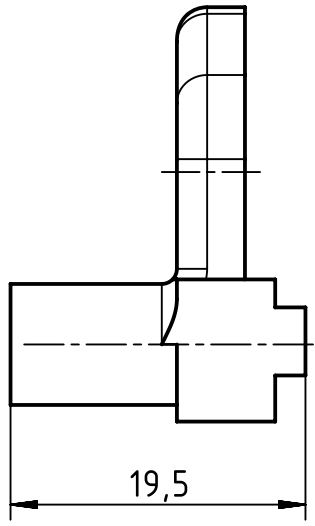

1 2 3 4 5 6

A

B

C

D

	All rights reserved Department EL PD - DE	All Dimensions in mm Original Size DIN A4		Scale 2:1	Free size tol.		Ref.	
		HARTING Electric GmbH & Co. KG D-32339 Espelkamp		Created by KLASSENP	Inspected by GERB	Standardisation TIEMANNA	Date 2016-12-01	State Final Release
Title Tool Locator Harting f. Han D contacts							Doc-Key / ECM-Nr. 100090765/UGD/005/A 500000112181	
Type TB			Number 09 99 000 0111			Rev. A	Page 1/1	