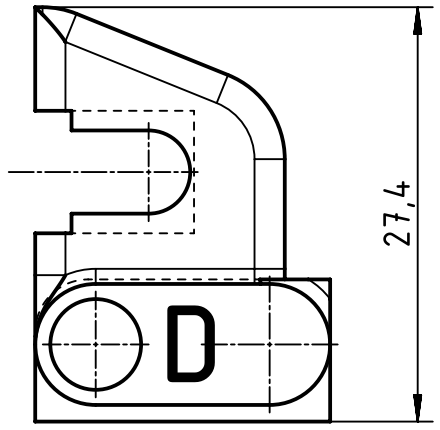

1 2 3 4 5 6

A

B

C

D

	All rights reserved Department EL PD - DE	All Dimensions in mm Original Size DIN A4		Scale 2:1	Free size tol.		Ref.	
		HARTING Electric GmbH & Co. KG D-32339 Espelkamp		Created by KLASSENP	Inspected by GERB	Standardisation TIEMANNA	Date 2016-12-01	State Final Release
Title Tool Locator Harting f. Han D contacts							Doc-Key / ECM-Nr. 100090765/UGD/005/A 500000112181	
Type TB			Number 09 99 000 0111			Rev. A	Page 1/1	