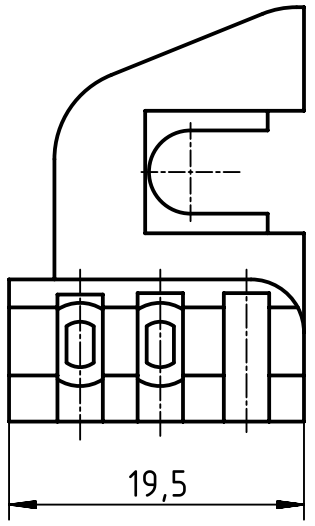

1 2 3 4 5 6

A

B

C

D

	All rights reserved Department EL PD - DE	All Dimensions in mm Original Size DIN A4		Scale 2:1	Free size tol.		Ref.	
		HARTING Electric GmbH & Co. KG D-32339 Espelkamp		Created by KLASSENP	Inspected by GERB	Standardisation TIEMANNA	Date 2016-12-01	State Final Release
Title Tool Locator Harting f. Han D contacts							Doc-Key / ECM-Nr. 100090765/UGD/005/A 500000112181	
Type TB			Number 09 99 000 0111			Rev. A	Page 1/1	