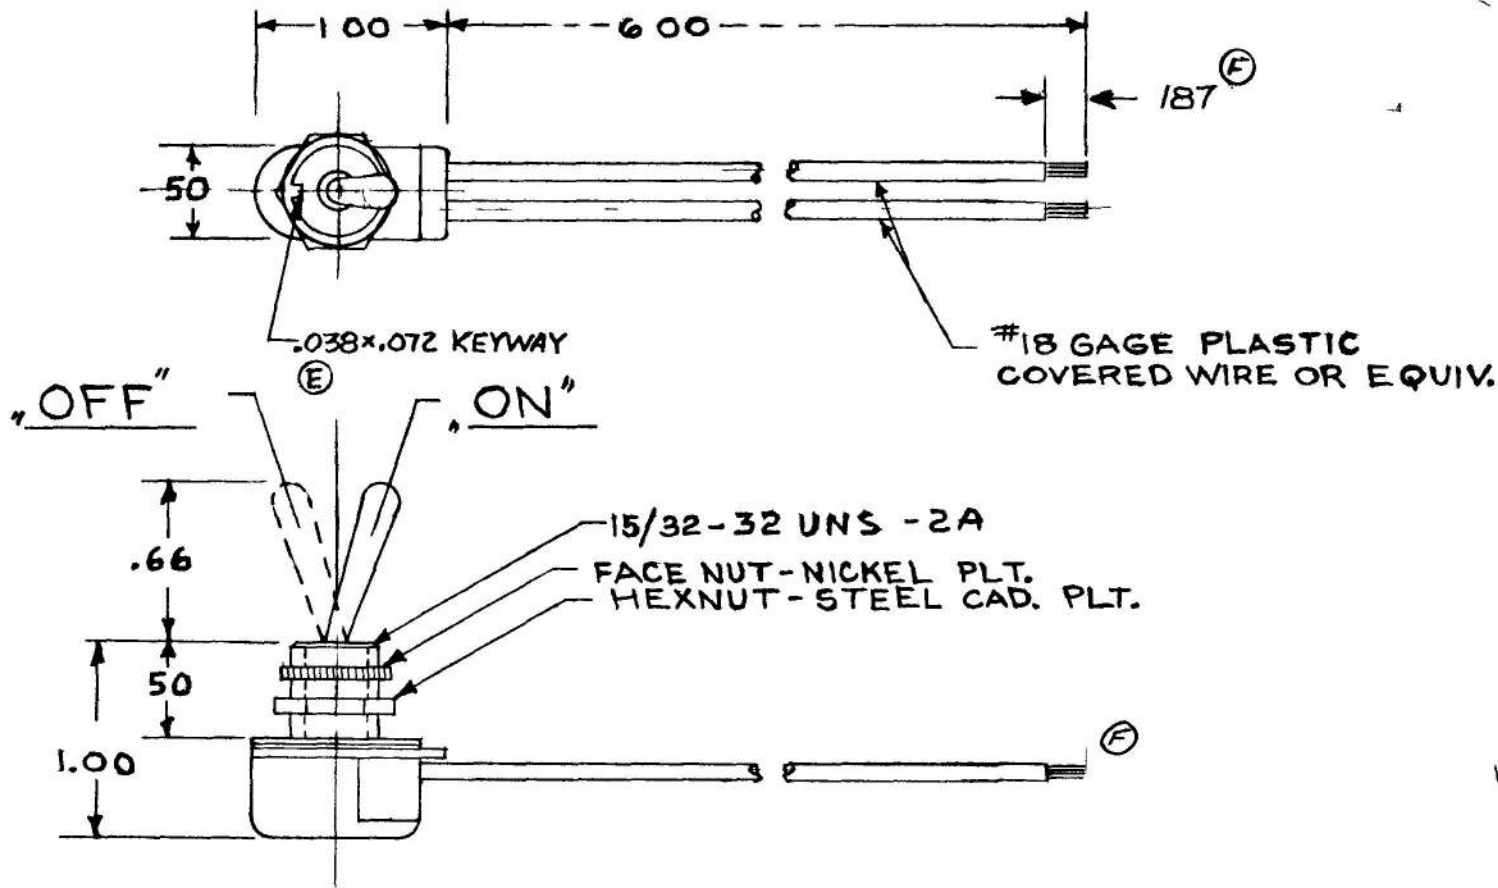

5570

REF
M 584

COLE-HERSEE CO.

DO NOT SCALE

LE	WAS	DATE	BY	LET	WAS	DATE	BY	MATER L	DRAWN	CHECKED	APPR V D	SCALE	USED ON	D T E D A W N
								#	EA	RB		FULL		1-28-52
								NS	COLE-HERSEE COMPANY BOSTON MASS 02127 USA					DATE B EPR
					F	DIM CHANGE ECN 23704	3-29-88	JK	NAME TOGGLE SWITCH					5570
					E	DIM ADDED 17537	1-7-72	CT						
					D	REDRAWN REVISED	6-5-70	JB						

0.5 ANGE
UNLESS SPEC IED
2 DECIM L 010
3 DEC MA .005
ANGULAR 25°