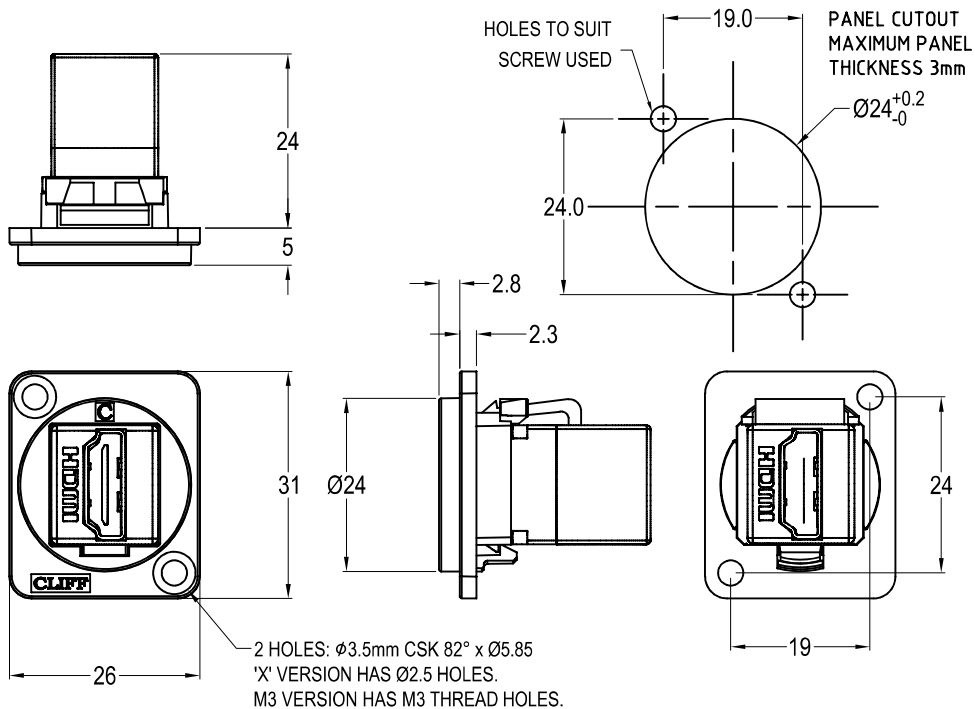

## HDMI FEMALE - FEMALE FEEDTHROUGH CONNECTOR

### Feedthrough Features

- Fits standard XLR Ø24mm cutout.
- No soldering or punch termination. Use standard cable for each connector style.
- Front or rear mounted.
- Low rear profile

### Material:

1. Insert: ABS UL94 HB
2. Plastic Frame: Polyamide UL94 V2
3. Metal Frame: Diecast, Black or Nickel plated
4. Shell: Gold plated
5. Contacts: Gold Plated