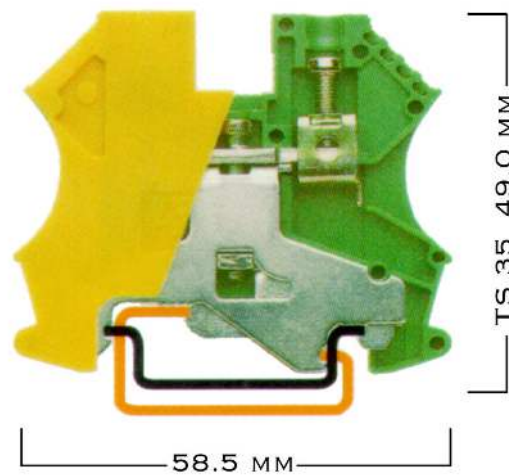

AMERICAN ELECTRICAL, INC.

INDUSTRIAL ELECTRICAL ACCESSORIES

425 SOUTHLAKE BLVD. • SUITE 9-B • RICHMOND, VA 23236 • (804) 379-2899 • FAX: (804) 379-8935

DIN RAIL MOUNTED GROUND BLOCKS

WGT 4

DESCRIPTION	AEI PART NO.	VOLTS V	AMPS A	WIRE SIZE AWG	WIDTH MM
GROUND BLOCK	331 130	600	N/A	26 ... 10	6