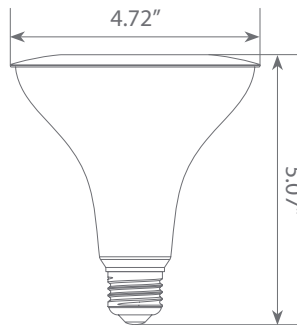

## Specifications

Input Power	Input Voltage	Lumen Output	Beam Angle	Center Beam	CCT
15 W	120V	1250 lm	40°	N/A	4000 K
CRI	Luminous Efficacy	Power Factor	Input Current	Base/Cap	Lamp Lifespan
80	83.3 lm/W	0.7	0.175 A	E26	25,000 Hrs.

### Product Dimensions