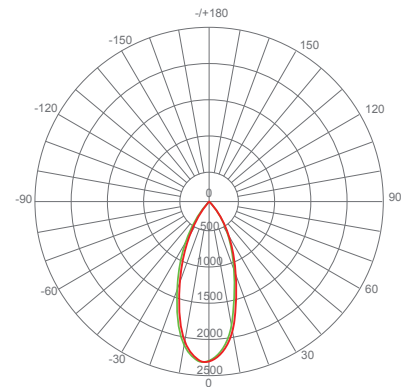

Product Photometric Data

Euri Lighting | A Division of ITRONIX Inc.