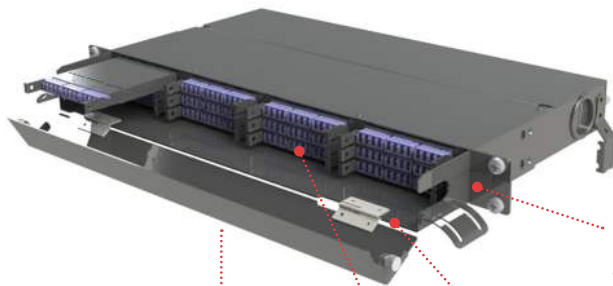

# OptoConnect Rack-Mount 144 Fiber Enclosures and Cassettes

Molex Rack-Mount 144 Fiber Enclosures and Cassettes are designed to meet high-density fiber and cable management needs for data center, storage area network (SAN), local area network (LAN) and central office/headend applications

## Features and Advantages

*Optical Blindmate MPO Adapter Panel*

**Pluggable cassette with MTP/MPO interface on rear side**

Decreases labor time and costs. Eases cable management and cassette plug-in/pull-out

**Rack-mounted enclosure has a powder coated steel construction**

Offers durability and protection to ensure reliable performance

**1RU enclosure supports 144 fiber LC capacity**

Support industry-leading density in the chassis

**19-inch rack-mount chassis**

Compliant with Electronic Industries Alliance (EIA), Electronic Components Association (ECA), European Telecommunications Standards Institute (ETSI)

**Modular, scalable design**