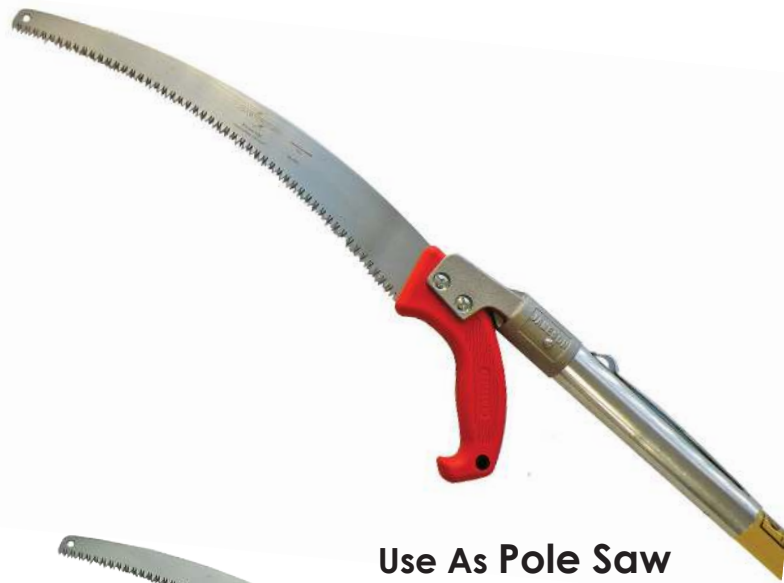

One Tool - Two Jobs!

Save Space Working From A Bucket

Save Space On The Truck

Use As Pole Saw Or Hand Saw