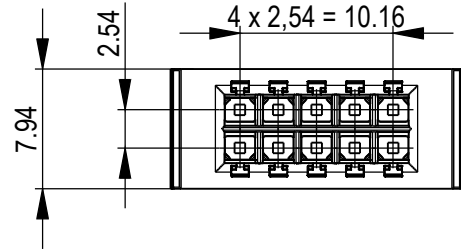

10-polige Variante/ 10-pole version
Farbe: schwarz/ colour black