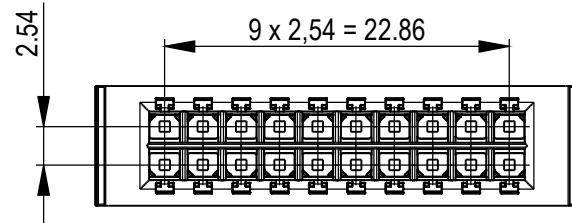

20-polige Variante/ 20-pole version
Farbe: schwarz/ colour black

20				natur nature	
	524857	524861	524865	rot red	
	524856	524860	524864	grün green	
	524855	524859	524863	blau blue	
10	524854	524858	524862	schwarz black	
				natur nature	
	524845	524849	524853	rot red	
	524844	524848	524852	grün green	
Polzahl pole	524843	524847	524851	blau blue	
	524842	524846	524850	schwarz black	
	VPE 100 in Plastikbeutel Id.-Nr. 023743 plasticbag packaging unit 100 part no.023743	VPE 300 in Plastikbeutel Id.-Nr. 023743 plasticbag packaging unit 300 part no.023743	VPE 500 in Plastikbeutel Id.-Nr. 023743 plasticbag packaging unit 500 part no. 023743	Farbe codierung colour coding	Bemerkung remark

Dimension no.	Tolerances ISO 8015	All Dimensions in mm	Scale 2:1
Customer drawing: All rights reserved. Only for Information. To ensure that this is the latest version of this drawing, please contact one of the ERNI companies before using.	Subject to modification without prior notice. Drawing will not be updated.		Material
ERNI International AG Zürichstrasse 72 8306 Brüttisellen - Zürich Switzerland		MaxiBridge QT Female Housing Packaging 524841	
a	19.11.2020		Class VERMAXI
Index	Date		I A3