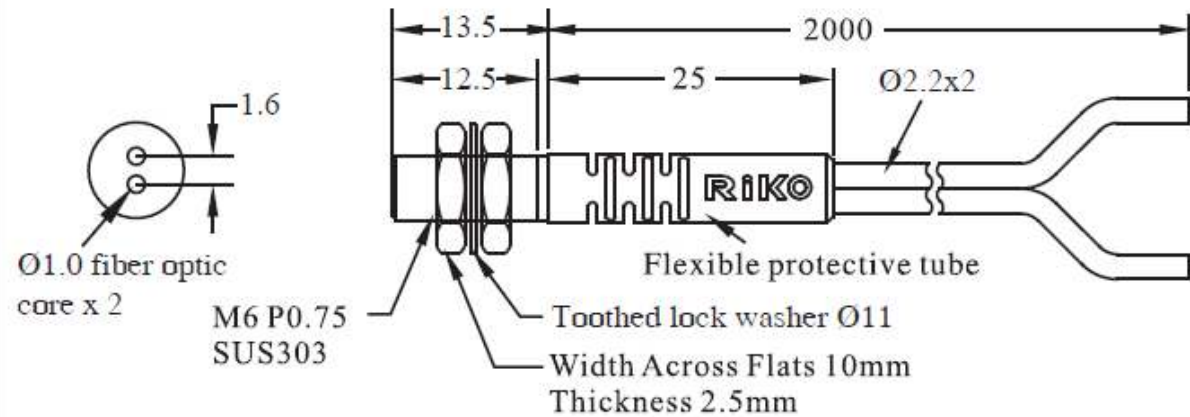

(<https://www.isacstore.us/sensors/flow-switch-flu4sk-s-1-1-v-c-yy-a-s-0-r-4-s.html>)

Inductive sensor IPS8-S2NO45-A2P

PR-620-B1

Free cut

Pressure transmitter Precont PU4SK S 1

Flow switch Flu4SK S 1

- *Fiber T
- *Sensing 180mm
- *Operate
- *Minimum
- *Fiber d