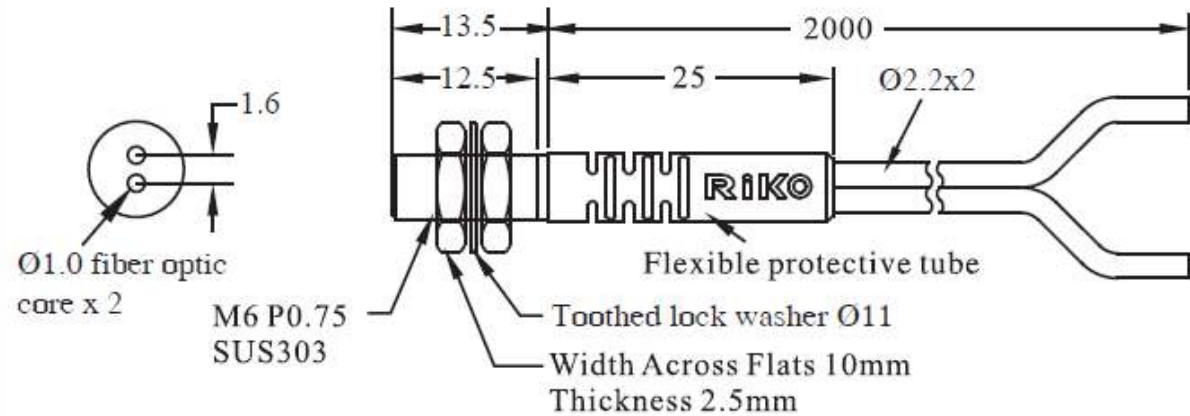

Product Code: **PR-620-B1** Do you need help? **+1 248 728 4152** (tel:+1 248 728 4152)

♥ Add to wishlist

Description

Reviews (0)

Fiber Type: Standard

PR-620-B1

Free cut

- *Fiber T
- *Sensing
- 180mm
- *Operate
- *Minimum
- *Fiber d