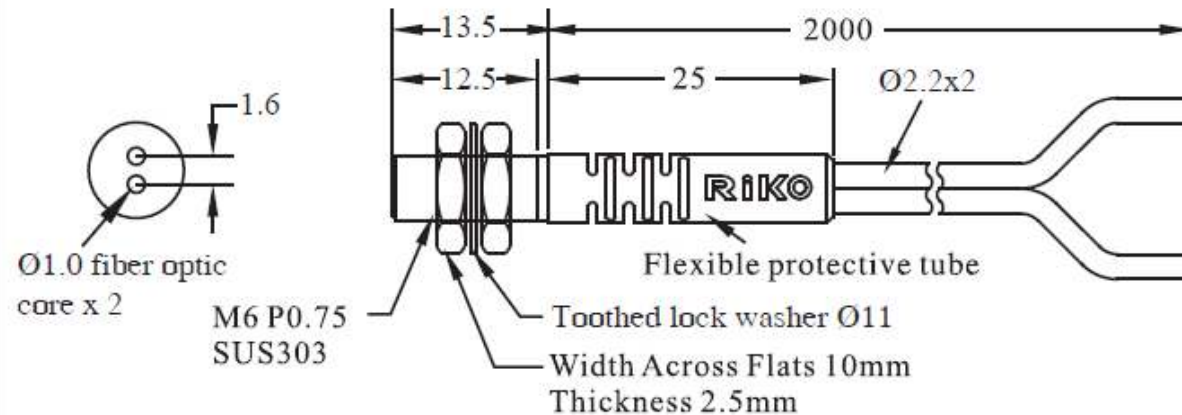

Company Data

AUTOMATION CENTER LLC

21650 WEST 11 MILE ROAD, SUITE 100,
City SOUTHFIELD, State MICHIGAN, 48076

USA

PR-620-B1
Free cut

- *Fiber T
- *Sensing
- 180mm
- *Operate
- *Minimum
- *Fiber d

We use cookies to help create a great online experience.