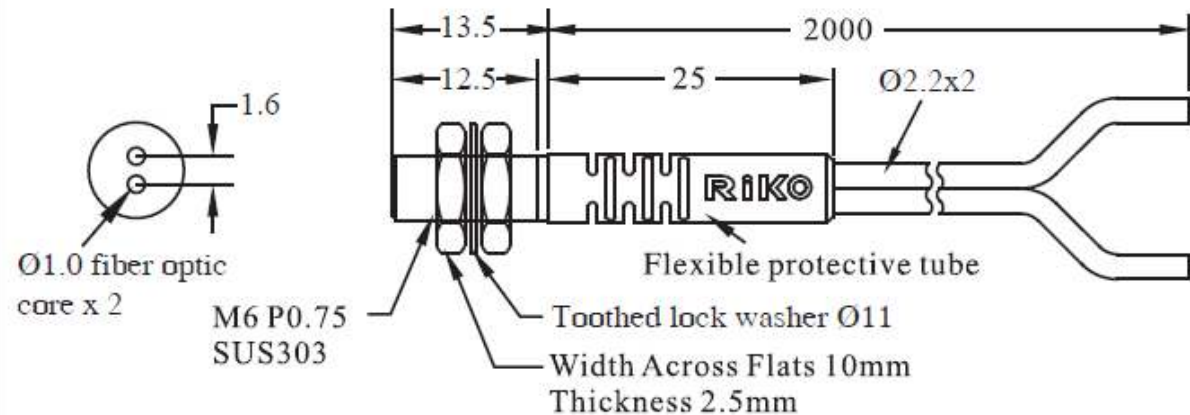

RIKO (<https://www.isacstore.us/products/riko>) Reflective fiber PR-620-B1

PR-620-B1
Free cut

- *Fiber T
- *Sensing 180mm
- *Operate
- *Minimum
- *Fiber d

We use cookies to help create a great online experience.