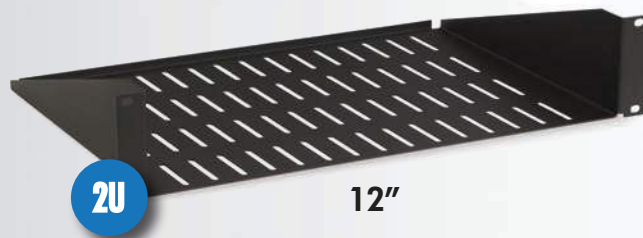

VENTED BASE

SPECIFICATIONS

Size	2U 12" Economy Rack Shelf	2U 14.75" Economy Rack Shelf	2U 12" Vented Economy Rack Shelf	2U 14.75" Vented Economy Rack Shelf
Part Number	3000-1-002-02	3000-1-003-02	3000-1-102-02	3000-1-103-02
Width	19"	19"	19"	19"
Depth	12.112"	14.75"	12.112"	14.75"
Height	3.47"	3.47"	3.47"	3.47"
Material(s)	CRS (Cold Rolled Steel)	CRS (Cold Rolled Steel)	CRS (Cold Rolled Steel)	CRS (Cold Rolled Steel)
Finish/Color	Black Powder Coat Finish	Black Powder Coat Finish	Black Powder Coat Finish	Black Powder Coat Finish
UPC	879447000979	879447000948	879447000962	879447000986
Warranty	5-Year Limited Warranty	5-Year Limited Warranty	5-Year Limited Warranty	5-Year Limited Warranty
Shipping Method	FedEx Ground	FedEx Ground	FedEx Ground	FedEx Ground