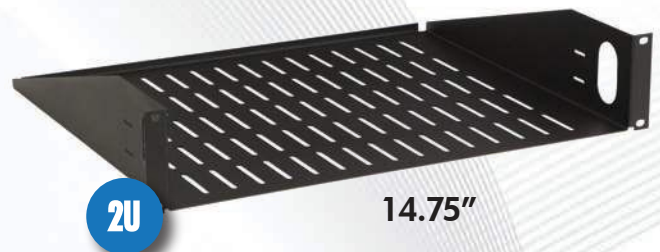

VENTED BASE

SPECIFICATIONS

Size	2U 12" Economy Rack Shelf	2U 14.75" Economy Rack Shelf	2U 12" Vented Economy Rack Shelf	2U 14.75" Vented Economy Rack Shelf
Part Number	3000-1-002-02	3000-1-003-02	3000-1-102-02	3000-1-103-02
Width	19"	19"	19"	19"
Depth	12.112"	14.75"	12.112"	14.75"
Height	3.47"	3.47"	3.47"	3.47"
Material(s)	CRS (Cold Rolled Steel)	CRS (Cold Rolled Steel)	CRS (Cold Rolled Steel)	CRS (Cold Rolled Steel)
Finish/Color	Black Powder Coat Finish	Black Powder Coat Finish	Black Powder Coat Finish	Black Powder Coat Finish
UPC	879447000979	879447000948	879447000962	879447000986
Warranty	5-Year Limited Warranty	5-Year Limited Warranty	5-Year Limited Warranty	5-Year Limited Warranty
Shipping Method	FedEx Ground	FedEx Ground	FedEx Ground	FedEx Ground