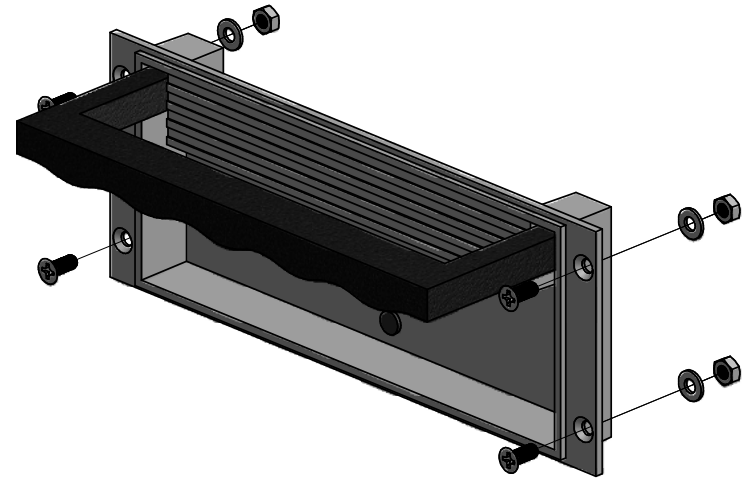

FRONT VIEW

BOTTOM VIEW

MOUNTING OPENING

ISO VIEW WITH HANDLE OPEN

M3255-2001
Handle Material - Steel
Finish - Tray - Sliver
Handle - Matte Black
Hardware
8 Screws - Panhead M4 x 10
8 Nuts - M4
8 Washers
**note handle sold in pairs

**HAMMOND
MANUFACTURING™**

M3255-2001