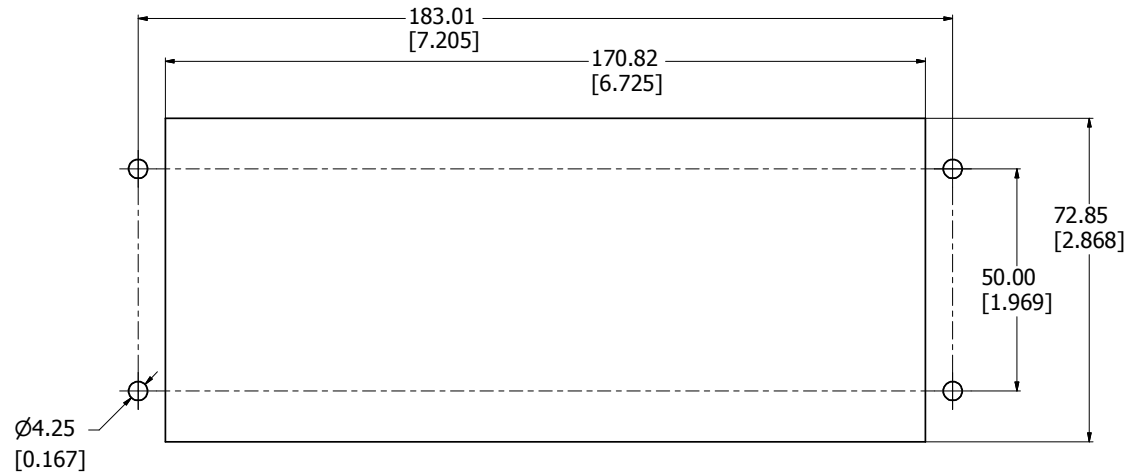

FRONT VIEW

BOTTOM VIEW

MOUNTING OPENING

ISO VIEW WITH HANDLE OPEN

M3255-2001
Handle Material - Steel
Finish - Tray - Sliver
Handle - Matte Black
Hardware
8 Screws - Panhead M4 x 10
8 Nuts - M4
8 Washers
**note handle sold in pairs