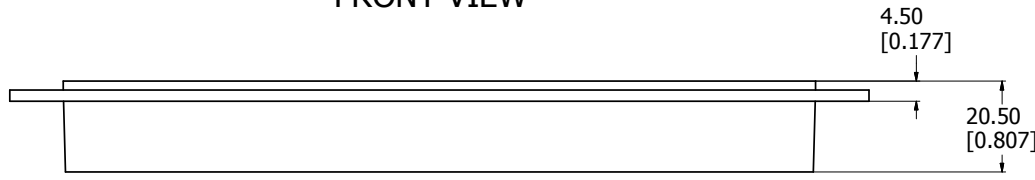

FRONT VIEW

BOTTOM VIEW

MOUNTING OPENING

ISO VIEW WITH HANDLE OPEN

M3255-2001
Handle Material - Steel
Finish - Tray - Sliver
Handle - Matte Black
Hardware
8 Screws - Panhead M4 x 10
8 Nuts - M4
8 Washers
**note handle sold in pairs