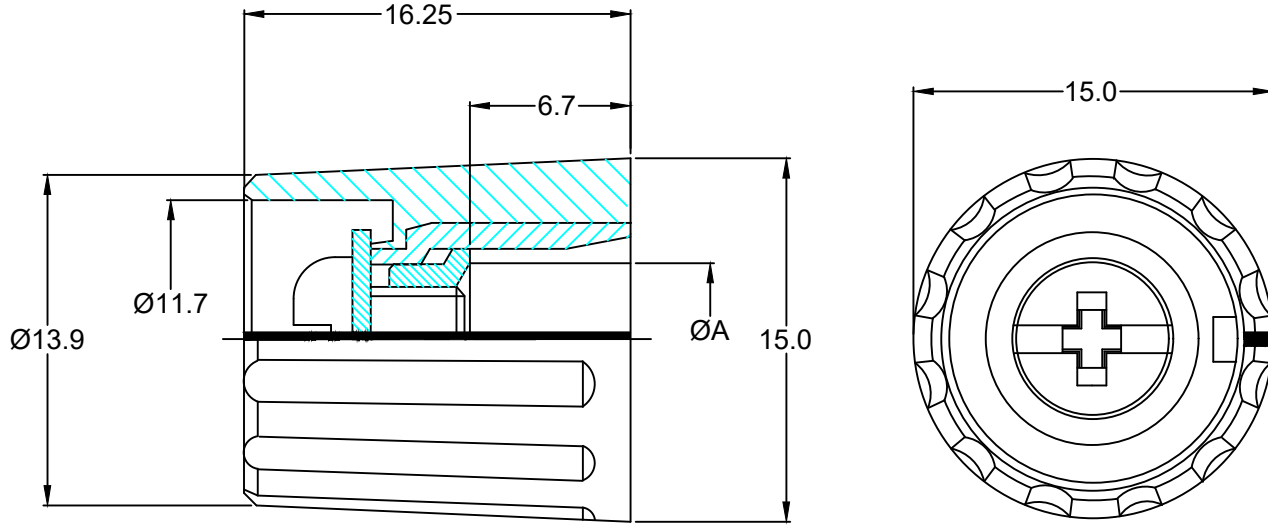

**MATERIAL AND FINISH**

Knob: Polyamide, Matte finish  
 Collet, Sleeve & nut: Brass 58

RoHS  
 COMPLIANT

**ORDERING CODE:**

27-15-XX X  
 1 2

**1) SHAFT DIAMETER (A)**

- 30 = 3mm
- 31 = 1/8"
- 40 = 4mm
- 60 = 6mm
- 61 = 1/4"

**2) COLOR (SEE CHART)**

P/N	COLOR
27-15-XX1	LIGHT GRAY
27-15-XX2	GRAY
27-15-XX3	BLACK
27-15-XX4	RED

TOLERANCE UNLESS OTHERWISE SPECIFIED	
X	± 1
X.X	± 0.4
X.XX	± 0.20

DRAWN BY	PB	DATE:	4/2/03
CHECK BY	TD	DATE:	4/2/03
APPR BY	PB	DATE:	4/2/03

**Power Dynamics, Inc.**  
 Phone: 973 560-0019 Whippary, New Jersey Fax: 973 560-0076

PART: STANDARD KNOB; WITH LINE  
 MATTE FINISH

PART #: **27-15-XXX**

SIZE: A  
 SCALE: NTS

ALL DIMENSIONS FOR REFERENCE ONLY  
 DIMENSIONS ARE IN MILLIMETERS