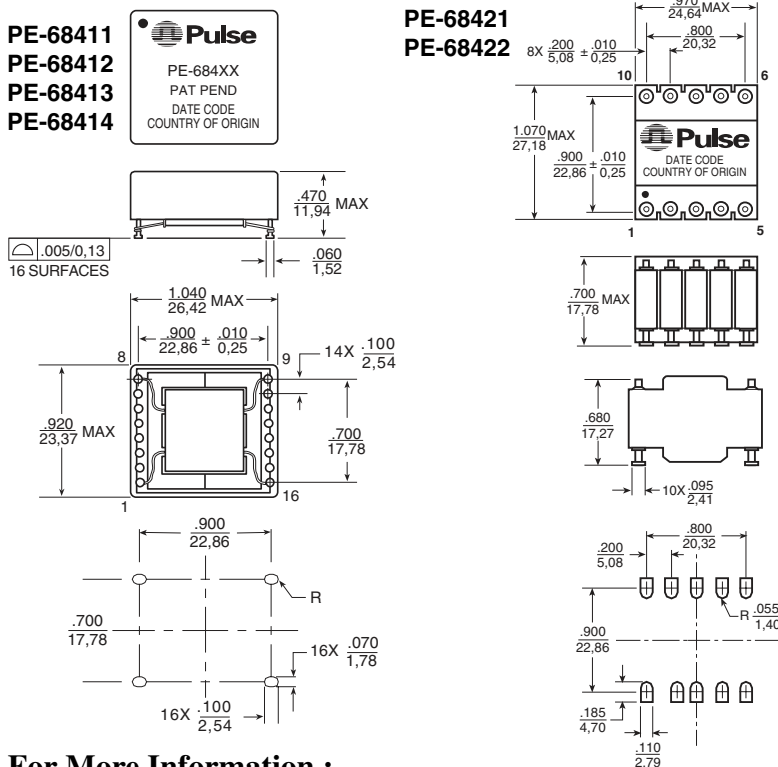

## For National's 100kHz Simple Switcher™

- Designed for use with National's device numbers LM2585/86 and LM2587/88
- Performance verified by National Semiconductor

### Electrical Specifications @ 25°C — Operating Temperature -40°C to 130°C

Part Number	LP (μH NOM)	I <sub>IN</sub> peak (Vdc)	V <sub>IN</sub> (Vdc)	V <sub>OUT 1</sub> (Vdc)	V <sub>OUT 2</sub> (Vdc)	V <sub>OUT 3</sub> (Vdc)	I <sub>OUT 1</sub>	I <sub>OUT 2</sub>	I <sub>OUT 3</sub>	Turns Ratio	DCR Primary (Ω MAX)	DCR Sec 1 (Ω MAX)	DCR Sec 2 (Ω MAX)	DCR Sec 3 (Ω MAX)
PE-68411	22	4.85	4-6	3.3	—	—	1.8	—	—	1:1	0.04	0.04	—	—
				5	—	—	1.4	—	—					
				12	—	—	1.2	—	—					
PE-68412	22	5.00	4-6	12	-12	—	0.3	0.3	—	1:2.5:2.5	0.04	0.5	0.5	—
PE-68413	66	2.99	18-36	5	12	-12	1.8	0.25	0.25	1:0.5:1.15:1.15	0.03	0.04	0.80	0.80
PE-68414	65	2.98	18-36	12	-12	—	0.63	0.63	—	1:1.2:1.2	0.055	0.25	0.25	—
PE-68421	85	4.90	18-36	12	-12	—	1	1	—	1:0.8:0.8	0.12	0.22	0.22	—
PE-68422	85	4.92	18-36	5	12	-12	2.5	0.5	0.5	1:0.35:0.8:0.8	0.14	0.025	0.25	0.25

### Schematics

Dimensions:  $\frac{\text{Inches}}{\text{mm}}$   
 Unless otherwise specified, all tolerances are  $\pm \frac{.010}{0.25}$