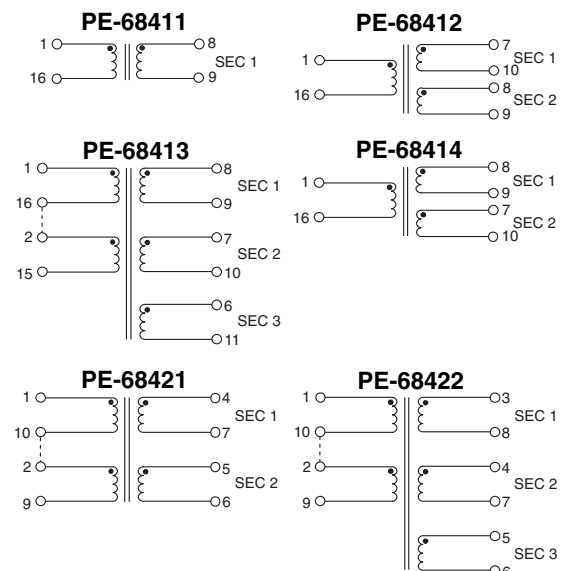

## For National's 100kHz Simple Switcher™

- Designed for use with National's device numbers LM2585/86 and LM2587/88
- Performance verified by National Semiconductor

### Electrical Specifications @ 25°C — Operating Temperature -40°C to 130°C

Part Number	LP (μH NOM)	I <sub>IN</sub> peak (Vdc)	V <sub>IN</sub> (Vdc)	V <sub>OUT 1</sub> (Vdc)	V <sub>OUT 2</sub> (Vdc)	V <sub>OUT 3</sub> (Vdc)	I <sub>OUT 1</sub>	I <sub>OUT 2</sub>	I <sub>OUT 3</sub>	Turns Ratio	DCR Primary (Ω MAX)	DCR Sec 1 (Ω MAX)	DCR Sec 2 (Ω MAX)	DCR Sec 3 (Ω MAX)
PE-68411	22	4.85	4-6	3.3	—	—	1.8	—	—	1:1	0.04	0.04	—	—
				5	—	—	1.4	—	—					
				12	—	—	1.2	—	—					
PE-68412	22	5.00	4-6	12	-12	—	0.3	0.3	—	1:2.5:2.5	0.04	0.5	0.5	—
PE-68413	66	2.99	18-36	5	12	-12	1.8	0.25	0.25	1:0.5:1.15:1.15	0.03	0.04	0.80	0.80
PE-68414	65	2.98	18-36	12	-12	—	0.63	0.63	—	1:1.2:1.2	0.055	0.25	0.25	—
PE-68421	85	4.90	18-36	12	-12	—	1	1	—	1:0.8:0.8	0.12	0.22	0.22	—
PE-68422	85	4.92	18-36	5	12	-12	2.5	0.5	0.5	1:0.35:0.8:0.8	0.14	0.025	0.25	0.25

### Schematics

Dimensions:  $\frac{\text{Inches}}{\text{mm}}$   
 Unless otherwise specified, all tolerances are  $\pm \frac{.010}{0.25}$