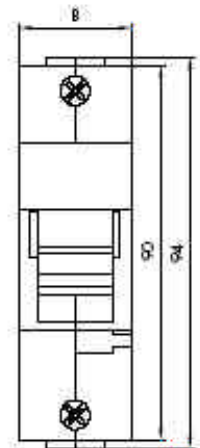

American Electrical, Inc.

Industrial Electrical Accessories

425 Southlake Blvd. • Suite 9-B • Richmond, VA 23236 • (804) 379-2899 • Fax: (804) 379-8935

DIN Rail Mounted Fuse Block For 14 x 51mm Fuses

ASK 6

Description	No. of Poles	Indicator Type	AEI Part No.	Volts V	Amps A	Wire Size AWG	Fuse Size
Fuse Holder	1	Non-Indicating	2561000	600	50	26 ... 6	14 x 51mm
	2	Non-Indicating	2563000				
	3	Non-Indicating	2564000				
	1	With Indicator	2561100	600	50	26 ... 6	14 x 51mm
	2	With Indicator	2563100				
	3	With Indicator	2564100				