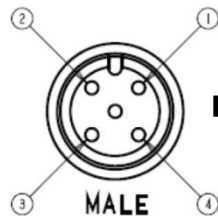

C4A05UXXX

(M12 Cordset, 4 Position, 22 AWG Shielded, Male Straight to Free End)

Pin Out		
End 1	Color	End 2
1	Brown	Free End
2	White	
3	Blue	
4	Black	

-
- Mueller's C4A05UXXX is an M12 4-pin single ended, shielded instrumentation cable with a straight male connector on one end and free at the other.
- Keyway – A Coding
- Utilizes a 4-conductor 22 AWG PVC-insulated, shielded cable.
- Ratings:
 - Current: 4 A
 - Voltage: 250 V AC/DC
- Material:
 - Coupling Nuts – Nickel Plated Brass
 - Pins/Contacts – Gold Plated Brass
- Length: The "U" in the model number represents unit of measurement. Either: Meters (M), Feet (F)
- Length: The "XXX" in the model number represents length. Standard lengths are 2, 5, and 10 meters. Any other lengths available upon request.
- Meets Standard: IEC 61076-2-101
- Protection Class: IEC IP68
- RoHS 3 Compliant