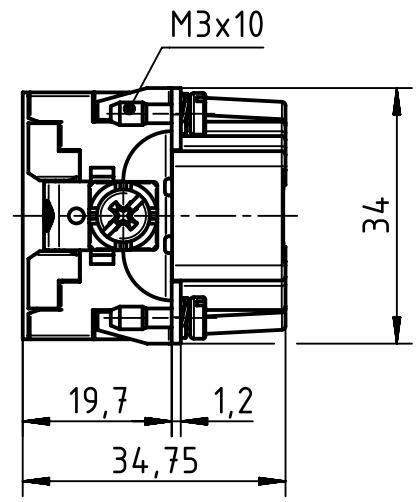

1 2 3 4 5 6

A

B

C

D

panel cut out

	All Dimensions in mm Original Size DIN A4		Scale 1:1		Free size tol.		Ref.	
			Created by HOLLERT		Inspected by PRIESTER		Standardisation TIEMANNA	
All rights reserved Department EL PD - DE		Date 2016-08-31		State Final Release		Doc-Key / ECM-Nr. 100620323/UGD/001/A 500000105233		
HARTING Electric GmbH & Co. KG D-32339 Espelkamp		Title Han High Temp 10E Screw Male		Number 09 33 810 2603		Rev. A		Page 1/1