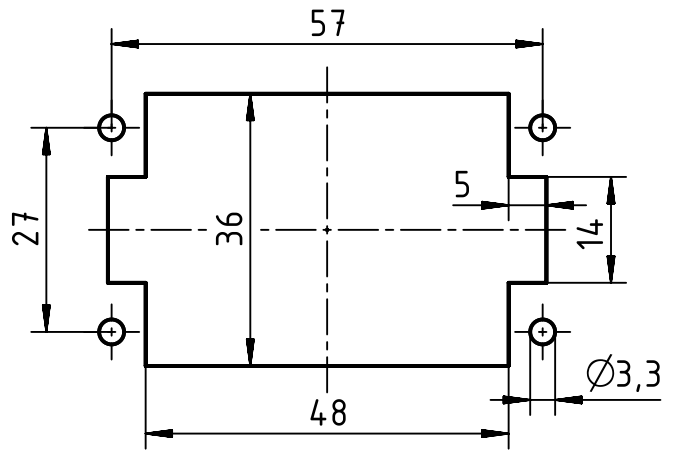

1 2 3 4 5 6

A

B

C

D

panel cut out

	All Dimensions in mm Original Size DIN A4		Scale 1:1		Free size tol.		Ref.	
			Created by HOLLERT		Inspected by PRIESTER		Standardisation TIEMANNA	
All rights reserved Department EL PD - DE		Date 2016-08-31		State Final Release		Doc-Key / ECM-Nr. 100620323/UGD/001/A 500000105233		
HARTING Electric GmbH & Co. KG D-32339 Espelkamp		Title Han High Temp 10E Screw Male		Number 09 33 810 2603		Rev. A		Page 1/1