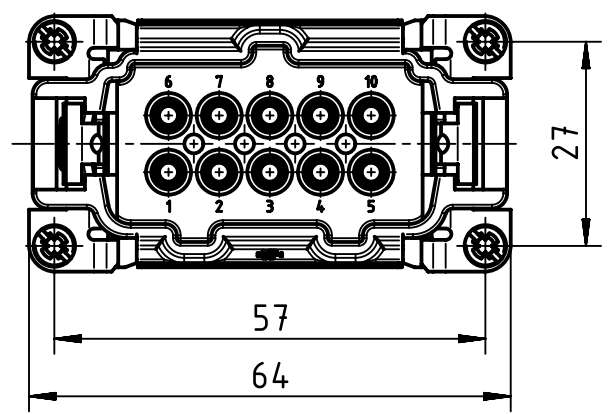

1 2 3 4 5 6

A

B

C

D

panel cut out

	All Dimensions in mm Original Size DIN A4		Scale 1:1		Free size tol.		Ref.	
			Created by HOLLERT		Inspected by PRIESTER		Standardisation TIEMANNA	
All rights reserved Department EL PD - DE		Date 2016-08-31		State Final Release		Doc-Key / ECM-Nr. 100620323/UGD/001/A 500000105233		
HARTING Electric GmbH & Co. KG D-32339 Espelkamp		Title Han High Temp 10E Screw Male		Number 09 33 810 2603		Rev. A		Page 1/1