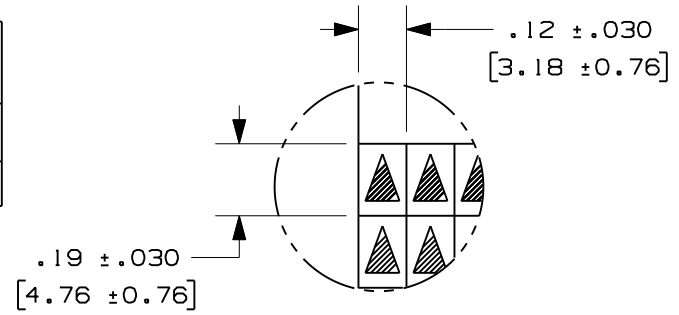

THIS COPY IS PROVIDED ON A RESTRICTED BASIS AND IS NOT TO BE USED IN ANY WAY DETRIMENTAL TO THE INTERESTS OF PANDUIT CORP.

PART NUMBER	COLOR		MARKER PER CARD
	LEGEND	BACKGROUND	
PARW125-RED	BLACK	RED	576
PARW125-YEL	BLACK	YELLOW	576

NOTE:
 1. MILLIMETERS ARE IN [].
 2. 25 CARDS PER PACKAGE.

DETAIL A - A
SCALE 2x

CAD FILENAME/LAYERS 100318JK_DC_C10656/00A

PANDUIT CORP. TINLEY PARK, ILLINOIS

CUSTOMER DRAWING
 PARW125-*** WIRE MARKER CARD

UNLESS OTHERWISE SPECIFIED,
 DIMENSIONAL TOLERANCES ARE:
 (.X) ± .12 (.XXX) ± .020
 (.XX) ± .062 ANGLES ±

UNLESS OTHERWISE SPECIFIED,
 ALL DIMENSIONS ARE GIVEN
 IN INCHES, THIRD ANGLE PROJECTION.

DRAWN BY
 RVU

MAT'L:

SCALE
 NTS

DATE
 08/04/08

GMC1
 VINYL CLOTH

DRAWING NO.

C10656

DWG
 A
 SIZE

REV	DATE	BY	CHK	DESCRIPTION	ECN	R	CUST	SUP
0	8/4/08	RVU		DRAWING RELEASE.	5356	R		