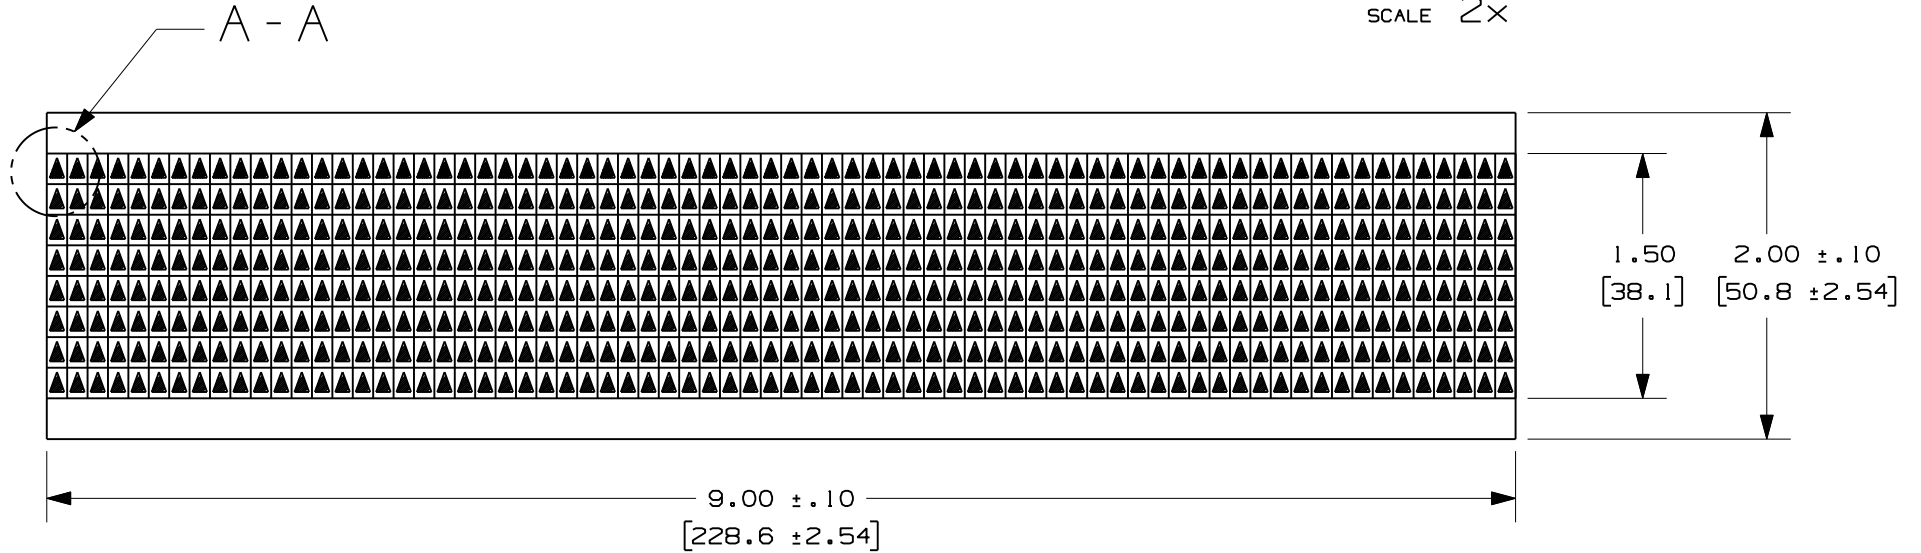

THIS COPY IS PROVIDED ON A RESTRICTED BASIS AND IS NOT TO BE USED IN ANY WAY DETRIMENTAL TO THE INTERESTS OF PANDUIT CORP.

PART NUMBER	COLOR		MARKER PER CARD
	LEGEND	BACKGROUND	
PARW125-RED	BLACK	RED	576
PARW125-YEL	BLACK	YELLOW	576

NOTE:
 1. MILLIMETERS ARE IN [].
 2. 25 CARDS PER PACKAGE.

DETAIL A - A
SCALE 2x

CAD FILENAME/LAYERS 100318JK_DC_C10656/00A

PANDUIT CORP. TINLEY PARK, ILLINOIS

CUSTOMER DRAWING
 PARW125-*** WIRE MARKER CARD

UNLESS OTHERWISE SPECIFIED,
 DIMENSIONAL TOLERANCES ARE:
 (.X) ± .12 (.XXX) ± .020
 (.XX) ± .062 ANGLES ±

UNLESS OTHERWISE SPECIFIED,
 ALL DIMENSIONS ARE GIVEN
 IN INCHES, THIRD ANGLE PROJECTION.

DRAWN BY
 RVU

MAT'L:

SCALE
 NTS

DATE
 08/04/08

GMC1
 VINYL CLOTH

DRAWING NO.

C10656

DWG
 A
 SIZE

REV	DATE	BY	CHK	DESCRIPTION	ECN	R	CUST	SUP
0	8/4/08	RVU		DRAWING RELEASE.	5356	R		