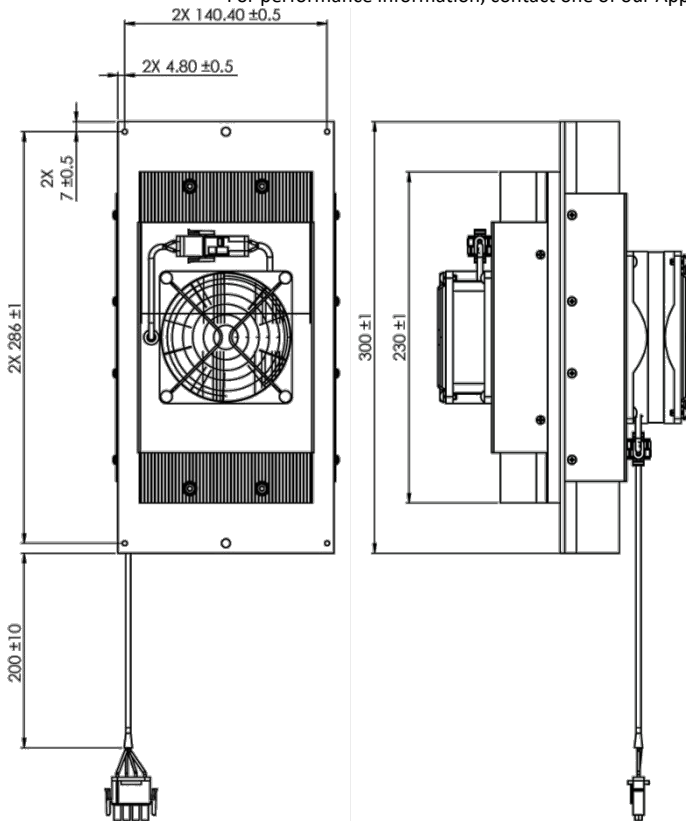

Marlow Industries China, II-VI
Technologies Beijing
86-10-643 98226
info@iivibj.com

TYPICAL PERFORMANCE CURVES

For performance information, contact one of our Applications Engineers at 877-627-5691.

MECHANICAL CHARACTERISTICS