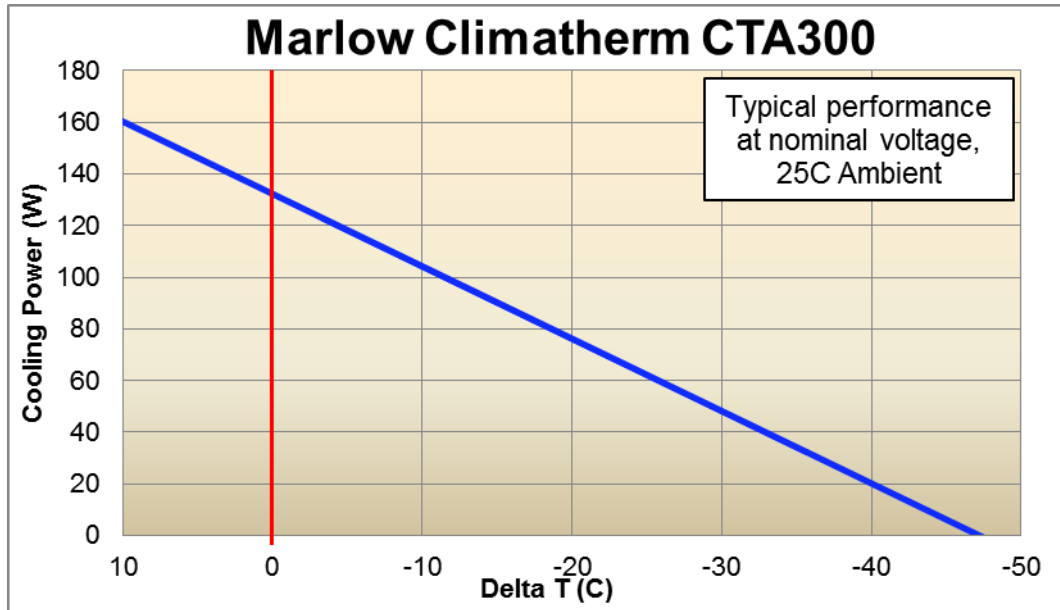

TYPICAL PERFORMANCE CURVES

For performance information, contact one of our Applications Engineers at 877-627-5691.