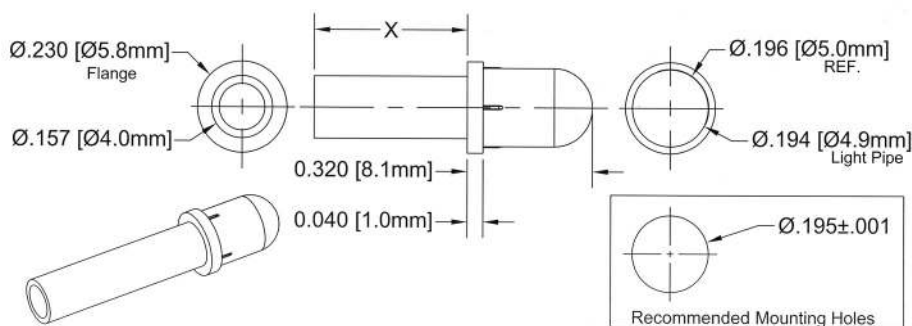

RIGID LIGHT PIPES

Panel Light Pipes

- Dual-Lens Geometry
- Improved Lighting Intensity
- PLP5 Series Panel Light Pipes Press Fit into Panel
- Available in Lengths from 0.125"-1.50" in increments of 0.125"
- No Additional Hardware or Special Tools Required for Installation

Part No.		X=Length	Price Code
PLP5 Series	PLP5-2 Series		
PLP5-125	PLP5-2-125	.125 (3.2)	E
PLP5-250	PLP5-2-250	.250 (6.4)	E
PLP5-350	PLP5-2-350	.350 (8.9)	E
PLP5-375	PLP5-2-375	.375 (9.5)	E
PLP5-500	PLP5-2-500	.500 (12.7)	E
PLP5-625	PLP5-2-625	.625 (15.9)	E
PLP5-750	PLP5-2-750	.750 (19.0)	E
PLP5-1000	PLP5-2-1000	1.000 (25.4)	E
PLP5-1250	PLP5-2-1250	1.250 (31.8)	E
PLP5-1500	PLP5-2-1500	1.500 (38.1)	E

Note:

Standard, leave blank for clear, Price Code: E
Dyed Color, Price Code: L

RED: RD
GREEN: GN
BLUE: BE
YELLOW: YW

PLP5-XXX

Panel Light Pipes, Rear Mount,
Standard Color: Clear
Color: See Chart

PLP5-2-XXX

Panel Light Pipes, Front Mount,
Low Profile, Round Face
Standard Color: Clear
Color: See Chart