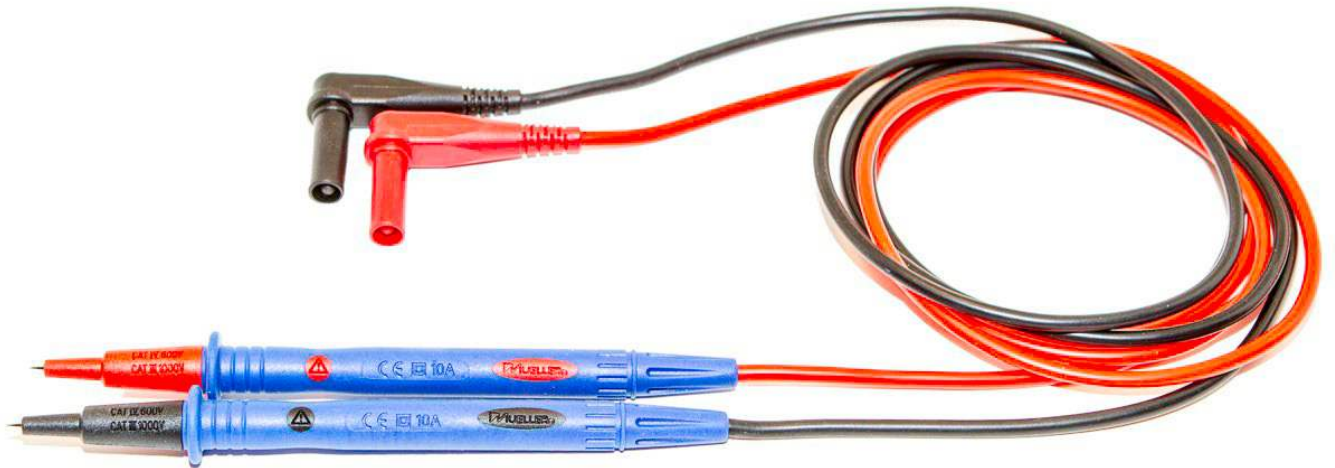

BU-P5519A (PREMIUM TEST PROBE SET)

- The BU-P5519A is Mueller's premium test probe set. It includes one red and one black soft grip test probe.
- Constructed with premium, ultra-flex 18 AWG silicone jacketed wire and have over-molded, shrouded, right angle, safety tip, industry standard 4mm banana plugs.
- Features "snap-on" safety tips for extended category III and IV voltage ratings.
- Compatible with all major DMM (Digital Multi-meter) brands that accept shrouded 4mm banana plugs.
- 4 feet (1.2m) long
- Ratings: Cat IV 600V (with safety tip); Cat III 1000V (with safety tip); Cat II 1000V (without safety tip); 10 Amps.
- RoHS Compliant