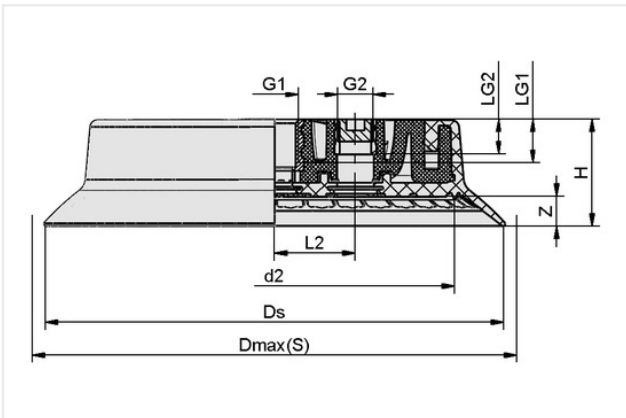

Suction plate (round), universal, for smooth and slightly rough surfaces

Size: 125

Suction cup material: Nitrile rubber NBR

Material hardness [Shore A]: 60 Shore A

Design Data

Attribute	Value
d2	98 mm
Dmax(S)	132 mm
Ds	125 mm
G1	G1/4"-F
G2	G1/8"-F
H	29 mm
L2	22 mm
LG1	11.80 mm
LG2	9.50 mm
Z (Stroke)	8 mm

Technical Data

Attribute	Value
Product family	SUF
Size	125
Suction cup material	Nitrile rubber NBR
Material hardness [Shore A]	60 Shore A
Volume	96 cm ³
Suction force d2	450 N
Suction force (-600mbar)	730 N
Curve radius (min) (convex)	250 mm

Hose diameter (empf.) d	9 mm
Weight	193 g

Accessories

SIEB 15x0.8 MS-A2 0.103/0.07

Part no...:10.07.01.00211

External diameter D: 15 mm

Length L: 0.8 mm

Material: Brass / Stainless steel

PC 150

Part no...:10.01.01.13087

Size: 150

TV G1/8-AG 10

Part no...:10.05.10.00088

Thread G1: G1/8"-M

Spring stroke Z: 10 mm

Contact Schmalz

Schmalz Inc. | 5850 Oak Forest Drive, Raleigh, NC 27616, United States | +1 (919) 713-0880 | schmalz.us@schmalz.com