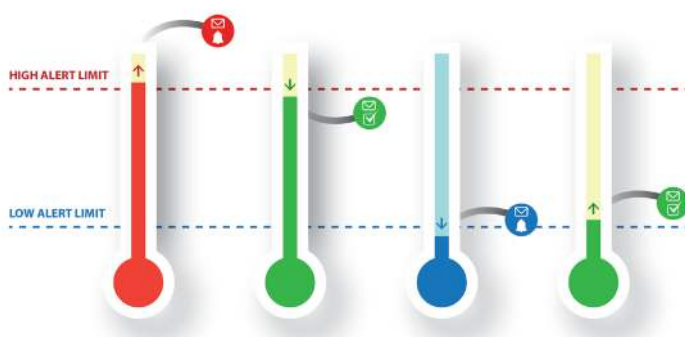

# Wireless Alert TP

Wireless Alert TP is a battery-powered temperature sensor that sends a warning email if a user-set level is reached. Simply select your temperature limits and connect to any Wi-Fi network using the FilesThruTheAir mobile app.

- -40 to +125 °C temperature probe with 1.5m cable
- User-configurable high and low temperature limits
- Sends email alerts and scheduled status reports
- Flashing alert indicator
- Wi-Fi connected
- Simple to set up using the free mobile app
- Two years' battery life (typical)
- No ongoing subscription fees
- Includes sticky pad for wall mounting

The Wireless Alert TP can be set up to monitor temperature limits in a variety of applications. High and low temperature limits are user-configurable between -40 and 125 °C (-40 and 257 °F). The device will trigger a notification email, sent to a user-selected address, if the temperature limits are breached and when the temperature returns to normal. In addition to this, the device can send a scheduled summary email detailing minimum, maximum and average temperature, as well as battery level, number of alerts, and total time spent in alert.

## Specifications

	Minimum	Typical	Maximum	Unit
<b>Probe Measurement Range</b>	-40 (-40)		125 (257)	°C (°F)
<b>Device Operating Temperature</b>	-18 (-0)		+55 (131)	°C (°F)
<b>Alert Levels</b>	User-configurable, within probe measurement range stated above			
<b>Measurement Resolution</b>		1 (1)		°C (°F)
<b>Measurement Accuracy</b>		+/-1 (-40 to +80°C) (+/-2 (-40 to +176°F))		°C (°F)
<b>Response Time</b>	< 1 minute			
<b>Environmental Conditions</b>	Device: indoor use only (IP5X), Probe: waterproof (IP67)			
<b>Probe Length</b>		1.5		m
<b>Product Dimensions (excluding probe)</b>	69 x 32 x 22 (2.7 x 1.3 x 0.9)			mm (inches)
<b>Battery Type</b>	2 x 1.5V Alkaline LR03/UM4/AAA			
<b>Battery Life</b>		2*		Years
<b>Wi-Fi</b>	WPA/WPA-2 Personal - 802.11bgn (2.4GHz)**			