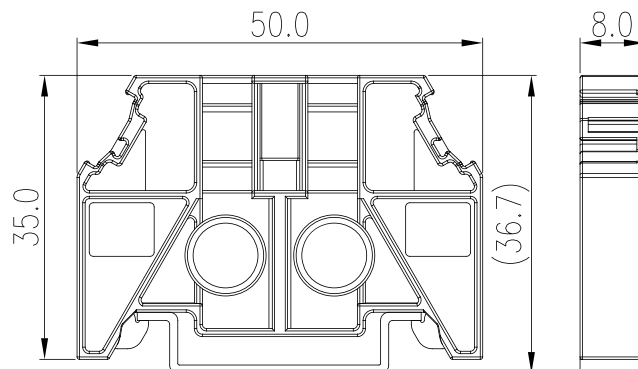

SS4N

DIN Rail Terminal Blocks > Accessories > End bracket

Specification

Product description	End Bracket
Color	Beige
Material	PA
Inflammability class	UL94-V0
Compatible rail	TS-35, TS-35/15
Marking label	MKH-001, MKL
Marking label	TM49W, TM-R200
Package	50 pcs / box