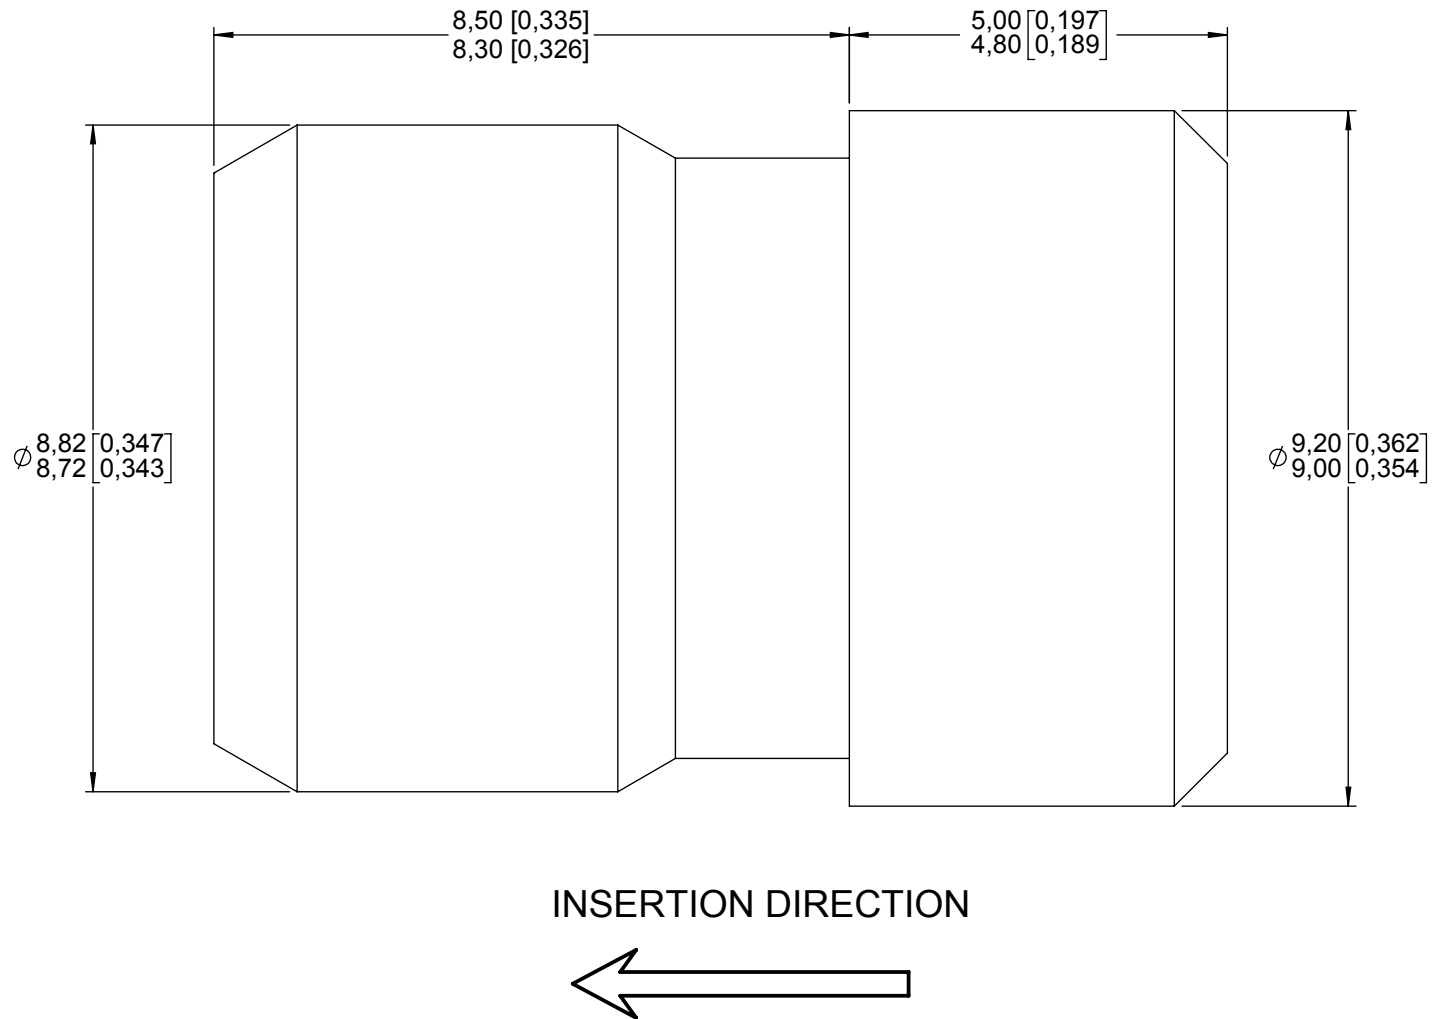

Series
MPX

SIZE 5 AND 8 SEALING PLUG

Issue:
Jun. 17, 2019

Page
1/1

MATERIAL: PTFE (RED)

DIMENSIONS : mm (inch are given for information only)

Estimated weight : 1,8 g

CREATION PEN: NOM: VALGRESY DATE: Feb. 17, 1998 APPR.: LAHOREAU				
	Jun. 17, 19	TDS updated. Added estimated weight.	LOPEZ C.	RAMOS D.
	Nov. 18, 05	[0,362 / 0,354] was [0,374 / 0,366]	VALGRESY	LAHOREAU
	Issue	Revisions	Name	Approved