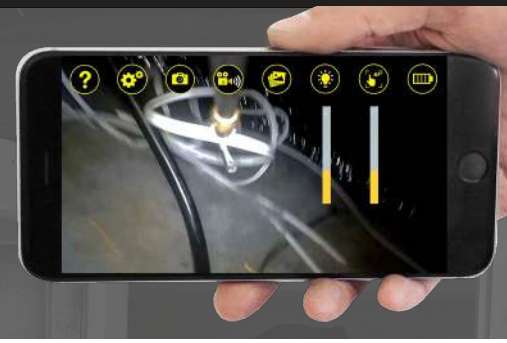

FERRET PLUS

Multipurpose Wireless Inspection Camera & Cable Pulling Tool

NEW PRODUCT

THE FERRET PLUS - PRODUCT INFORMATION

Multipurpose Wireless Inspection Camera & Cable Pulling Tool

Ferret Tools is creating the future with new thinking and innovation in smart inspection camera technology for Trades & DIY to help build an easier and safer work environment.

For those of you that care about having the most reliable and durable tools with the latest smart technology to help work faster, easier and safer, inspect with a Ferret.

The Ferret Plus, designed and engineered by Ferret Tools, comes with the world's first ever non-contact voltage detector that is not handheld to help detect live cables from a greater reach than ever before. The Ferret Plus is perfect for someone who loves having the latest technology with all the bells & whistles including award-winning features to help work easier, faster & safer.