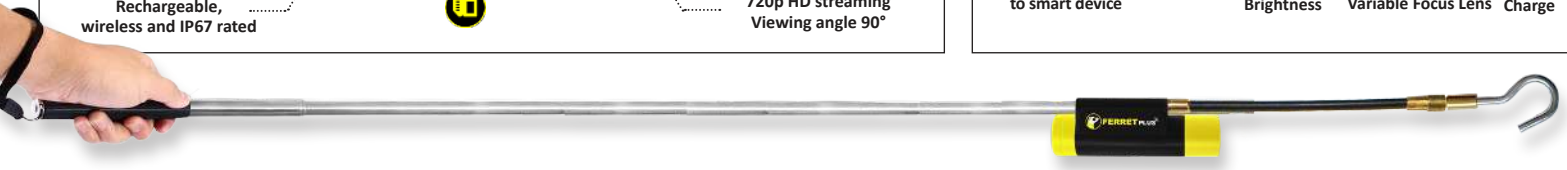

FERRET PLUS

Multipurpose Wireless Inspection Camera & Cable Pulling Tool

NEW PRODUCT

FERRET PLUS - KEY FEATURES

Built in WiFi hotspot
Range of up to 50' (15m)

NEW
SUPER FAST CHARGE

Operating time up to 100 minutes

Better enclosed space visibility

NEW
APP CONTROLLED VARIABLE FOCUS LENS

Adjustable bright white LEDs for improved clarity

NEW
FERRET ALWAYS UP VIEWING MODE

720p HD streaming
Viewing angle 90°

CONNECT TO YOUR SMART DEVICE

Photo/video direct to smart device

Gallery

Adjustable Brightness

App controlled Variable Focus Lens

Super Fast Charge

INSPECT WITH THE FERRET PRO - SMART TOOL. SMART CHOICE.

PACKAGING - FERRET PLUS