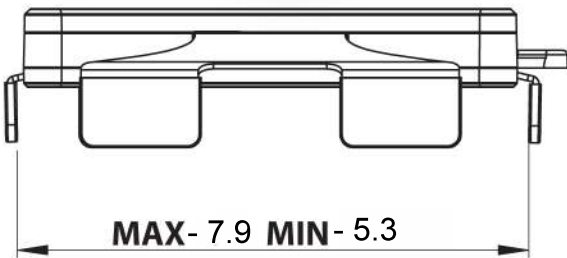

Features

Adjustable arms

Universal design

Able to hold most tablets 7" to 11"

Unit: Inches

MAX DEPTH - 0.45"