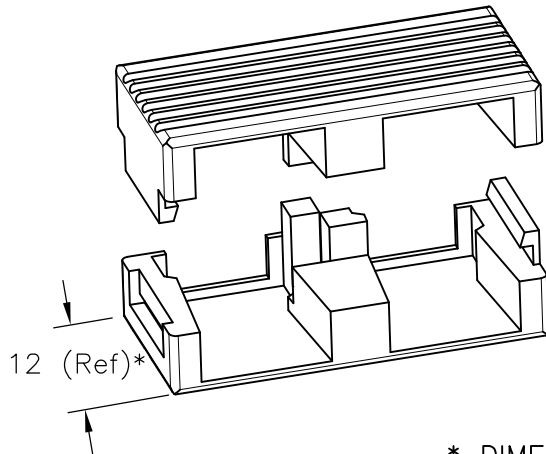

LOC H	DIST —	REVISIONS			
P	LTR	DESCRIPTION	DATE	DWN	APVD
	B	ECR-12-011183	26JUN2012	RC	AH

BOTH CLIPS WITH AND WITHOUT SLOT ARE ACCEPTABLE

* DIMENSIONS APPLY TO BOTH CLIPS

6348522-4	BEIGE
6348522-3	BLUE
6348522-2	GREEN
6348522-1	BLACK
PART NUMBER	COLOUR

NOTE: 2 PIECES MAKE 1 CLIP

RELEASED FOR PUBLICATION

ALL RIGHTS RESERVED.

THIS DRAWING IS UNPUBLISHED.

© COPYRIGHT - By -

DIMENSIONS: mm	DWN R. COOLEN 22APR2005	MATERIAL —	FINISH —
	CHK J. ELENBAAS 22APR2005	 TE Connectivity	
TOLERANCES UNLESS OTHERWISE SPECIFIED:	APVD A. HENGELMOLEN 22APR2005		
0 PLC ± -	PRODUCT SPEC —	SIZE A4	CAGE CODE 00779
1 PLC ± -	APPLICATION SPEC —	DRAWING NO C-6348522	RESTRICTED TO —
2 PLC ± -	WEIGHT —	SCALE NTS	
3 PLC ± -		SHEET 1 OF 1	
4 PLC ± -		REV B	
ANGLES ± -	CUSTOMER DRAWING		