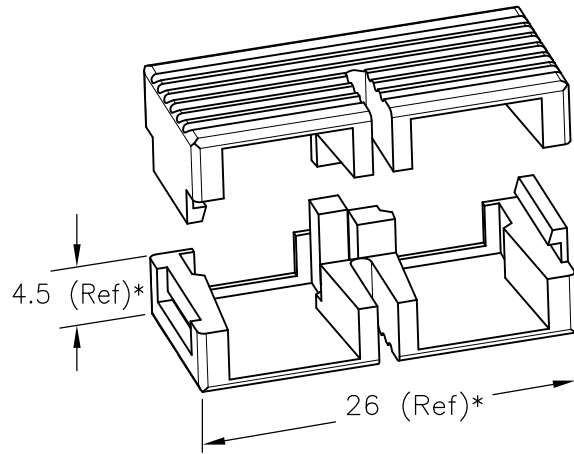

LOC H	DIST —	REVISIONS			
P	LTR	DESCRIPTION	DATE	DWN	APVD
	B	ECR-12-011183	26JUN2012	RC	AH

BOTH CLIPS WITH AND WITHOUT SLOT ARE ACCEPTABLE

* DIMENSIONS APPLY TO BOTH CLIPS

6348522-4	BEIGE
6348522-3	BLUE
6348522-2	GREEN
6348522-1	BLACK
PART NUMBER	COLOUR

NOTE: 2 PIECES MAKE 1 CLIP

RELEASED FOR PUBLICATION

ALL RIGHTS RESERVED.

THIS DRAWING IS UNPUBLISHED.

© COPYRIGHT - By -

DIMENSIONS: mm	DWN R. COOLEN 22APR2005	MATERIAL —	FINISH —
	CHK J. ELENBAAS 22APR2005	 TE Connectivity	
TOLERANCES UNLESS OTHERWISE SPECIFIED:	APVD A. HENGELMOLEN 22APR2005		
0 PLC ± -	PRODUCT SPEC —	SIZE A4	CAGE CODE 00779
1 PLC ± -	APPLICATION SPEC —	DRAWING NO C-6348522	RESTRICTED TO —
2 PLC ± -	WEIGHT —	SCALE NTS	
3 PLC ± -		SHEET 1 OF 1	
4 PLC ± -		REV B	
ANGLES ± -	CUSTOMER DRAWING		