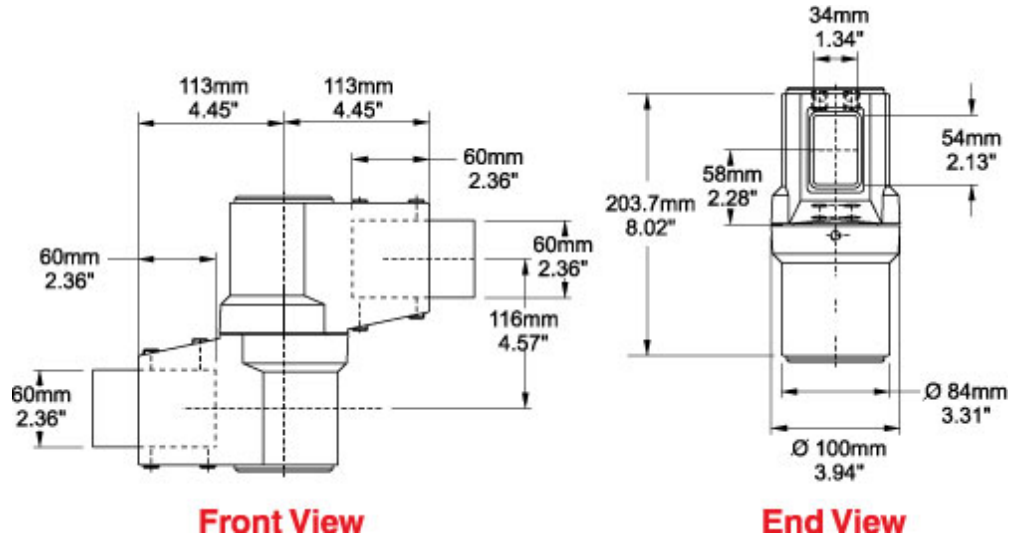

Quality Products. Service Excellence.

Tara Plus Intermediate Joint *TPSSIJ Series*

- Accepts 60x40mm rectangular tube.
- Die-cast Aluminum G Al Si 12.
- Integrated movement stop.
- One piece bellow.
- Rotates 300°.

Part No. **R149-015-000**

Tags: TPSS, tara plus, taraplus, suspension system, intermediate, joint, rectangular, operator, rotate *Data subject to change without notice*

© 2023. Hammond Manufacturing Ltd. All rights reserved.