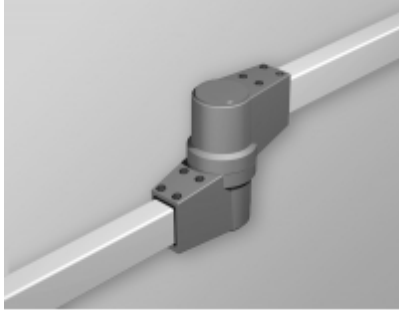

Quality Products. Service Excellence.

Tara Plus Intermediate Joint *TPSSIJ Series*

- Accepts 60x40mm rectangular tube.
- Die-cast Aluminum G Al Si 12.
- Integrated movement stop.
- One piece bellow.
- Rotates 300°.

Part No. **R149-015-000**

Tags: TPSS, tara plus, taraplus, suspension system, intermediate, joint, rectangular, operator, rotate *Data subject to change without notice*

© 2023. Hammond Manufacturing Ltd. All rights reserved.