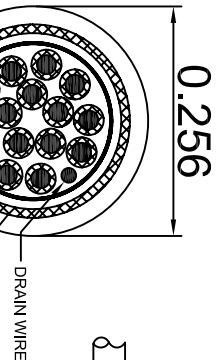

LENGTH

D-SUB
15PIN Male

D-SUB
15PIN Male

4-40thread(UNC)

4X THUMBSCREW

Amphenol Cables on Demand

Drain Wire Soldered

0.256

360° Copper-Foil Shield

Drain Wire Soldered

LENGTH & P/N Table

LENGTH	P/N	Cable Color
2.5FT ± 1 inch	CS-DSDMDB15MM-002.5	GREY
5FT ± 2 inch	CS-DSDMDB15MM-005	GREY
10FT ± 3 inch	CS-DSDMDB15MM-010	GREY
15FT ± 3 inch	CS-DSDMDB15MM-015	GREY
25FT ± 4 inch	CS-DSDMDB15MM-025	GREY
50FT ± 8 inch	CS-DSDMDB15MM-050	GREY

PIN OUT:

Male	Male	Color
PIN1	PIN1	Black
PIN2	PIN2	Brown
PIN3	PIN3	Red
PIN4	PIN4	Orange
PIN5	PIN5	Yellow
PIN6	PIN6	Green
PIN7	PIN7	Blue
PIN8	PIN8	Purple
PIN9	PIN9	Gray
PIN10	PIN10	White
PIN11	PIN11	Pink
PIN12	PIN12	Light Green
PIN13	PIN13	Black/White
PIN14	PIN14	Brown/White
PIN15	PIN15	Red/White
SHIELD	SHIELD	Drain Wire

UNLESS OTHERWISE SPECIFIED DIMENSIONS ARE IN INCHES TOLERANCES ARE:

DECIMALS	±.X	ANGLES	±.X°
X	±.XX		
.XXX	±.XXX		

THIRD ANGLE PROJECTION

APPROVALS	DATE	Amphenol Cables on Demand 20 VALLEY ST. ENDCOTT, NY 13760	SIZE	DMG. NO.	REV.
DRAWN	13/JAN/2012		A	CS-DSDMDB15MM-XXX	A1
CHECKED	BA		13/JAN/2012		
RESP. ENG.					
MFG. ENG.					