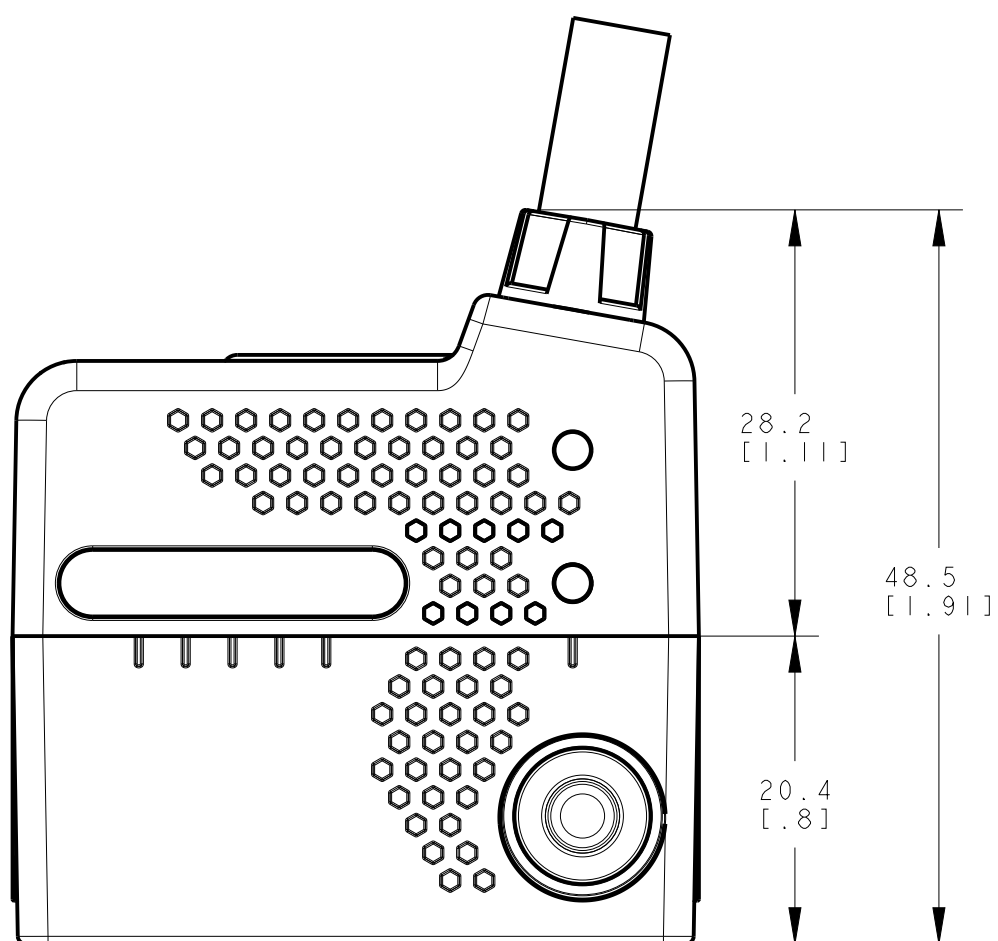

8 7 6 5 4 3 2 1

ISOMETRIC VIEW
SCALE 1:1

NOTES:
1. ALL DIMENSIONS ARE MILLIMETERS [INCHES] UNLESS OTHERWISE NOTED.
2. REFER TO "www.bannerengineering.com" FOR ADDITIONAL DATA AND SPECIFICATIONS.

This drawing is the property of BANNER ENGINEERING CORP. Any use or reproduction, in any form, without prior written permission of Banner is prohibited. © 2015 Banner Engineering Corp.

BANNER BANNER ENGINEERING CORP.
www.bannerengineering.com

TITLE
ABR 3000 ETHERNET SERIES

THIRD ANGLE PROJECTION

SIZE C DRAWING NO. **209231** REV.

SCALE 2:1 SHEET 1 OF 1

8 7 6 5 4 3 2 1 CREO