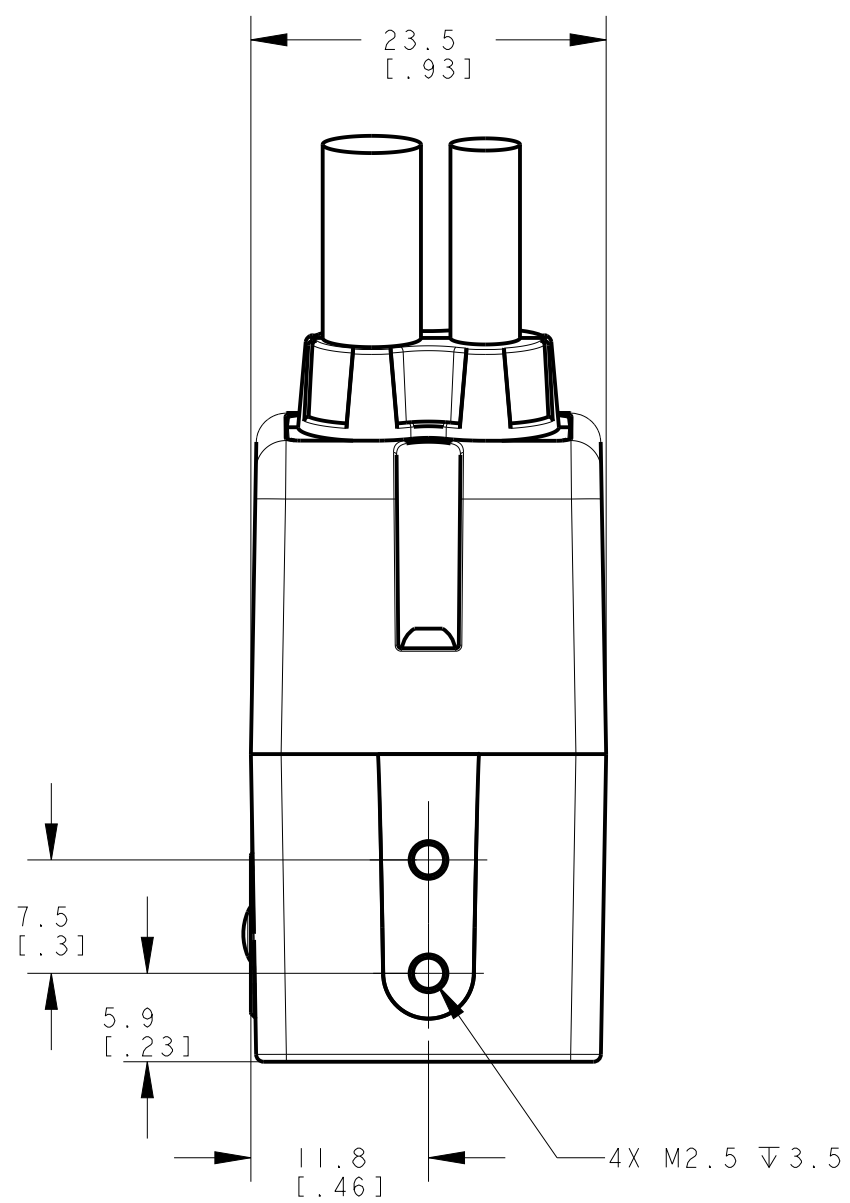

8 7 6 5 4 3 2 1

ISOMETRIC VIEW
SCALE 1:1

NOTES:
1. ALL DIMENSIONS ARE MILLIMETERS [INCHES] UNLESS OTHERWISE NOTED.
2. REFER TO "www.bannerengineering.com" FOR ADDITIONAL DATA AND SPECIFICATIONS.

This drawing is the property of BANNER ENGINEERING CORP. Any use or reproduction, in any form, without prior written permission of Banner is prohibited. © 2015 Banner Engineering Corp.

BANNER BANNER ENGINEERING CORP.
www.bannerengineering.com

TITLE
ABR 3000 ETHERNET SERIES

THIRD ANGLE PROJECTION

SIZE C DRAWING NO. **209231** REV.

SCALE 2:1 SHEET 1 OF 1

8 7 6 5 4 3 2 1 CREO