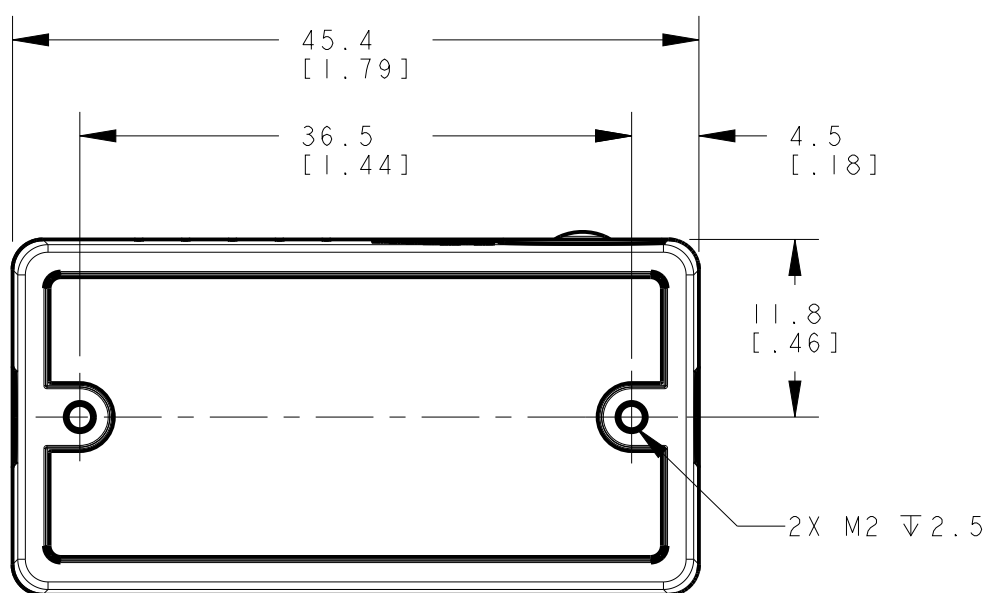

8 7 6 5 4 3 2 1

ISOMETRIC VIEW
SCALE 1:1

NOTES:
1. ALL DIMENSIONS ARE MILLIMETERS [INCHES] UNLESS OTHERWISE NOTED.
2. REFER TO "www.bannerengineering.com" FOR ADDITIONAL DATA AND SPECIFICATIONS.

This drawing is the property of BANNER ENGINEERING CORP. Any use or reproduction, in any form, without prior written permission of Banner is prohibited. © 2015 Banner Engineering Corp.

BANNER BANNER ENGINEERING CORP.
www.bannerengineering.com

TITLE
ABR 3000 ETHERNET SERIES

THIRD ANGLE PROJECTION

SIZE C DRAWING NO. **209231** REV.

SCALE 2:1 SHEET 1 OF 1

8 7 6 5 4 3 2 1 CREO