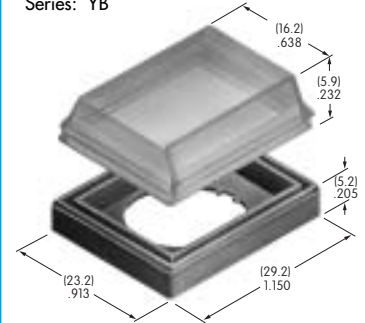

AT4100s

AT4103
Small Color Tipped Knob
Polyester with polyamide tip
Base Color: A
Tip Colors: A B C E F G H
Series: DRA MR

AT4104
Large Color Tipped Knob
Polyester with polyamide tip
Base Color: A
Tip Colors: A B C E F G H
Series: DRA MR

AT4115
Dust Cover
Lid: Polyvinyl chloride
Base: Polyamide
Series: YB