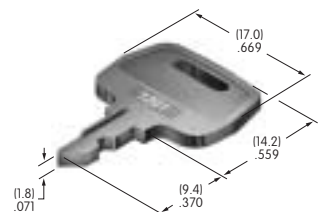

AT4081
Actuator Key
Chrome/zinc alloy
Series: SK