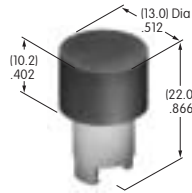

AT418
.512" Dia. Solid Colored Cap
Polycarbonate
Colors: B C D E F G
Series: DLB