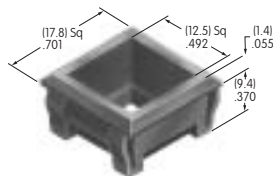

Tin/steel  
Series: MR

**AT546  
Mounting Bracket  
for Block Mounting**

Tin-lead/phosphor bronze  
Series: GB2

**AT547  
Mounter for AT4140**

Polyamide  
Color: A  
Series: JB