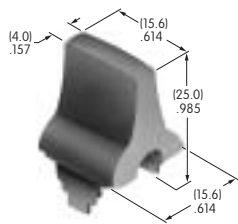

AT426
Solid Colored Paddle
Polycarbonate
Colors: A B C D E F G
Series: MLW