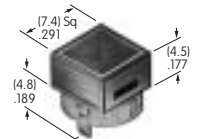

AT4168
Square Indicator Cap for Bright LED

Polycarbonate
Colors: CB DB FB
Series: HB