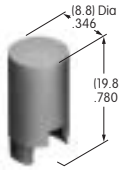

AT417
.346" Dia. Solid Colored Cap
Polycarbonate
Colors: B C D E F G
Series: DLB