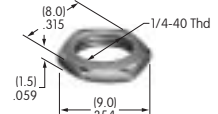

**AT513M
Hex Nut**
Nickel/brass
Series: DRA E EB M MB20 MB25 MR P

**AT515 (M-metric H-inch)
Locking Ring for D Flat Bushing**
Chromate/zinc/steel
Series: DRA M MB24

**AT520
Lockwasher**
Chromate/zinc/steel
Series: HS PS TS

**AT526
Hex Mounting Nut**
Nickel/steel
Series: HS PS TS

**AT530
Panel Mount for Single Pole**
Polycarbonate
Colors: A B C E F G H
Series: A AB

**AT531
Panel Mount for Single or Double Pole**
Polycarbonate
Colors: A B C E F G H
Series: A AB