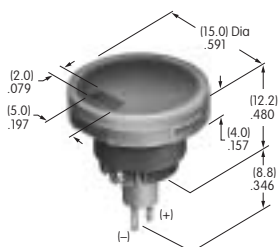

AT3011 Round Spot Illuminated Cap with Built-in LED

Polycarbonate
Cap Colors: JA JB JC JE JF
LED Colors: C D F CF
Voltages: 2 5 12 24
Series: YB