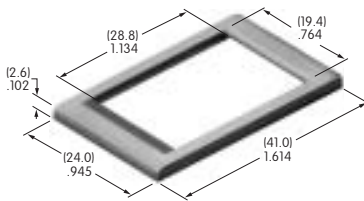

AT206
Bezel
Polycarbonate
Colors: A B C E F G H
Series: LW