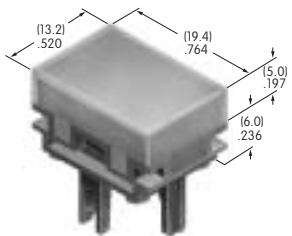

AT4027
Rectangular Colored Insert Cap
Polycarbonate
Colors: JB JC JE JF JG
Series: LB

AT4028
Rectangular Cap for LED
Polycarbonate
Colors: JB JC JD JF
Series: LB