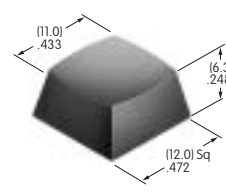

AT4059
Flat Cap
Polycarbonate
Colors: A B C E F G H
Series: JB