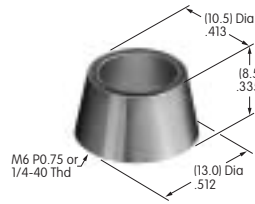

**AT512 (M-metric H-inch)
Conical Nut**
Chrome/brass
Series: EB MB20