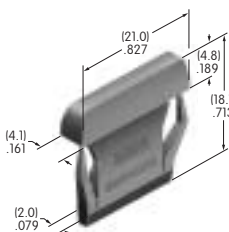

AT4143
End Barrier

Polyamide
Color: A
Series: UB2