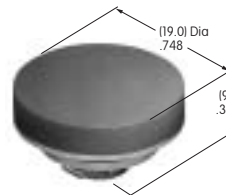

AT4054
Round Solid Colored Cap
Polycarbonate
Colors: BJ CJ EJ FJ GJ
Series: LB Panel Seal