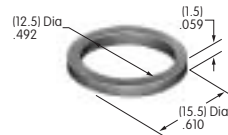

**AT537
O-ring**

Nitrile butadiene rubber
Series: M