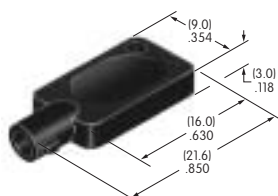

AT4094
Actuator Key
Polyacetal
Color: A
Series: SK