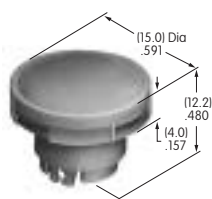

AT3005 Round Cap for Bright LED & Bicolor

Polycarbonate
Colors: JB JC JD JF
Series: YB