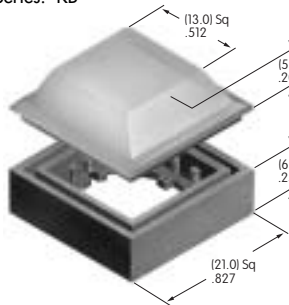

AT495
Splash Cover
Polycarbonate & polyamide
Series: KB