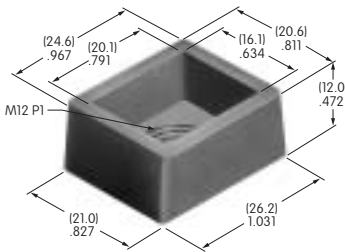

AT452
Rectangular Insert
Polycarbonate
Colors: A B C F G H
Series: MB20 SCB
Used with Screw Adaptor AT080

AT453
Rectangular Shroud
Polycarbonate
Colors: A B H
Series: MB20 SCB