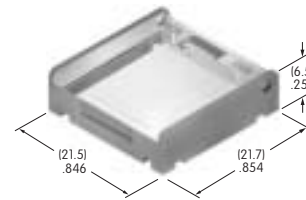

AT4142
Protective Guard, Opens 180°

Spring activated
Cover: Polycarbonate
Base: GFR Polyamide
Series: UB2