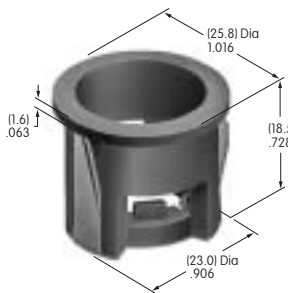

**AT528
Mounter for Round Cap**
Glass fiber reinforced nylon
Color: A
Series: DLB MB20