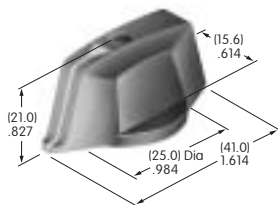

AT432
Small Rotary Knob
Phenolic resin
Color: A
Series: HS PS TS