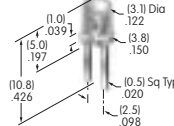

AT631
Single Element LED
Color: B
Series: KB LB YB
T-1 Bi-pin