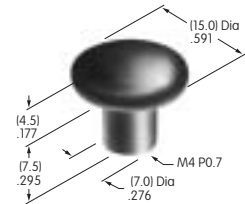

AT424
Push-Pull Knob
Phenolic resin
Colors: A
Series: SB862