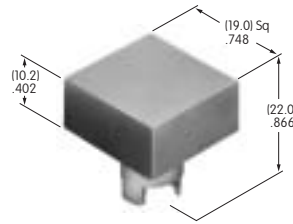

AT419
.748" Sq. Solid Colored Cap
Polycarbonate
Colors: B C D E F G
Series: DLB

AT420
Rocker
Polycarbonate
Colors: B J
Series: LW