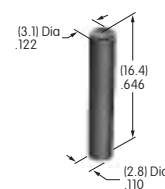

AT460
Long Plastic Toggle Tip
Polyethylene
Colors: A B C E F G
Series: M