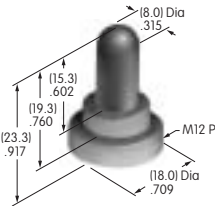

AT402
Splashproof Boot
Silicone rubber
Colors: A C E F H
Series: M P S

AT402C
Splashproof Boot
Silicone rubber
Series: M