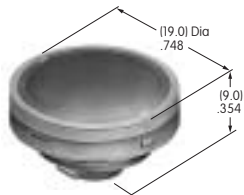

Polycarbonate  
Colors: JB JC JD JF  
Series: LB

**AT4164**  
Round Cap for Bright LED

Polycarbonate  
Colors: JB JC JD JF  
Series: LB

**AT4165**  
Round Cap for Bright LED

Polycarbonate  
Colors: JB JC JD JF  
Series: LB