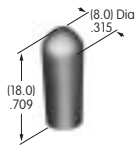

AT406
Bat Lever Cap
Polyvinyl chloride
Colors: A B C D E F G
Series: M P S