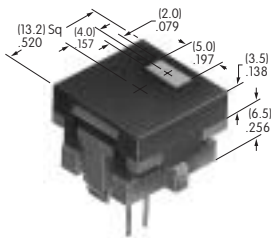

AT480
Square Spot Illuminated Cap
Polycarbonate
Cap Colors: A B C F
LED Colors: C D F CF
Series: LB