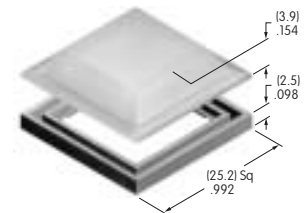

AT4145
Square Splash Cover

Lid: PVC; Gasket: Polyethylene
Series: UB2