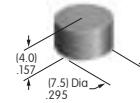

AT500s

AT503
Hex Face Nut
Tin/brass
Series: M P S SB

AT504
Knurled Face Nut
Chrome/brass
Series: M P S SB

AT506
Locking Ring
Chromate/zinc/steel
Series: M MB20 SB

AT507 (M-metric H-inch)
Locking Ring
Chromate/zinc/steel
Series: E EB M MB20 MB24 MR P

AT508
Internal Tooth Lockwasher
Chromate/zinc/steel
Series: M P S SB SK

AT509
Internal Tooth Lockwasher
Chromate/zinc/steel
Series: DRA M MR P S SB