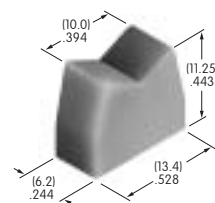

AT4062
Rocker
Polyamide
Colors: A B C
Series: G