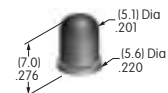

AT416
Lamp Cover for AT602
Silicone rubber
Colors: C D F
Series: LW