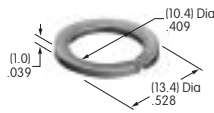

**AT520
Lockwasher**
Chromate/zinc/steel
Series: HS PS TS