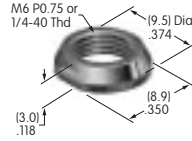

**AT532T (M-metric H-inch)
Threaded Through Dress Nut**

Nickel/brass
Series: E EB M MB20 MB24 P