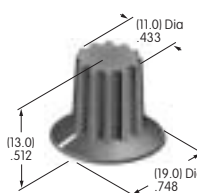

AT433
Knob for Miniature Rotaries
Polyacetal
Color: A
Series: DRA MR