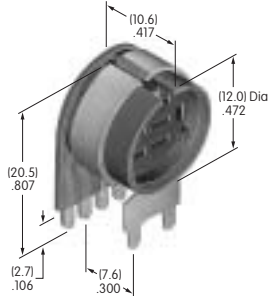

AT085
O-ring
Nitrile butadiene rubber
Series: DRA

AT077
Single Pole Right Angle PC Adaptor
Fiberglass reinforced polyamide
Series: KB