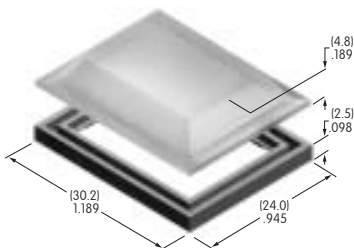

AT4003
.394" Bat Lever Cap
Polyvinyl chloride
Colors: A B C
Series: A B

AT4011
Rectangular Splash Cover
Polyvinyl chloride & polyethylene
Series: LB UB