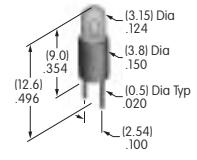

AT611
Incandescent Lamp
Volts: 5 12 28
Series: KB YB
T-1 Bi-pin