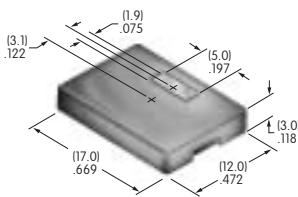

AT4120
Rectangular Spot Illuminated Cap
Polycarbonate
Colors: AB
Series: UB