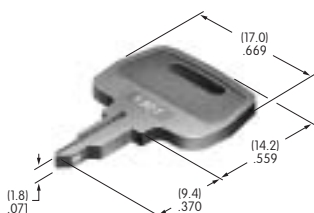

AT4082
Actuator Key
Chrome/zinc alloy
Series: SK