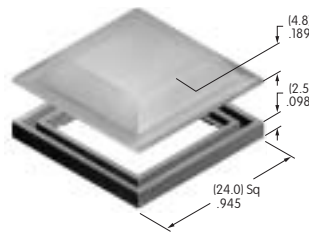

AT4000s

AT4001
Square Splash Cover
Polyvinyl chloride & polyethylene
Series: LB UB