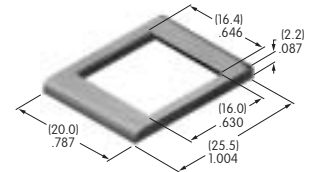

AT204
Bezel
Polycarbonate
Colors: A B C D E F G H
Series: MLW