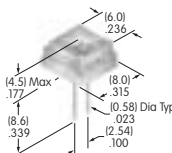

AT626
4-element LED
No Resistor
Colors: C D F
Series: LB
T-1 Bi-pin