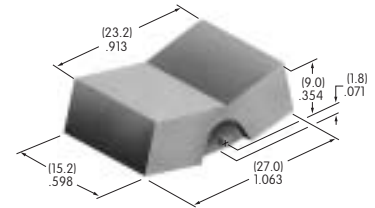

AT4159
Rectangular Cap for Bright LED
Polycarbonate
Colors: JC JD JF
Series: KB

AT4156
.598" Wide Rocker
Polyamide
Colors: A B C E F G H
Series: M P