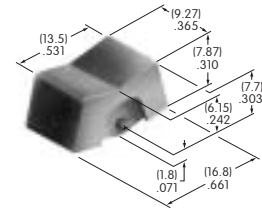

AT4148
.365" Wide Rocker
Polyamide
Colors: A B C E F G H
Series: M M2T P