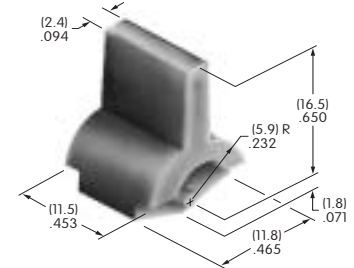

AT4151
.453" Wide Paddle
Polyamide
Colors: A B C E F G H
Series: M M2T P