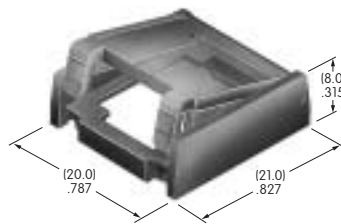

AT499
Protective Guard for Square
Polycarbonate & polyamide
Series: LB

AT500s

AT501 (M-metric H-inch)
Knurled Face Nut
Chrome/brass
Series: E EB M MB20 MB24 P

AT503
Hex Face Nut
Tin/brass
Series: M P S SB