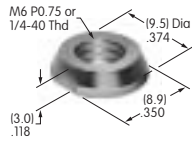

**AT532 (M-metric H-inch)
Dress Cap Nut**

Nickel/brass
Series: E EB M MB20 MB24 P