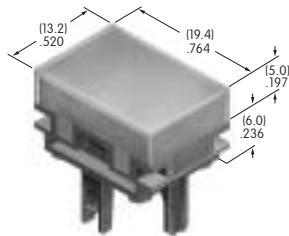

AT4030
Rectangular Nonilluminated Cap
Polycarbonate
Colors: A B C E F G H
Series: LB