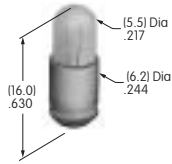

AT604N
Neon Lamp
Volts: 110
Series: DLB
T-1¼ Midget Groove Base