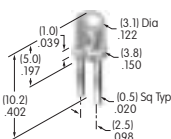

AT625
Single Element LED
Color: G
Series: KB LB YB
T-1 Bi-pin