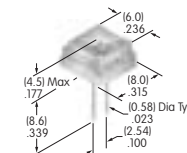

AT2100s

AT627
4-element LED
With Resistor; Volts: 5 12 24
Colors: C D F
Series: LB
T-1 Bi-pin