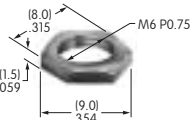

**AT513M
Hex Nut**
Nickel/brass
Series: DRA E EB M MB20 MB25 MR P