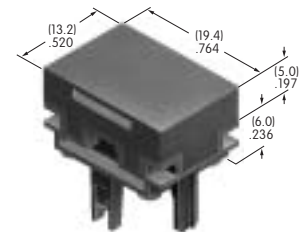

AT4016
Round Spot Illuminated Cap
Polycarbonate
Cap Colors: A B C F
LED Colors: C D F CF
Series: LB

AT4017
Round Nonilluminated Cap
Polycarbonate
Colors: A B C E F G H
Series: LB

AT4021
Rectangular Solid Colored Cap
Polycarbonate
Colors: A BB CB CC EB
FB FF GB GG
Series: KB

AT4022
Rectangular Colored Insert Cap
Polycarbonate
Colors: JB JC JE JF JG
Series: KB

AT4023
Rectangular Cap for LED
Polycarbonate
Colors: JB JC JD JF
Series: KB

AT4024
Protective Guard
Polycarbonate & polyamide
Series: KB

AT4025
Rectangular Splash Cover
Polyvinyl chloride & polyamide
Series: KB

AT4026
Rectangular Solid Colored Cap
Polycarbonate
Colors: BJ CJ EJ FJ GJ
Series: LB

AT4027
Rectangular Colored Insert Cap
Polycarbonate
Colors: JB JC JE JF JG
Series: LB

AT4028
Rectangular Cap for LED
Polycarbonate
Colors: JB JC JD JF
Series: LB

AT4030
Rectangular Nonilluminated Cap
Polycarbonate
Colors: A B C E F G H
Series: LB

AT4031
Square Cap for Bright & Super Bright LED
Polycarbonate
Colors: JB
Series: HB

AT4032
Round Cap for Bright & Super Bright LED
Polycarbonate
Colors: JB
Series: HB

AT4033
Square Indicator Cap
Polycarbonate
Colors: JB
Series: HB

AT4034
Round Indicator Cap
Polycarbonate
Colors: JB
Series: HB

AT4035
Square Nonilluminated Cap
Polycarbonate
Colors: A B C E F G
Series: HB