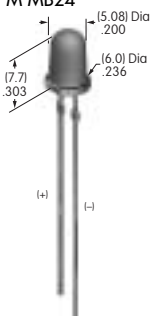

AT070
LED for AT208 Bezel
Colors: C F
Series: EB M MB24