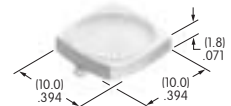

AT4077
Button for Nonilluminated
Polycarbonate
Colors: B C E F G H
Series: JB