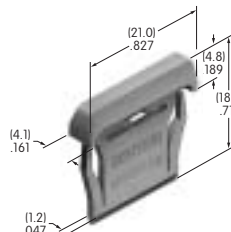

AT4144
Center Barrier

Polyamide
Color: A
Series: UB2