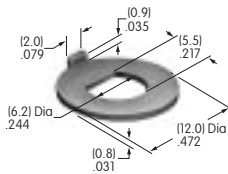

**AT515 (M-metric H-inch)
Locking Ring for D Flat Bushing**
Chromate/zinc/steel
Series: DRA M MB24