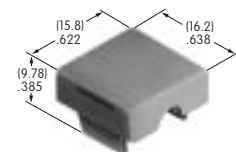

AT429
Indicator Cap
Polycarbonate
Colors: B C D E F G
Series: MLW