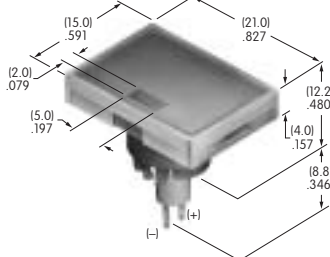

AT3012 Rectangular Spot Illuminated Cap with Built-in LED

Polycarbonate
Cap Colors: JA JB JC JE JF
LED Colors: C D F CF
Voltages: 2 5 12 24
Series: YB