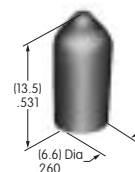

AT434
Bat Lever Cap
Polyvinyl chloride
Colors: A B C E F G
Series: M