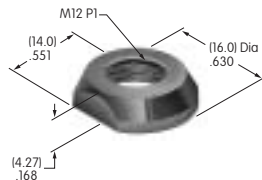

AT056
Dress Cap Nut
Chrome/brass
Series: M P S