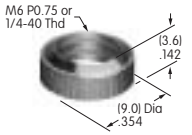

**AT513M
Hex Nut**
Nickel/brass
Series: DRA E EB M MB20 MB25 MR P

**AT515 (M-metric H-inch)
Locking Ring for D Flat Bushing**
Chromate/zinc/steel
Series: DRA M MB24

**AT520
Lockwasher**
Chromate/zinc/steel
Series: HS PS TS

**AT526
Hex Mounting Nut**
Nickel/steel
Series: HS PS TS

**AT530
Panel Mount for Single Pole**
Polycarbonate
Colors: A B C E F G H
Series: A AB

**AT531
Panel Mount for Single or Double Pole**
Polycarbonate
Colors: A B C E F G H
Series: A AB