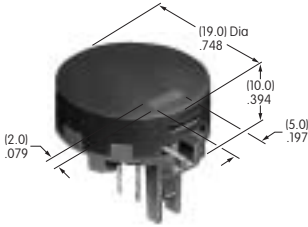

AT4016
Round Spot Illuminated Cap
Polycarbonate
Cap Colors: A B C F
LED Colors: C D F CF
Series: LB

AT4017
Round Nonilluminated Cap
Polycarbonate
Colors: A B C E F G H
Series: LB