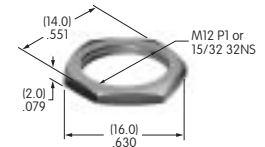

**AT518  
Locking Ring**  
Chromate/zinc/steel  
Series: HS PS TS

**AT520  
Lockwasher**  
Chromate/zinc/steel  
Series: HS PS TS

**AT526  
Hex Mounting Nut**  
Nickel/steel  
Series: HS PS TS

**AT527 (M-metric H-inch)  
Hex Mounting Nut**  
Nickel/steel  
Series: M P S SB SK