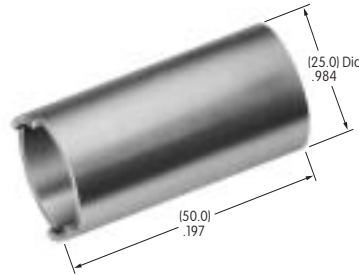

## AT200s

**AT201**  
**ON-OFF Plate for**  
**12mm Threaded Bushing**  
 Nickel/brass  
 Series: M P S

**AT202**  
**ON-OFF Plate for**  
**12mm Threaded Bushing**  
 Nickel/aluminum  
 Colors: Red & black enamel  
 Series: M P S