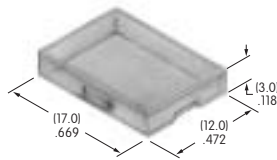

AT4117
Rectangular Transparent Cap for Illuminated
Polycarbonate
Colors: C D F J
Series: UB