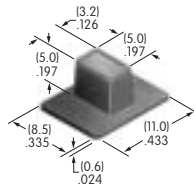

AT4065
Slide Cap
Polycarbonate
Cap Color: A Window: C E F
Series: SS