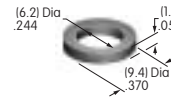

Nickel/brass  
Series: E EB M MB20 MB24 P

**AT533T (M-metric H-inch)  
Threaded Through Dress Nut**

Nickel/brass  
Series: E EB M MB20 MB24 P

**AT535  
Washer for MR Panel Seal**

Nitrile butadiene rubber  
Series: MR