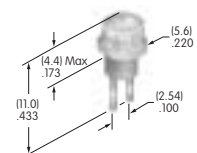

AT628
Dual Element LED
Colors: C D F
Series: KB YB
T-1 Bi-pin