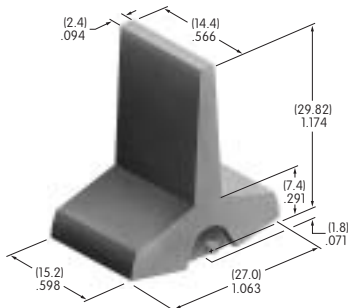

AT4157
.598" Wide Paddle
Polyamide
Colors: A B C E F G H
Series: M P

AT9000s