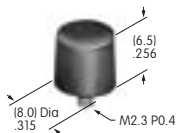

AT413
.315" Dia. Screw-on Cap
PBT
Colors: A B C E F G H
Series: MB20