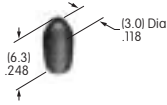

AT4064
.248" Bat Lever Cap
Polyvinyl chloride
Colors: A B C
Series: A B