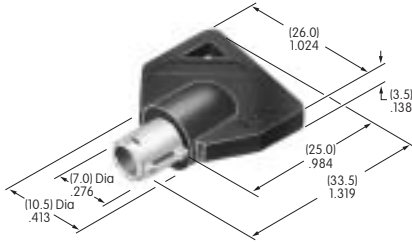

Polyamide  
 Color: A  
 Series: UB2

**AT4145**  
**Square Splash Cover**

Lid: PVC; Gasket: Polyethylene  
 Series: UB2

**AT4146**  
**Tubular Key**  
 Nickel/brass with  
 PBT handle  
 Color: A  
 Series: CKM