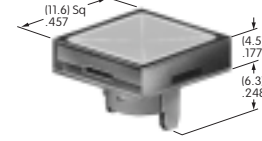

AT4133
Square Cap for
Bright & Super Bright LED

Polycarbonate
Colors: JB
Series: KB