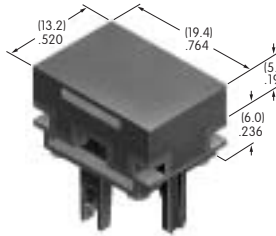

AT4031
Square Cap for Bright & Super Bright LED
Polycarbonate
Colors: JB
Series: HB