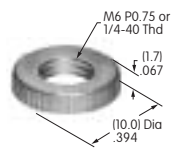

## AT500s

**AT501 (M-metric H-inch)**  
**Knurled Face Nut**  
 Chrome/brass  
 Series: E EB M MB20 MB24 P

**AT503**  
**Hex Face Nut**  
 Tin/brass  
 Series: M P S SB

**AT504**  
**Knurled Face Nut**  
 Chrome/brass  
 Series: M P S SB