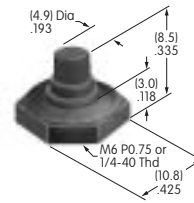

AT4036
Round Nonilluminated Cap
Polycarbonate
Colors: B C E F G
Series: HB

AT4041 (M-metric H-inch)
Waterproof Boot for Momentary
Silicone Rubber
Series: MB

AT4042 (M-metric H-inch)
Waterproof Boot for Alternate
Silicone Rubber
Series: MB

AT4043
Waterproof Boot
Silicone Rubber
Series: MB WB

AT4051
Spot Illuminated Cap
Polycarbonate
Colors: AB
Series: KB

AT4052
Spot Illuminated Cap
Polycarbonate
Colors: AB
Series: HB

AT4054
Round Solid Colored Cap
Polycarbonate
Colors: BJ CJ EJ FJ GJ
Series: LB Panel Seal

AT4055
Round Colored Insert Cap
Polycarbonate
Colors: JB JC JE JF JG
Series: LB Panel Seal

AT4056
Round Cap for LED
Polycarbonate
Colors: JB JC JD JF
Series: LB Panel Seal

AT4057
Protective Guard for Rectangular
Polycarbonate
Series: LB

AT4058
Sculptured Cap
Polyamide
Colors: A B C E F G H
Series: JB

AT4059
Flat Cap
Polycarbonate
Colors: A B C E F G H
Series: JB

AT4060
Clear Cap w/Colored Diffuser
Polycarbonate
Colors: JB JC JE JF
Series: JB

AT4061
Snap-in Knob
Polyamide
Knob Color: A
Flange Color: J
Series: DR

AT4062
Rocker
Polyamide
Colors: A B C
Series: G

AT4063
.157" Dia. Slip-on Cap
Polyamide
Colors: A B C
Series: GB