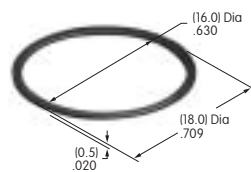

AT089
O-ring for YB Panel Seal
Nitrile butadiene rubber
Series: YB