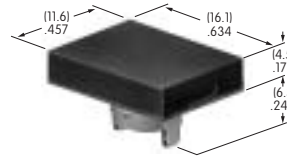

AT4021
Rectangular Solid Colored Cap
Polycarbonate
Colors: A BB CB CC EB
FB FF GB GG
Series: KB