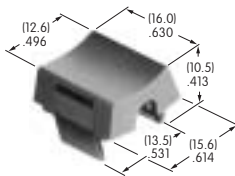

AT405
Solid Colored Rocker
Polycarbonate
Colors: A B C D E F G
Series: MLW

AT406
Bat Lever Cap
Polyvinyl chloride
Colors: A B C D E F G
Series: M P S