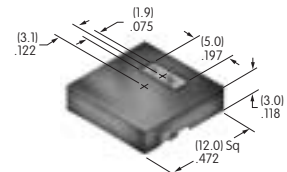

AT4119
Square Spot Illuminated Cap
Polycarbonate
Color: AB
Series: UB