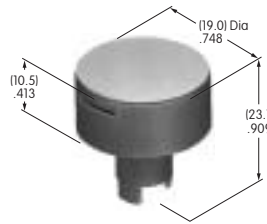

AT442
.394" Dia. Snap-on Cap
Polycarbonate
Colors: A B C E F G H
Series: EB M2B MB20

AT443
.315" Dia. Snap-on Cap
Polycarbonate
Colors: A B C E F G H
Series: EB M2B MB20

AT444
Bat Lever Conical Cap
Polyethylene
Colors: A B C E F G
Series: E M M2T

AT445
Cap for Color Tipped Cone Toggle
Polycarbonate
Colors: A B C E F G
Series: M

AT446
.748" Dia. Round Design Cap
Polycarbonate
Holder Color: A
Lens Color: B C F G
Series: DLB