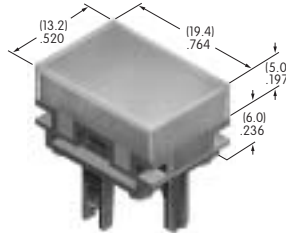

AT4163
Rectangular Cap for Bright LED

Polycarbonate
Colors: JB JC JD JF
Series: LB