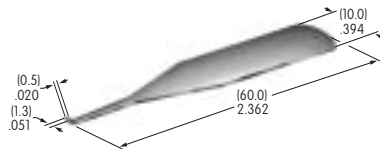

AT100s

AT105
Cap Removal Tool
Stainless steel
Series: HB KB LB UB YB