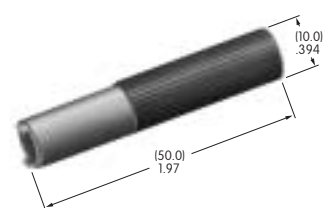

AT110
Socket Wrench
Brass
Series: HB