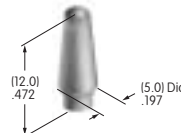

AT415
Bat Lever Cap
Polyethylene
Colors: A B C E F G
Series: E M M2T