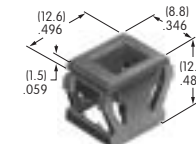

**AT530
Panel Mount for Single Pole**
Polycarbonate
Colors: A B C E F G H
Series: A AB