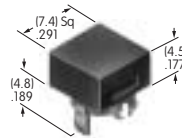

AT4035
Square Nonilluminated Cap
Polycarbonate
Colors: A B C E F G
Series: HB