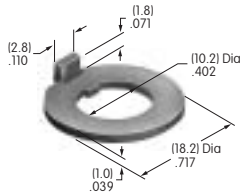

**AT518
Locking Ring**
Chromate/zinc/steel
Series: HS PS TS