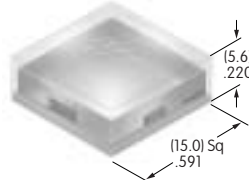

AT3076
Flat Cap for Illuminated with Lens/Diffuser
Polycarbonate
Colors: JB JC JD JF
Series: UB2