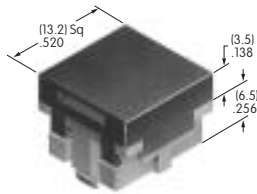

AT475
.201" Dia. Cap
Polyamide
Colors: A B C
Series: AB BB FB M2B MB24

AT476
Square Solid Colored Cap
Polycarbonate
Colors: BJ CJ EJ FJ GJ
Series: LB