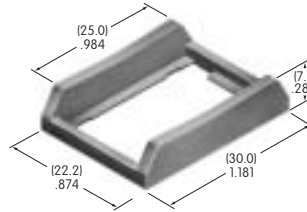

AT214
ON-OFF Plate for 12mm Threaded Bushing
Nickel/aluminum
Colors: Red & black ink
Series: M P S

AT215
ON-OFF Plate for 12mm Threaded Bushing
Nickel/aluminum
Colors: Red & black enamel
Series: M P S

AT217
Small Bezel
Polyamide
Colors: A B H
Series: JWM

AT218
Large Bezel
Polyamide
Colors: A B H
Series: JWJ

AT400s

AT401
Splashproof Boot
Nitrile butadiene rubber
Colors: A H
Series: M P S

AT402
Splashproof Boot
Silicone rubber
Colors: A C E F H
Series: M P S

AT402C
Splashproof Boot
Silicone rubber
Series: M

AT405
Solid Colored Rocker
Polycarbonate
Colors: A B C D E F G
Series: MLW

AT406
Bat Lever Cap
Polyvinyl chloride
Colors: A B C D E F G
Series: M P S

AT407
.394" Dia. Screw-on Cap
PBT
Colors: A B C E F G H
Series: MB20

AT412
.748" Dia. Screw-on Cap
Polystyrene
Colors: A B C F
Series: MB20 SCB WB

AT413
.315" Dia. Screw-on Cap
PBT
Colors: A B C E F G H
Series: MB20

AT414
.520" Dia. Screw-on Cap
PBT
Colors: A B C D E F G H
Series: MB20 SB SCB WB

AT415
Bat Lever Cap
Polyethylene
Colors: A B C E F G
Series: E M M2T

AT416
Lamp Cover for AT602
Silicone rubber
Colors: C D F
Series: LW