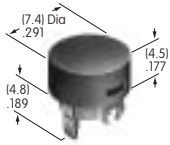

AT4036
Round Nonilluminated Cap
Polycarbonate
Colors: B C E F G
Series: HB