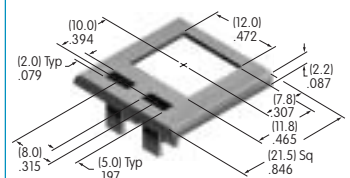

AT213
Bezel with 2 AT618 LEDs
Polycarbonate
Color: A
Series: EB M MB24