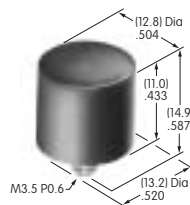

AT414
.520" Dia. Screw-on Cap
PBT
Colors: A B C D E F G H
Series: MB20 SB SCB WB