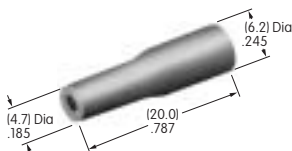

## AT100s

**AT105**  
**Cap Removal Tool**  
 Stainless steel  
 Series: HB KB LB UB YB

**AT106**  
**Socket Wrench**  
 Aluminum with black alumite finish  
 Series: YB

**AT107**  
**Lamp Extractor**  
 Polyvinyl chloride  
 Series: KB LW MLW YB