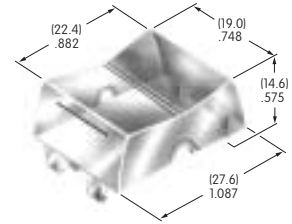

**AT418**  
**.512" Dia. Solid Colored Cap**  
 Polycarbonate  
 Colors: B C D E F G  
 Series: DLB

**AT419**  
**.748" Sq. Solid Colored Cap**  
 Polycarbonate  
 Colors: B C D E F G  
 Series: DLB

**AT420**  
**Rocker**  
 Polycarbonate  
 Colors: B J  
 Series: LW