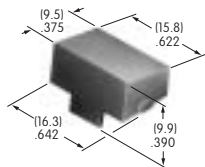

AT421
Filter for AT420
Polyethylene
Colors: B C D E F G
Series: LW