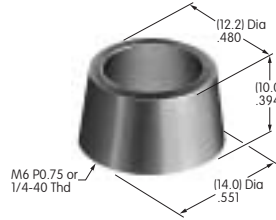

**AT516
O-ring**
Nitrile butadiene rubber
Series: M MB20

**AT512C (M-metric H-inch)
Conical Nut**
Chrome/brass
Series: EB MB20