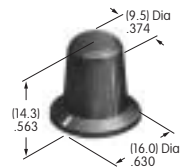

AT4100s

AT4103
Small Color Tipped Knob
Polyester with polyamide tip
Base Color: A
Tip Colors: A B C E F G H
Series: DRA MR