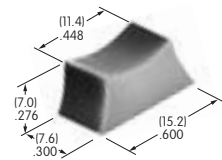

AT066
.300" Wide Rocker
Polyamide
Colors: A B C E F G
Series: A