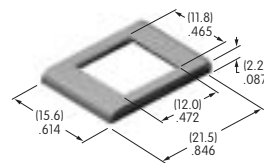

AT207
Bezel
Polycarbonate
Colors: A B C E F G H
Series: EB M MB24 M2100