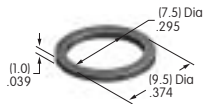

AT089
O-ring for YB Panel Seal
Nitrile butadiene rubber
Series: YB

AT100s

AT105
Cap Removal Tool
Stainless steel
Series: HB KB LB UB YB

AT107
Lamp Extractor
Polyvinyl chloride
Series: KB LW MLW YB