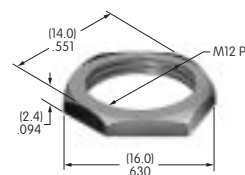

## AT500s

**AT501 (M-metric H-inch)**  
**Knurled Face Nut**  
 Chrome/brass  
 Series: E EB M MB20 MB24 P

**AT503**  
**Hex Face Nut**  
 Tin/brass  
 Series: M P S SB

**AT504**  
**Knurled Face Nut**  
 Chrome/brass  
 Series: M P S SB