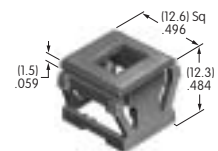

**AT531
Panel Mount for Single or Double Pole**
Polycarbonate
Colors: A B C E F G H
Series: A AB