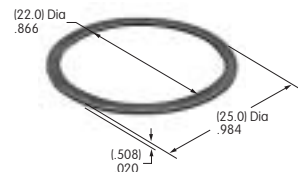

AT080
Screw Adaptor for AT452 & AT454
Brass
Series: MB20 SCB

AT075
O-ring for LB Panel Seal
Nitrile butadiene rubber
Series: LB