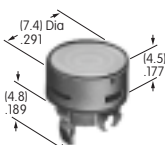

AT4032
Round Cap for Bright & Super Bright LED
Polycarbonate
Colors: JB
Series: HB