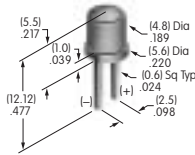

AT614
Single Element LED
Colors: C D F
Series: KB LB
T-1½ Cylindrical