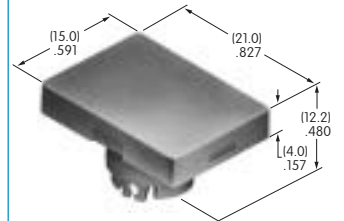

AT3003 Rectangular Solid Cap

Polycarbonate
Colors: BB CB EB FB GB
Series: YB