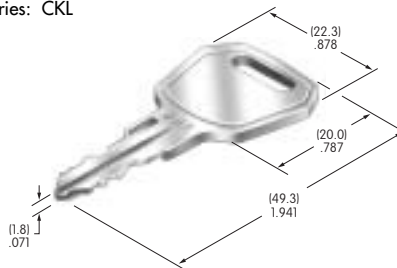

AT4158
Square Cap for Bright LED
Polycarbonate
Colors: JC JD JF
Series: KB

AT4153
Flat Key
Chrome/brass
Series: CKL