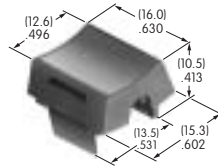

**AT435**  
**Screw-on Cap**  
 Chrome/Brass  
 Series: SB265 SB285

**AT438**  
**Design Rocker**  
 Polycarbonate  
 Colors: B C D F G  
 Series: MLW

**AT442**  
**.394" Dia. Snap-on Cap**  
 Polycarbonate  
 Colors: A B C E F G H  
 Series: EB M2B MB20