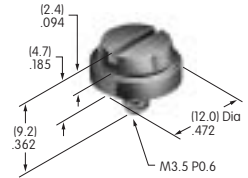

AT089
O-ring for YB Panel Seal
Nitrile butadiene rubber
Series: YB

AT100s

AT105
Cap Removal Tool
Stainless steel
Series: HB KB LB UB YB

AT107
Lamp Extractor
Polyvinyl chloride
Series: KB LW MLW YB