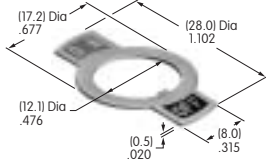

AT214
ON-OFF Plate for 12mm Threaded Bushing
Nickel/aluminum
Colors: Red & black ink
Series: M P S