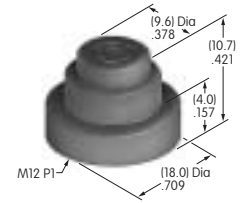

AT4043
Waterproof Boot
Silicone Rubber
Series: MB WB