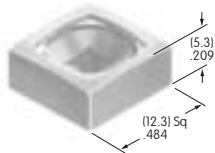

AT4078
Frame for AT4077
Polycarbonate
Colors: B C E F G H
Series: JB