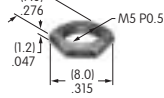

**AT536
Hex Nut**

Nickel/brass
Series: FB