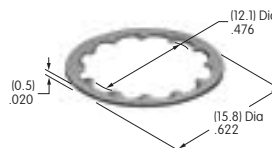

AT508
Internal Tooth Lockwasher
Chromate/zinc/steel
Series: M P S SB SK