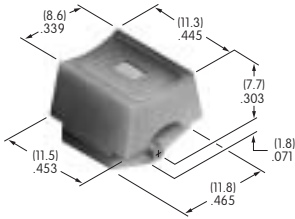

AT466
.453" False Illuminated Rocker
Polycarbonate
Color: A with B/C
Series: M