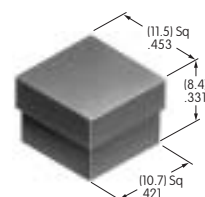

AT465
.453" Square Cap
Polycarbonate
Colors: A B C E F G H
Series: EB MB24