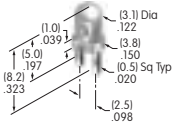

AT630
Single Element LED
Color: F
Series: HB
T-1 Bi-pin