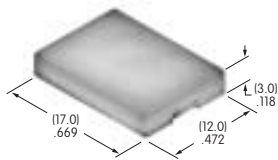

AT4116
Rectangular Opaque Cap for Nonilluminated
Polycarbonate
Colors: A B C E F G
Series: UB