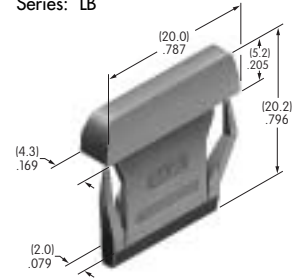

AT497
End Barrier
Polyamide
Colors: A
Series: LB