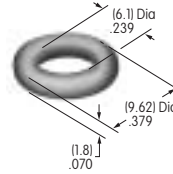

**AT513M
Hex Nut**
Nickel/brass
Series: DRA E EB M MB20 MB25 MR P

**AT515 (M-metric H-inch)
Locking Ring for D Flat Bushing**
Chromate/zinc/steel
Series: DRA M MB24

**AT520
Lockwasher**
Chromate/zinc/steel
Series: HS PS TS

**AT526
Hex Mounting Nut**
Nickel/steel
Series: HS PS TS

**AT530
Panel Mount for Single Pole**
Polycarbonate
Colors: A B C E F G H
Series: A AB

**AT531
Panel Mount for Single or Double Pole**
Polycarbonate
Colors: A B C E F G H
Series: A AB