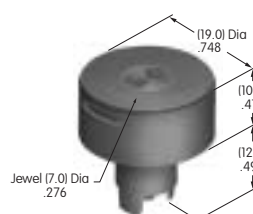

AT464
.748" Dia. Round Spot Illuminated Cap
Polycarbonate
Color: A
Series: DLB