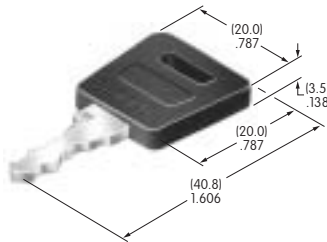

AT4147
Flat Key
Nickel/brass with
PBT handle
Color: A
Series: CKM