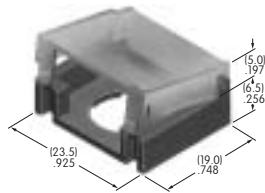

AT4024
Protective Guard
Polycarbonate & polyamide
Series: KB