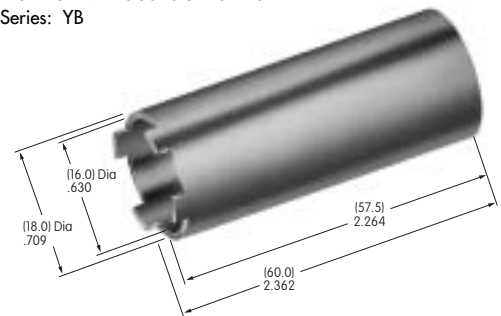

AT106
Socket Wrench
Aluminum with black alumite finish
Series: YB