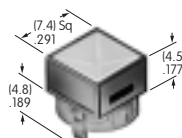

AT4033
Square Indicator Cap
Polycarbonate
Colors: JB
Series: HB