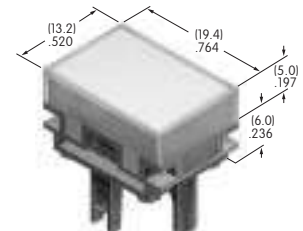

AT4130
Rectangular Cap for Super Bright LED
Polycarbonate
Colors: JB
Series: LB