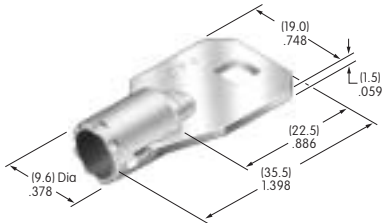

AT4152
Tubular Key
Nickel/brass
Series: CKL