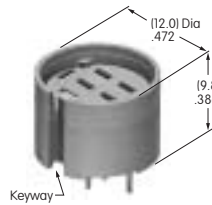

AT700s

AT701
Single Pole
Straight PC Adaptor
Glass fiber reinforced polyamide
Series: KB