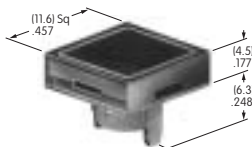

AT487
Square Colored Insert Cap
Polycarbonate
Colors: JB JC JE JF JG
Series: KB