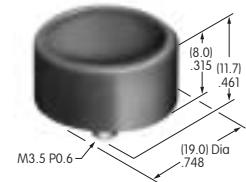

AT412
.748" Dia. Screw-on Cap
Polystyrene
Colors: A B C F
Series: MB20 SCB WB