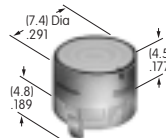

AT4034
Round Indicator Cap
Polycarbonate
Colors: JB
Series: HB