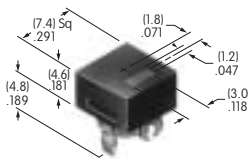

AT4036
Round Nonilluminated Cap
Polycarbonate
Colors: B C E F G
Series: HB

AT4041 (M-metric H-inch)
Waterproof Boot for Momentary
Silicone Rubber
Series: MB

AT4042 (M-metric H-inch)
Waterproof Boot for Alternate
Silicone Rubber
Series: MB

AT4043
Waterproof Boot
Silicone Rubber
Series: MB WB

AT4051
Spot Illuminated Cap
Polycarbonate
Colors: AB
Series: KB

AT4052
Spot Illuminated Cap
Polycarbonate
Colors: AB
Series: HB

AT4054
Round Solid Colored Cap
Polycarbonate
Colors: BJ CJ EJ FJ GJ
Series: LB Panel Seal

AT4055
Round Colored Insert Cap
Polycarbonate
Colors: JB JC JE JF JG
Series: LB Panel Seal

AT4056
Round Cap for LED
Polycarbonate
Colors: JB JC JD JF
Series: LB Panel Seal

AT4057
Protective Guard for Rectangular
Polycarbonate
Series: LB

AT4058
Sculptured Cap
Polyamide
Colors: A B C E F G H
Series: JB

AT4059
Flat Cap
Polycarbonate
Colors: A B C E F G H
Series: JB

AT4060
Clear Cap w/Colored Diffuser
Polycarbonate
Colors: JB JC JE JF
Series: JB

AT4061
Snap-in Knob
Polyamide
Knob Color: A
Flange Color: J
Series: DR

AT4062
Rocker
Polyamide
Colors: A B C
Series: G

AT4063
.157" Dia. Slip-on Cap
Polyamide
Colors: A B C
Series: GB