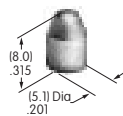

AT427
Cap for Locking Lever (code L)
Bright nickel
Brushed or colored aluminum
Colors: A C G 9
Series: M P