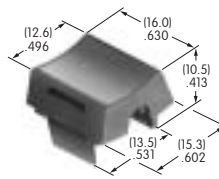

AT4125
LED Rocker
Polycarbonate
Colors: B C E F
Series: MLW