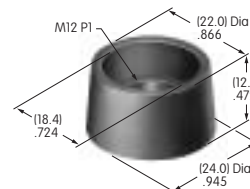

AT454
Round Insert
Polycarbonate
Colors: A B C F G H
Series: MB20 SCB
Used with Screw Adaptor AT080

AT455
Round Shroud
Polycarbonate
Colors: A B H
Series: MB20 SCB