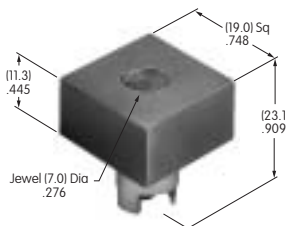

AT463
.748" Sq. Spot Illuminated Cap
Polycarbonate
Color: A
Series: DLB