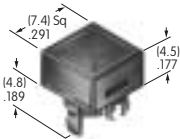

AT4166
Square Cap for Bright LED

Polycarbonate
Colors: CB DB FB
Series: HB