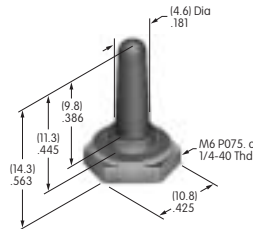

AT429
Indicator Cap
Polycarbonate
Colors: B C D E F G
Series: MLW