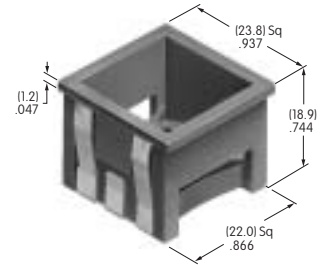

**AT527 (M-metric H-inch)
Hex Mounting Nut**
Nickel/steel
Series: M P S SB SK

**AT517
Mounter for Square Cap**
Glass fiber reinforced nylon
Color: A
Series: DLB