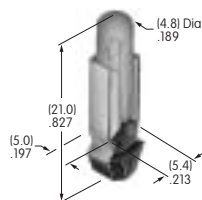

AT600s

**AT602
Incandescent Lamp**

Volts: 6 12 18 24 28
Series: LW MLW
T-1 1/2 Pilot Slide Base