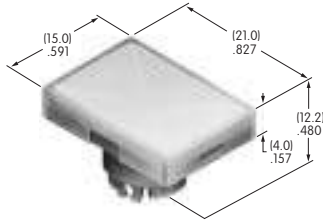

AT3016
Rectangular Cap for Super Bright LED
Polycarbonate
Colors: JB
Series: YB