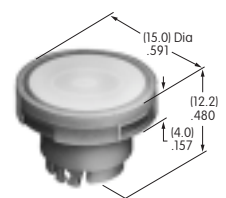

AT3015 Round Cap for Super Bright LED

Polycarbonate
Colors: JB
Series: YB