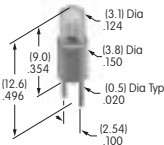

AT615
Neon Lamp
Volts: 110
Series: KB
T-1 Bi-pin