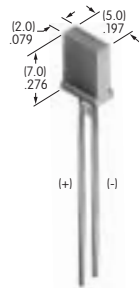

AT618
Single Element LED
Colors: C E F
Used for AT213, AT480, & AT4016