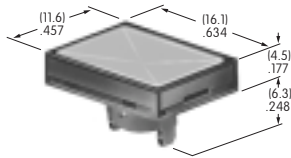

AT4134
Rectangular Cap for
Bright & Super Bright LED

Polycarbonate
Colors: JB
Series: KB