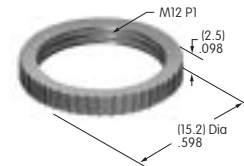

## AT500s

**AT501 (M-metric H-inch)**  
**Knurled Face Nut**  
 Chrome/brass  
 Series: E EB M MB20 MB24 P

**AT503**  
**Hex Face Nut**  
 Tin/brass  
 Series: M P S SB

**AT504**  
**Knurled Face Nut**  
 Chrome/brass  
 Series: M P S SB