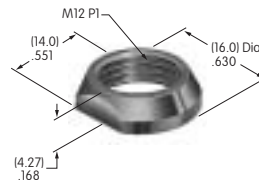

AT056T
Threaded Through Dress Nut
Chrome/brass
Series: M P S SB SB40