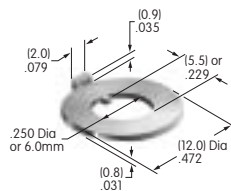

AT507 (M-metric H-inch)
Locking Ring
Chromate/zinc/steel
Series: E EB M MB20 MB24 MR P