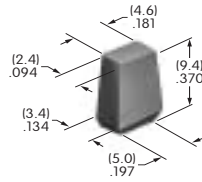

AT467
Short Paddle
PBT
Colors: A B C E F G H
Series: A B M