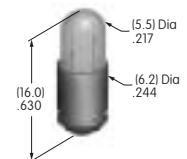

**AT604
Incandescent Lamp**

Volts: 6 14 28
Series: DLB
T-1 3/4 Midget Groove Base