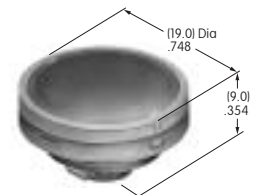

AT4055
Round Colored Insert Cap
Polycarbonate
Colors: JB JC JE JF JG
Series: LB Panel Seal