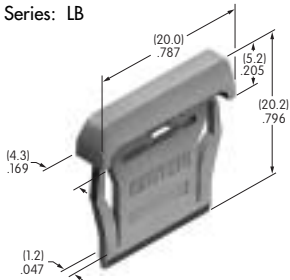

AT498
Center Barrier
Polyamide
Colors: A
Series: LB