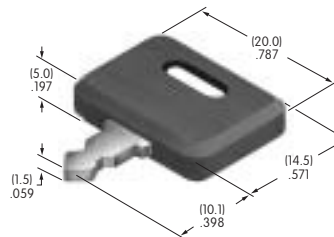

AT4080
Actuator Key
Bright nickel/brass with ABS resin handle
Color: A
Series: SK