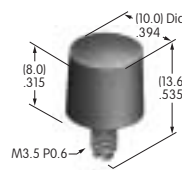

AT089
O-ring for YB Panel Seal
Nitrile butadiene rubber
Series: YB

AT100s

AT105
Cap Removal Tool
Stainless steel
Series: HB KB LB UB YB

AT107
Lamp Extractor
Polyvinyl chloride
Series: KB LW MLW YB