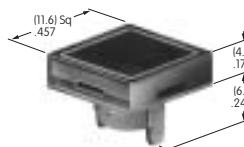

AT496
.295" Dia. Cap
Polyamide
Colors: A B C
Series: AB BB FB M2B MB24

AT489
Square Cap for LED
Polycarbonate
Colors: JB JC JD JF
Series: KB