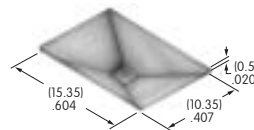

AT4118
Diffuser for AT4117 Rectangular Transparent Cap
Polycarbonate
Colors: B C D F
Series: UB