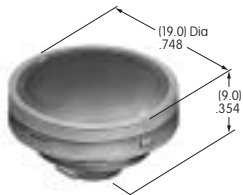

AT4056
Round Cap for LED
Polycarbonate
Colors: JB JC JD JF
Series: LB Panel Seal