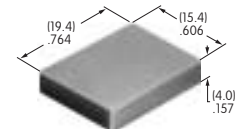

AT452
Rectangular Insert
Polycarbonate
Colors: A B C F G H
Series: MB20 SCB
Used with Screw Adaptor AT080