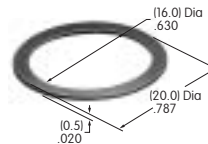

**AT536  
Hex Nut**

Nickel/brass  
Series: FB

**AT537  
O-ring**

Nitrile butadiene rubber  
Series: M

**AT541  
O-ring for Panel Seal with  
Splash Cover**

Nitrile butadiene rubber  
Series: YB

**AT543  
Support Bracket**