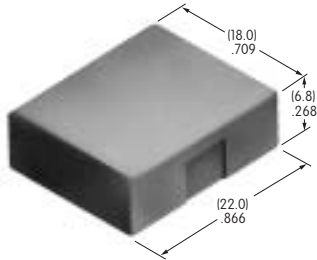

### AT3015 Round Cap for Super Bright LED

Polycarbonate  
Colors: JB  
Series: YB

**AT3016**  
**Rectangular Cap for Super Bright LED**  
 Polycarbonate  
 Colors: JB  
 Series: YB

**AT3021**  
**Flat Cap for Barrier Flange**  
 Polyphenylene oxide  
 Colors: A B C H  
 Series: JP