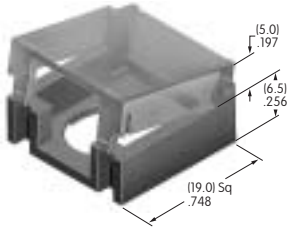

**AT494**  
**Protective Guard**  
 Polycarbonate & polyamide  
 Series: KB

**AT495**  
**Splash Cover**  
 Polycarbonate & polyamide  
 Series: KB

**AT496**  
**.295" Dia. Cap**  
 Polyamide  
 Colors: A B C  
 Series: AB BB FB M2B MB24