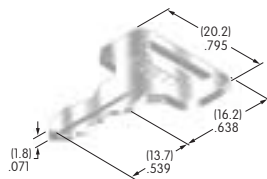

AT4124
Actuator Key
Chrome/brass
Series: SK