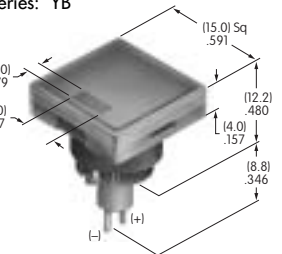

AT3010 Square Spot Illuminated Cap with Built-in LED

Polycarbonate
Cap Colors: JA JB JC JE JF
LED Colors: C D F CF
Voltages: 2 5 12 24
Series: YB