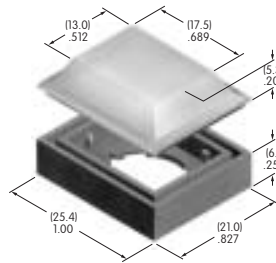

AT4026
Rectangular Solid Colored Cap
Polycarbonate
Colors: BJ CJ EJ FJ GJ
Series: LB