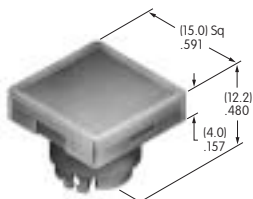

AT3004 Square Cap for Bright LED & Bicolor

Polycarbonate
Colors: JB JC JD JF
Series: YB