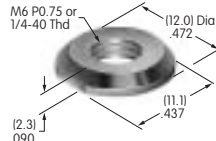

**AT533T (M-metric H-inch)
Threaded Through Dress Nut**

Nickel/brass
Series: E EB M MB20 MB24 P