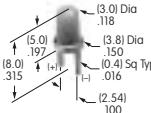

AT616
Single Element LED
Colors: C E F
Series: HB
T-1 Bi-pin