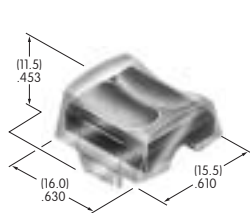

AT4127
Sculptured Rocker
Polycarbonate
Colors: B C E F
Series: MLW