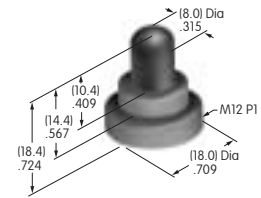

AT214
ON-OFF Plate for 12mm Threaded Bushing
Nickel/aluminum
Colors: Red & black ink
Series: M P S

AT215
ON-OFF Plate for 12mm Threaded Bushing
Nickel/aluminum
Colors: Red & black enamel
Series: M P S

AT217
Small Bezel
Polyamide
Colors: A B H
Series: JWM

AT218
Large Bezel
Polyamide
Colors: A B H
Series: JWJ

AT400s

AT401
Splashproof Boot
Nitrile butadiene rubber
Colors: A H
Series: M P S

AT402
Splashproof Boot
Silicone rubber
Colors: A C E F H
Series: M P S

AT402C
Splashproof Boot
Silicone rubber
Series: M

AT405
Solid Colored Rocker
Polycarbonate
Colors: A B C D E F G
Series: MLW

AT406
Bat Lever Cap
Polyvinyl chloride
Colors: A B C D E F G
Series: M P S

AT407
.394" Dia. Screw-on Cap
PBT
Colors: A B C E F G H
Series: MB20

AT412
.748" Dia. Screw-on Cap
Polystyrene
Colors: A B C F
Series: MB20 SCB WB

AT413
.315" Dia. Screw-on Cap
PBT
Colors: A B C E F G H
Series: MB20

AT414
.520" Dia. Screw-on Cap
PBT
Colors: A B C D E F G H
Series: MB20 SB SCB WB

AT415
Bat Lever Cap
Polyethylene
Colors: A B C E F G
Series: E M M2T

AT416
Lamp Cover for AT602
Silicone rubber
Colors: C D F
Series: LW