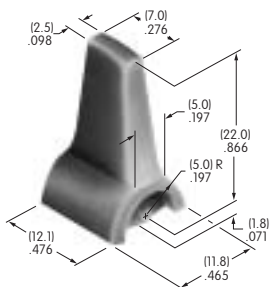

AT461
.476" Wide Paddle
Polycarbonate
Colors: A B C E F G H
Series: M M2T