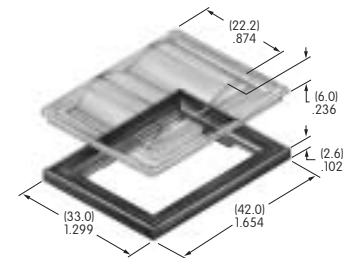

AT4126
Splash Cover
Polyvinyl chloride & polyamide
Color: A
Series: JWL