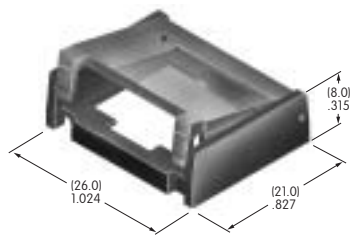

AT4057
Protective Guard for Rectangular
Polycarbonate
Series: LB

AT4058
Sculptured Cap
Polyamide
Colors: A B C E F G H
Series: JB