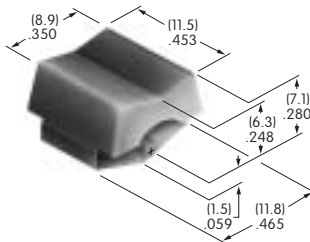

AT4150
.453" Wide Rocker
Polyamide
Colors: A B C E F G H
Series: M M2T P