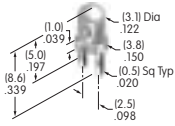

AT629
Single Element LED
Color: B
Series: HB
T-1 Bi-pin