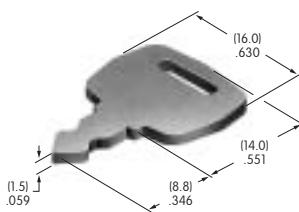

AT4079
Actuator Key
Bright nickel/brass
Series: SK