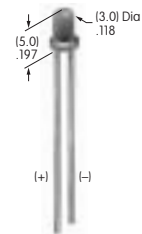

AT617
Single Element LED
Colors: C E F
Used for AT212 Bezel