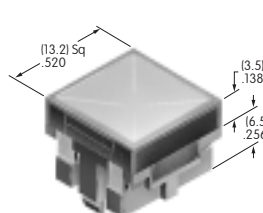

AT4129
Square Cap for Super Bright LED
Polycarbonate
Colors: JB
Series: LB