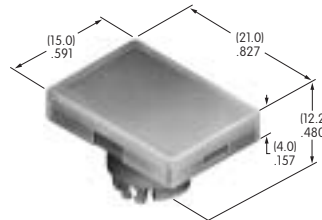

AT3006 Rectangular Cap for Bright LED & Bicolor

Polycarbonate
Colors: JB JC JD JF
Series: YB