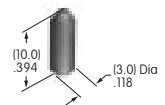

## AT4000s

**AT4001**  
**Square Splash Cover**  
 Polyvinyl chloride & polyethylene  
 Series: LB UB

**AT4002**  
**Round Splash Cover**  
 Polyvinyl chloride & polyethylene  
 Series: LB

**AT4003**  
**.394" Bat Lever Cap**  
 Polyvinyl chloride  
 Colors: A B C  
 Series: A B