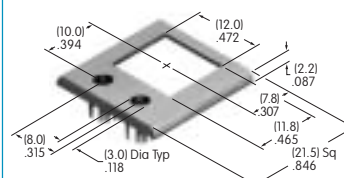

AT212
Bezel with 2 AT617 LEDs
Polycarbonate
Color: A
Series: EB M MB24