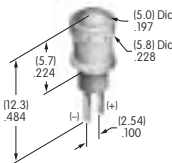

AT621
6-element Bicolor LED
Colors: CF
Series: YB
T-1½ Bi-pin