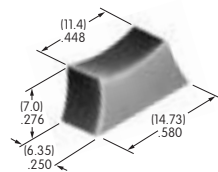

AT062
.250" Wide Rocker
Polyamide
Colors: A B C E F G
Series: A