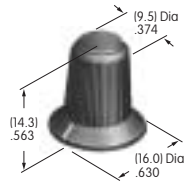

## AT4100s

**AT4103**  
**Small Color Tipped Knob**  
 Polyester with polyamide tip  
 Base Color: A  
 Tip Colors: A B C E F G H  
 Series: DRA MR

**AT4104**  
**Large Color Tipped Knob**  
 Polyester with polyamide tip  
 Base Color: A  
 Tip Colors: A B C E F G H  
 Series: DRA MR