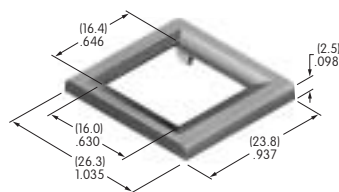

## AT9000s

**AT9201**  
Bezel

Polycarbonate  
Colors: A B C E F G H  
Series: MLW

**AT9410**  
Round Splash Cover

Lid: Polyvinyl chloride  
Base: Polyethylene  
O-ring: Nitrile butadiene rubber  
Series: LB Panel Seal