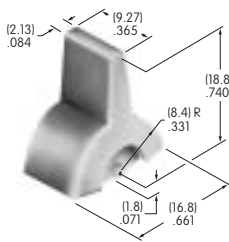

AT4149
.365" Wide Paddle
Polyamide
Colors: A B C E F G H
Series: M M2T P