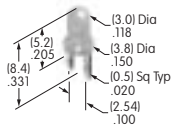

AT633
Single Element LED
Colors: C D F
Series: HB
T-1 Bi-pin