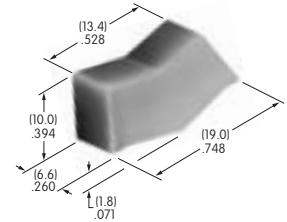

AT469
.260" Wide Rocker
PBT
Colors: A B C D E F G H
Series: A