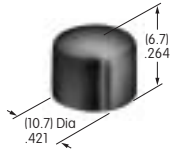

AT435
Screw-on Cap
Chrome/Brass
Series: SB265 SB285