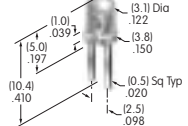

AT632
Single Element LED
Color: F
Series: KB LB YB
T-1 Bi-pin