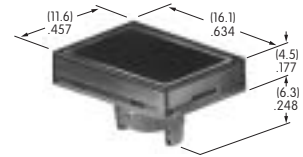

AT4022
Rectangular Colored Insert Cap
Polycarbonate
Colors: JB JC JE JF JG
Series: KB