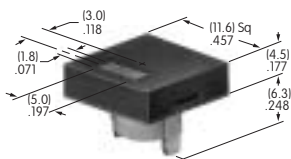

AT4051
Spot Illuminated Cap
Polycarbonate
Colors: AB
Series: KB

AT4052
Spot Illuminated Cap
Polycarbonate
Colors: AB
Series: HB