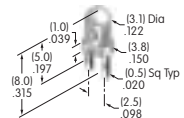

AT624
Single Element LED
Color: G
Series: HB
T-1 Bi-pin