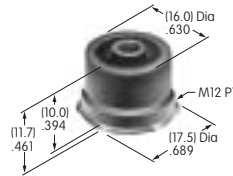

AT400s

AT401
Splashproof Boot
Nitrile butadiene rubber
Colors: A H
Series: M P S