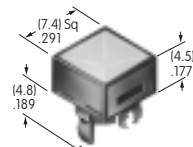

AT4031
Square Cap for Bright & Super Bright LED
Polycarbonate
Colors: JB
Series: HB