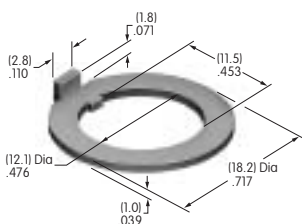

**AT511 (M-metric H-inch)
Knurled Cap Nut**
Chrome/brass
Series: E EB M MB20 MB24 P

AT506
Locking Ring
Chromate/zinc/steel
Series: M MB20 SB