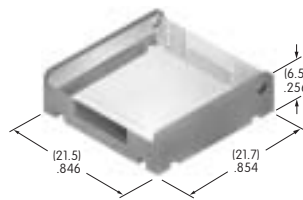

**AT4139**  
**Flat Cap**

Polycarbonate  
 Colors: A B C H  
 Series: JB

**AT4140**  
**Cap**

Polycarbonate  
 Colors: A B C H  
 Series: JB

**AT4141**  
**Protective Guard, Opens 90°**

Cover: Polycarbonate  
 Base: GFR Polyamide  
 Series: UB2