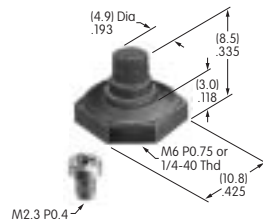

AT4041 (M-metric H-inch)
Waterproof Boot for Momentary
Silicone Rubber
Series: MB

AT4042 (M-metric H-inch)
Waterproof Boot for Alternate
Silicone Rubber
Series: MB