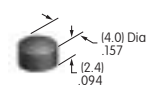

AT4063
.157" Dia. Slip-on Cap
Polyamide
Colors: A B C
Series: GB