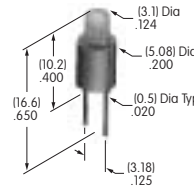

AT607N
Neon Lamp
Volts: 110
Series: LB
T-1 Bi-pin