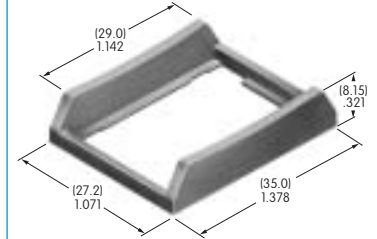

AT218
Large Bezel
Polyamide
Colors: A B H
Series: JWJ