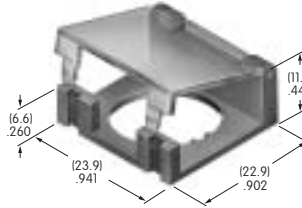

AT4072
Protective Guard
Lid: Polycarbonate
Base: Glass fiber reinforced polycarbonate
Series: YB