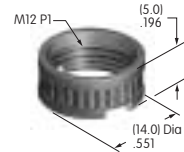

AT057
Mounting Nut
Nickel/brass
Series: KB