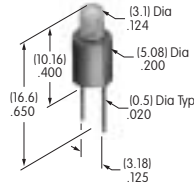

AT607
Incandescent Lamp
Volts: 5 12 28
Series: LB
T-1 Bi-pin