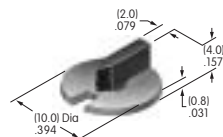

AT4061
Snap-in Knob
Polyamide
Knob Color: A
Flange Color: J
Series: DR