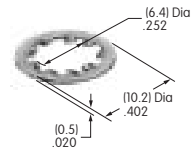

**AT513H
Hex Nut**
Nickel/brass
Series: M MB20 MB24

AT509
Internal Tooth Lockwasher
Chromate/zinc/steel
Series: DRA M MR P S SB