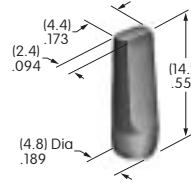

AT468
Long Paddle
PBT
Colors: A B C E F G H
Series: A B M