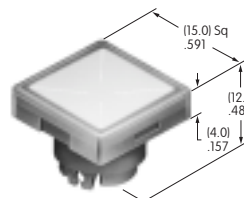

AT3014 Square Cap for Super Bright LED

Polycarbonate
Colors: JB
Series: YB