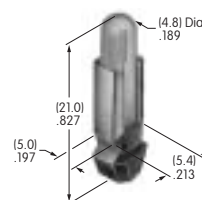

## AT600s

**AT602  
Incandescent Lamp**

Volts: 6 12 18 24 28  
Series: LW MLW  
T-1 1/2 Pilot Slide Base

**AT602N  
Neon Lamp**

Volts: 110  
Series: LW MLW  
T-1 1/2 Pilot Slide Base

**AT604  
Incandescent Lamp**