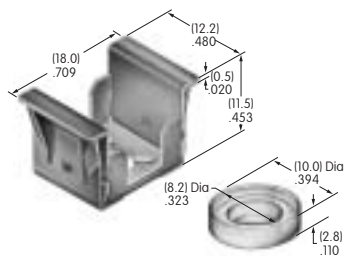

**AT529
Mounter for Square Cap**
Stainless steel frame
GFR PBT spacer
Series: EB

**AT530
Panel Mount for Single Pole**
Polycarbonate
Colors: A B C E F G H
Series: A AB

**AT531
Panel Mount for Single or Double Pole**
Polycarbonate
Colors: A B C E F G H
Series: A AB