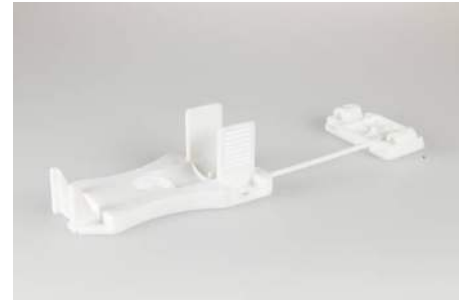

## Screwless Connectors Luminaire Connectors

### ZEL 900

strain relief, insulating material: PC, fixing: screw