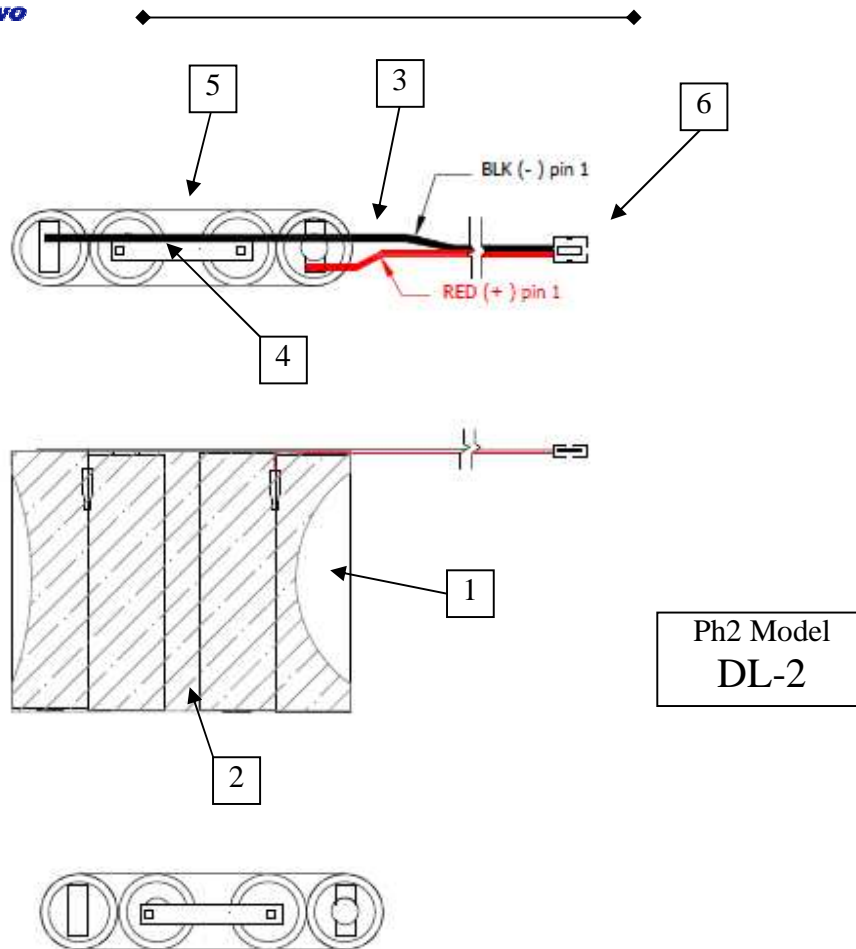

UNLOCK YOUR WORLD.....

Ph2 Model
DL-2

6 VOLT INDUSTRIAL ALKALINE DOOR LOCK PACK

Number	Item	Type	Quantity	Remark
6	Connector	Molex-H265S02L00	1	
5	Spacer	Plastic w/ center hole	2	1/2" x 1 7/8"
4	Connecting Strip	.4cm	5	
3	Lead Wire	2" w/ plug	2	red/blk
2	PVC	White shrink	1	
1	Battery	AA-XP	4	6 volt output

Crafted for Saflok S54490, IC, VC, SL2500, EDL4AS, Interstate DRY6656, Passport PML54990, System 5000, Replaces HTL-1