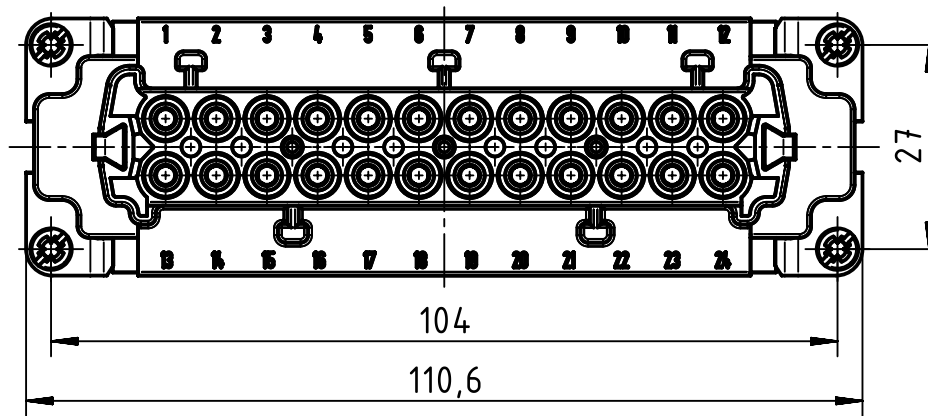

panel cut out (1:2)

	All Dimensions in mm Original Size DIN A4		Scale 1:1	Free size tol.		Ref.	
	All rights reserved Department EL PD - DE		Created by HOLLERT	Inspected by SPILKERN	Standardisation TIEMANNA	Date 2013-11-05	State Final Release
HARTING Electric GmbH & Co. KG D-32339 Espelkamp		Title Han High Temp 24E-s female				Doc-Key / ECM-Nr. 100528785/UGD/001/A 500000067351	
		Type TB	Number 09 33 824 2701			Rev. A	Page 1/1