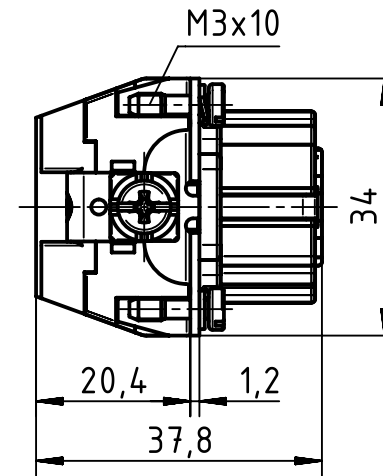

panel cut out (1:2)

	All Dimensions in mm Original Size DIN A4		Scale 1:1	Free size tol.		Ref.	
	All rights reserved Department EL PD - DE		Created by HOLLERT	Inspected by SPILKERN	Standardisation TIEMANNA	Date 2013-11-05	State Final Release
HARTING Electric GmbH & Co. KG D-32339 Espelkamp		Title Han High Temp 24E-s female				Doc-Key / ECM-Nr. 100528785/UGD/001/A 500000067351	
		Type TB	Number 09 33 824 2701			Rev. A	Page 1/1