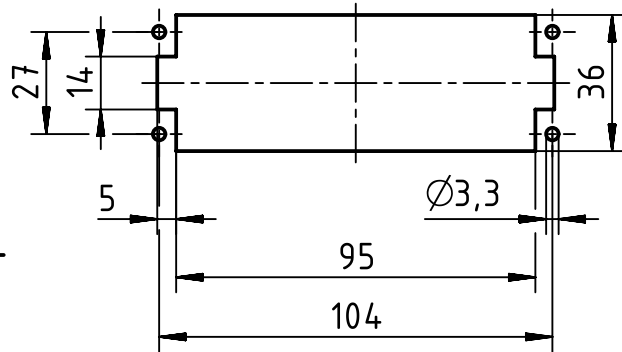

panel cut out (1:2)

	All Dimensions in mm Original Size DIN A4		Scale 1:1	Free size tol.		Ref.	
	All rights reserved Department EL PD - DE		Created by HOLLERT	Inspected by SPILKERN	Standardisation TIEMANNA	Date 2013-11-05	State Final Release
HARTING Electric GmbH & Co. KG D-32339 Espelkamp		Title Han High Temp 24E-s female				Doc-Key / ECM-Nr. 100528785/UGD/001/A 500000067351	
		Type TB	Number 09 33 824 2701			Rev. A	Page 1/1