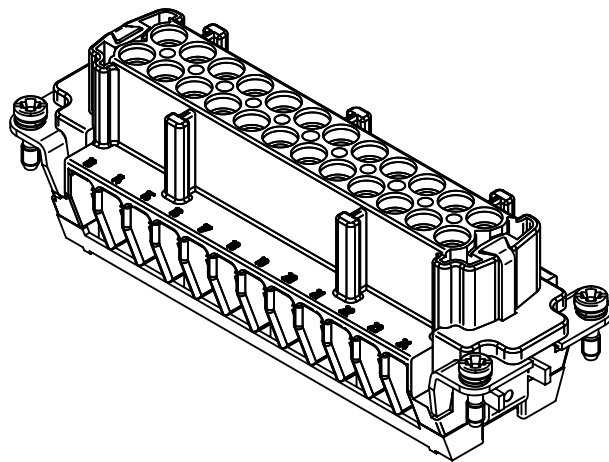

panel cut out (1:2)

	All Dimensions in mm Original Size DIN A4		Scale 1:1	Free size tol.		Ref.	
	All rights reserved Department EL PD - DE		Created by HOLLERT	Inspected by SPILKERN	Standardisation TIEMANNA	Date 2013-11-05	State Final Release
HARTING Electric GmbH & Co. KG D-32339 Espelkamp		Title Han High Temp 24E-s female				Doc-Key / ECM-Nr. 100528785/UGD/001/A 500000067351	
		Type TB	Number 09 33 824 2701			Rev. A	Page 1/1