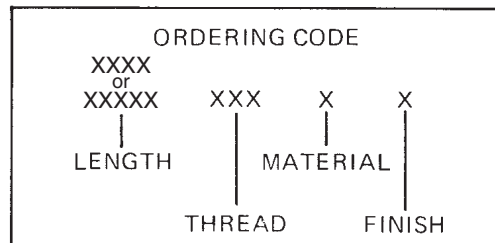

3/16 ROUND FEMALE STANDOFFS

See page 10 for thread depth chart
 See page 9 for finish codes
 For non-standard parts contact Sales Office

LENGTH	PART NO.
3/32	1631A
1/8	1631
5/32	1631T
3/16	1632
7/32	1632T
1/4	1633
9/32	1633T
5/16	1634
11/32	1634T
3/8	1635
13/32	1635T
7/16	1636
15/32	1636T
1/2	1637
17/32	1637T
9/16	1638
19/32	1638T
5/8	1639
21/32	1639T
11/16	1640
23/32	1640T

LENGTH	PART NO.
3/4	1641
25/32	1641T
13/16	1642
27/32	1642T
7/8	1643
29/32	1643T
15/16	1644
31/32	1644T
1"	1645
1-1/16	1646
1-1/8	1647
1-3/16	1648
1-1/4	1649
1-5/16	1650
1-3/8	1651
1-7/16	1652
1-1/2	1653
1-9/16	1654
1-5/8	1655
1-11/16	1656
1-3/4	1657

LENGTH	PART NO.
1-13/16	1658
1-7/8	1659
1-15/16	1660
2"	1661
2-1/16	1662
2-1/8	1663
2-3/16	1664
2-1/4	1665
2-5/16	1666
2-3/8	1667
2-7/16	1668
2-1/2	1669
2-9/16	1670
2-5/8	1671
2-11/16	1672
2-3/4	1673
2-13/16	1674
2-7/8	1675
2-15/16	1676
3"	1677