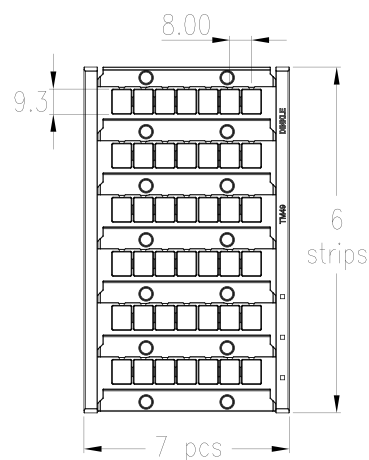

TM49W

DIN Rail Terminal Blocks > Accessories > Marking Label

Specification

Product description	Marking Lable
Color	White
Material	PC
Inflammability class	UL94-V2
Length	9.3 mm
Width	8 mm
Total number of tabs	7 x 6 = 42
Compatible products	<p>BEST APPLICATION :</p> <p>DP6, DP6-TN, DP6-TR, DP6-PE, DP6-TN-PE, DP6-TR-PE, DPTD6, DPTL6, DPTD6-D05, DPTD6-D06, DK6N, DK6N-TN, DK6N-PE, DKTD6N, DKTD6, DKTL6, PM6N</p> <p>AVAILABLE APPLICATION :</p> <p>DK10N, DK10N-TN, DK10N-PE, DK10-PE, DK16-PE, DK16N-PE, DK16H, DK35H, DK35H-PE, DK50, DK50-PE, DK95-PE, DK95, DK150, DK240, DKM5, DKM6, DKM8, DKM10, DKM12, DKMW8, DKM6-2, DKM8-2, DKM10-2, SS4N, SS5N, SS6N, SS7N, SS8, SS11</p>
Package	10 pcs / box