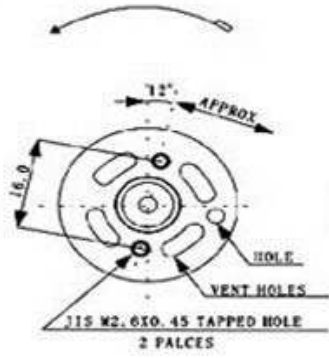

Feature:

self-priming pump
Optimal For Voltage: 6V
Specification :
Working Voltage: 4v-12V
Working Current: 0.8A
Motor Diameter: 27mm
Water Pump lenght: 52mm
Drain Hole: 4mm
Weight:147g

DIRECTION OF ROTATION

SHAFT LENGTH 47.0
WEIGHT: 54g (APPROX)

Part List:

1 x water pump