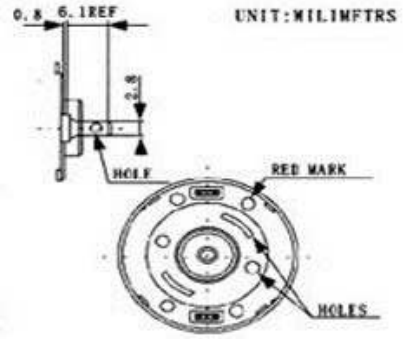

Feature:

self-priming pump
Optimal For Voltage: 6V
Specification :
Working Voltage: 4v-12V
Working Current: 0.8A
Motor Diameter: 27mm
Water Pump lenght: 52mm
Drain Hole: 4mm
Weight:147g

DIRECTION OF ROTATION

SHAFT LENGTH 47.0
WEIGHT: 54g (APPROX)

Part List:

1 x water pump