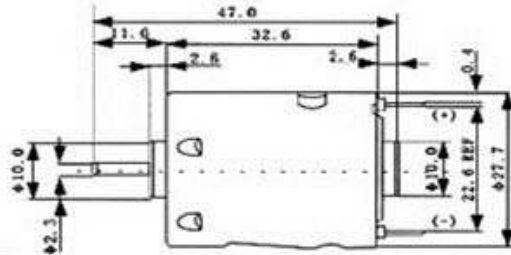

Feature:

self-priming pump
Optimal For Voltage: 6V
Specification :
Working Voltage: 4v-12V
Working Current: 0.8A
Motor Diameter: 27mm
Water Pump lenght: 52mm
Drain Hole: 4mm
Weight:147g

DIRECTION OF ROTATION

SHAFT LENGTH 47.0
WEIGHT: 54g (APPROX)

Part List:

1 x water pump