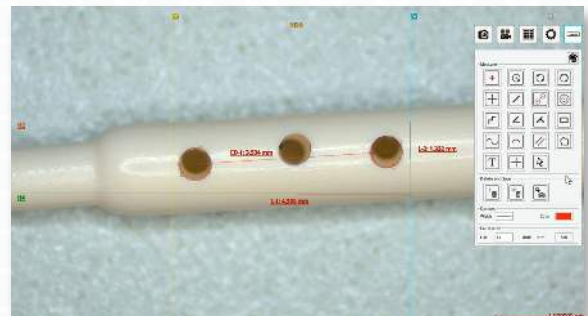

360 Viewer Attachment Rotates to give a 35 degree angled view	Enhances Productivity Eliminates eye strain and body fatigue	Built-in 11.6" Monitor HDMI output for external monitor viewing	USB Output Save image/video files to USB storage device
---	--	---	---

360 Viewer
(View Objects at a 35 Degree Angle)

Built-in Measurement Capabilities
(The 360 Viewer Attachment must be in the OFF position to use measurement functions)

MicroVue

Digital Microscope with Built-in HD Monitor and 360 Viewer

The MicroVue has all the features required for digital inspection. View live images, capture high resolution images/video files, make text annotations, take accurate measurements, and more without the need for an external PC. The included 360 Viewer Attachment provides a 35 degree angled view and can be rotated 360 degrees to view areas that are otherwise difficult to see.

MicroVue Digital Microscope with Built-In HD Monitor and 360 Viewer	
Item #	26700-140-3D
Magnification	17x - 110x (based on the built-in monitor) 33x - 210x (based on an external 22" monitor)
Working Distance	100mm (Standard Lens with 360 Viewer Off)
Resolution	1920 x 1080p Full HD at 60 FPS
Output	HDMI, USB Mouse, USB Storage
Measurement	Built-in Measurement Capabilities
Package Contents	<ul style="list-style-type: none"> • MicroVue Digital Microscope • MicroVue Track Stand Post (13") • MicroVue Track Stand Base (10.25" x 12.73") • DC-12V Power Adapter • Wireless USB Mouse (requires 2 AAA batteries) *batteries not included • USB Flash Drive • Tools for Assembly • Assembly Guide • 360 Viewer Attachment • User Manual